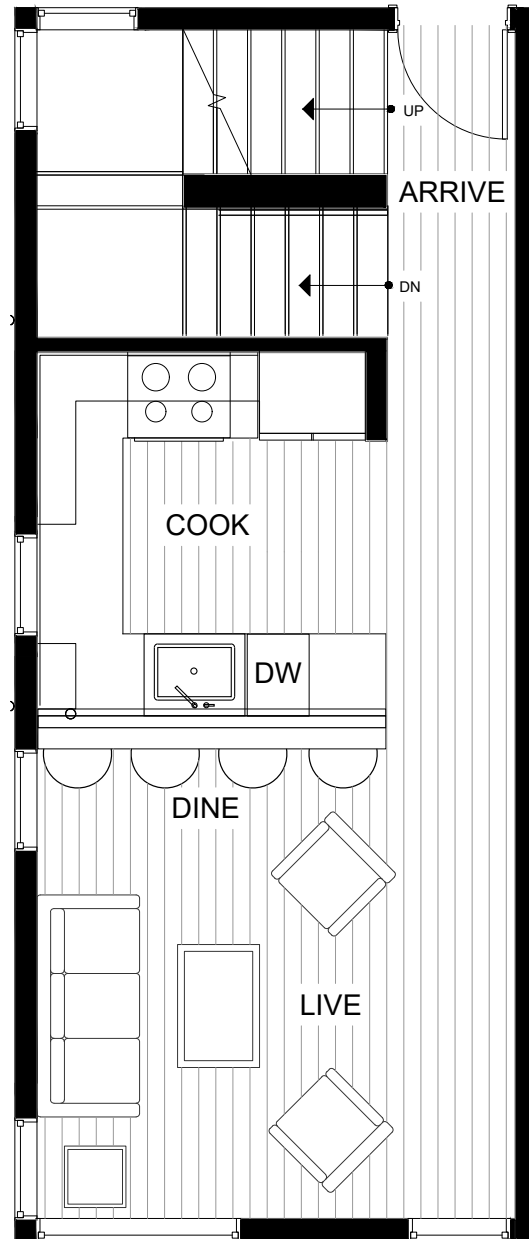

Fattorini FLATS NORTH

8551A MIDVALE AVE N
SEATTLE, WA 98103

1,518

3

2.5

FIRST FLOOR

SECOND FLOOR

→ N

PID: 434

Fattorini FLATS NORTH

8551A MIDVALE AVE N
SEATTLE, WA 98103

1,518

3

2.5

THIRD FLOOR

FOURTH FLOOR

→ N

PID: 434

1,518

3

2.5

ROOF DECK

→ N

PID: 434