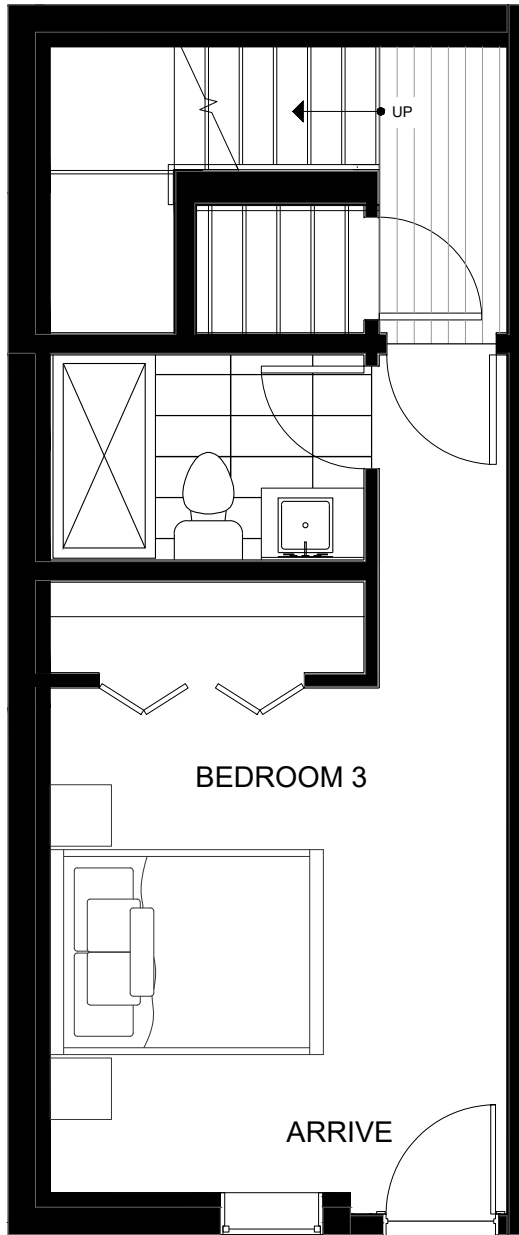

Fattorini FLATS NORTH

8551A MIDVALE AVE N
SEATTLE, WA 98103

1,518

3

2.5

FIRST FLOOR

SECOND FLOOR

→ N

PID: 434

Fattorini FLATS NORTH

8551A MIDVALE AVE N
SEATTLE, WA 98103

1,518

3

2.5

THIRD FLOOR

FOURTH FLOOR

→ N

PID: 434

1,518

3

2.5

ROOF DECK

→ N

PID: 434