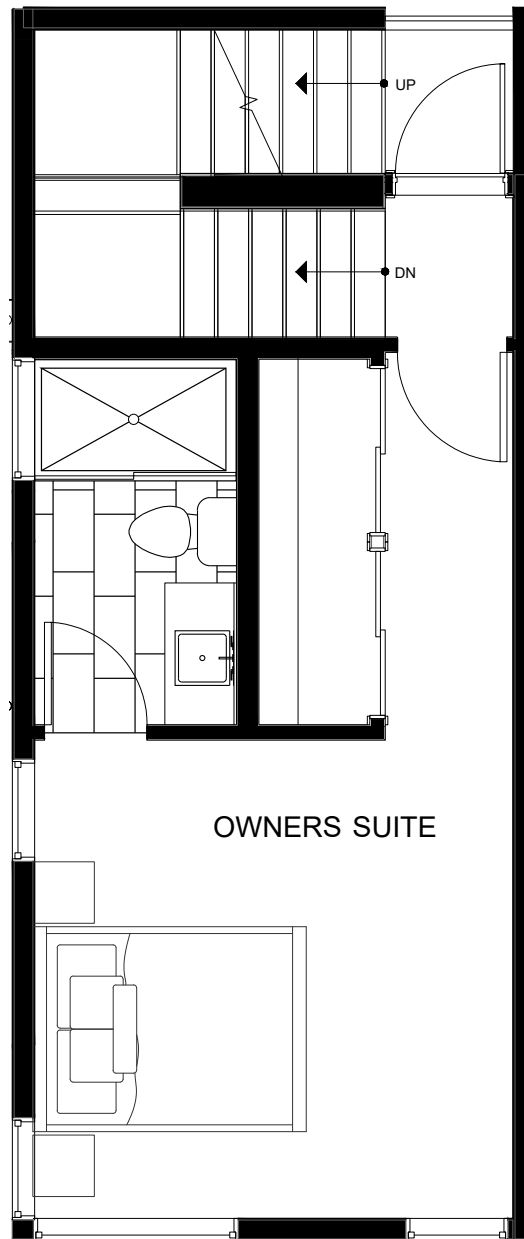

Fattorini FLATS NORTH

8551A MIDVALE AVE N
SEATTLE, WA 98103

1,518

3

2.5

FIRST FLOOR

SECOND FLOOR

→ N

PID: 434

Fattorini FLATS NORTH

8551A MIDVALE AVE N
SEATTLE, WA 98103

1,518

3

2.5

THIRD FLOOR

FOURTH FLOOR

→ N

PID: 434

1,518

3

2.5

ROOF DECK

→ N

PID: 434