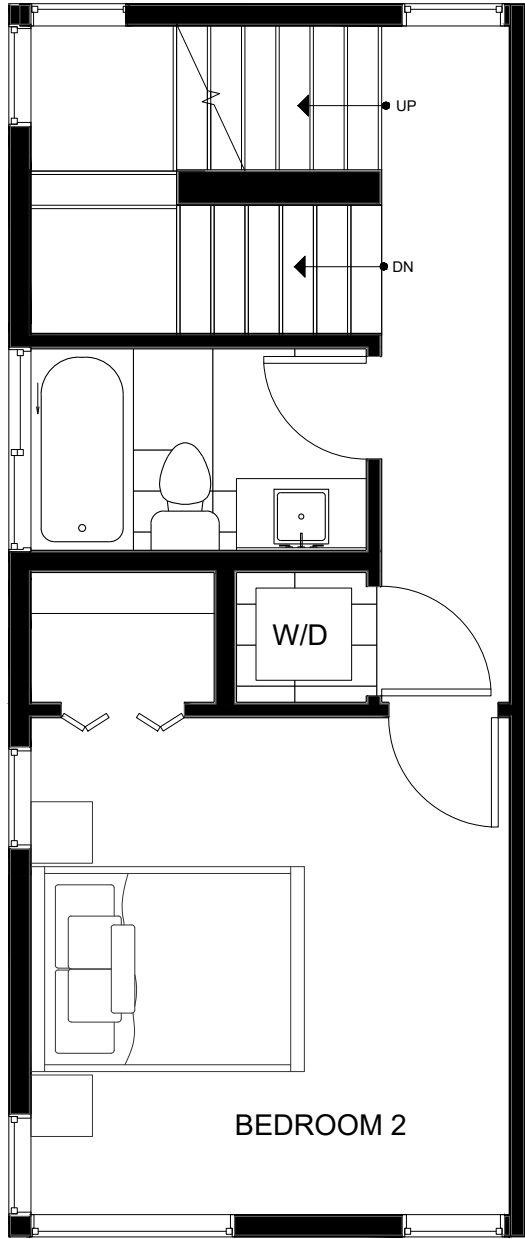

Fattorini FLATS NORTH

8551A MIDVALE AVE N
SEATTLE, WA 98103

1,518

3

2.5

FIRST FLOOR

SECOND FLOOR

→ N

PID: 434

Fattorini FLATS NORTH

8551A MIDVALE AVE N
SEATTLE, WA 98103

1,518

3

2.5

THIRD FLOOR

FOURTH FLOOR

→ N

PID: 434

1,518

3

2.5

ROOF DECK

→ N

PID: 434