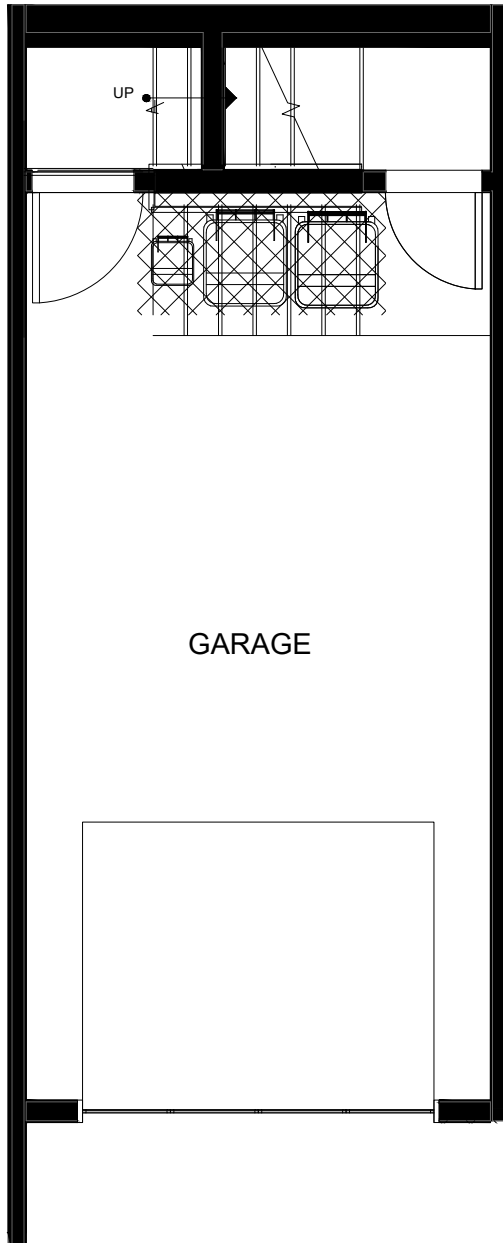

# 8551B MIDVALE AVE N

SEATTLE, WA 98103

1,152

2

1.75

GARAGE

FIRST FLOOR

SECOND FLOOR