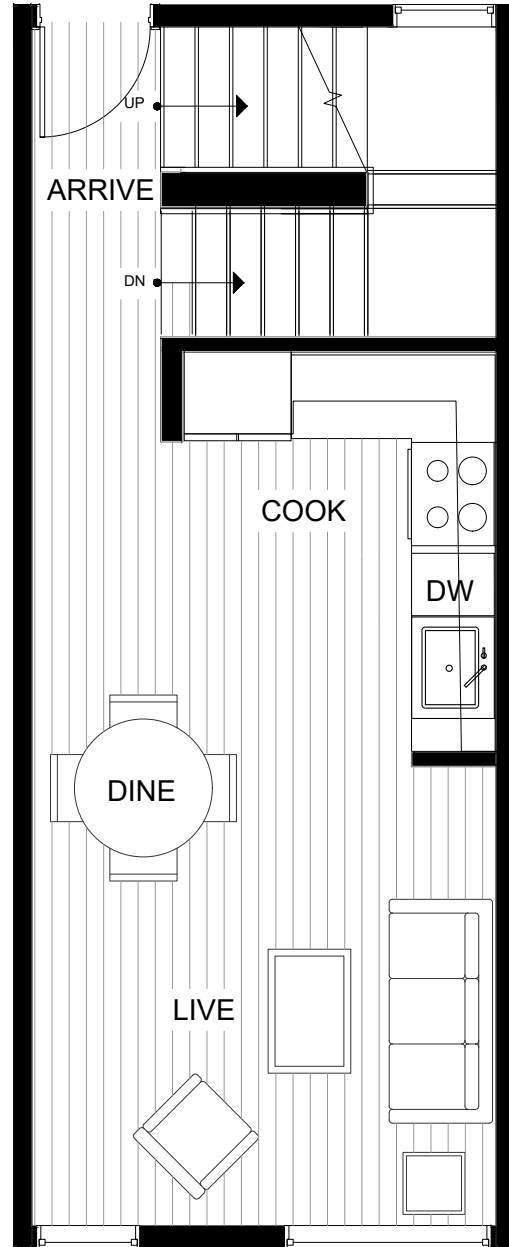

# 8551B MIDVALE AVE N

SEATTLE, WA 98103

1,152

2

1.75

GARAGE

FIRST FLOOR

SECOND FLOOR