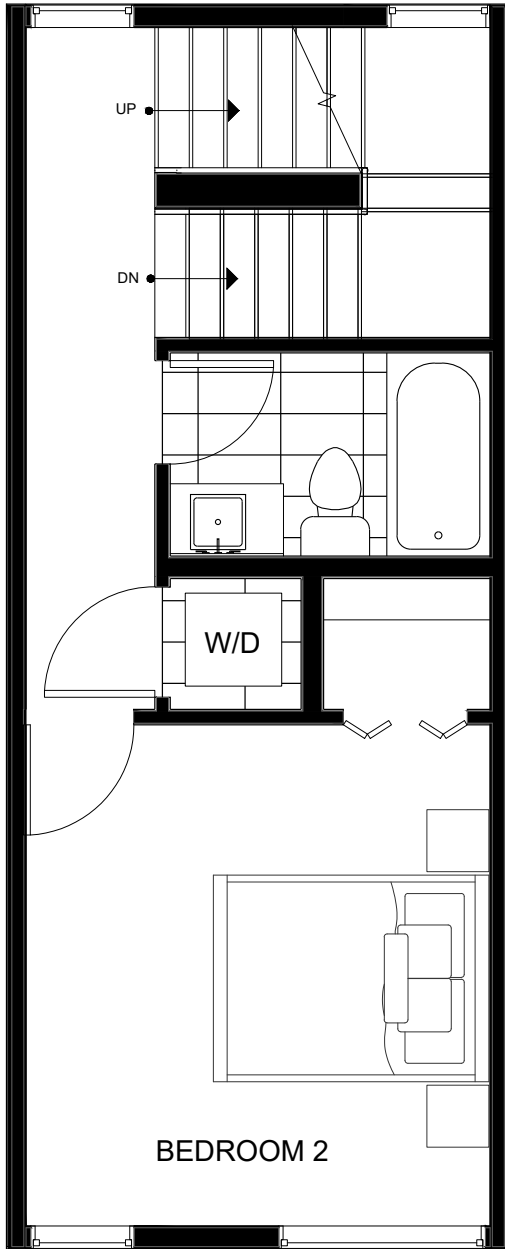

# 8551B MIDVALE AVE N

SEATTLE, WA 98103

1,152

2

1.75

GARAGE

FIRST FLOOR

SECOND FLOOR

## 8551B MIDVALE AVE N

SEATTLE, WA 98103

1,152

2

1.75

GARAGE

THIRD FLOOR

FOURTH FLOOR