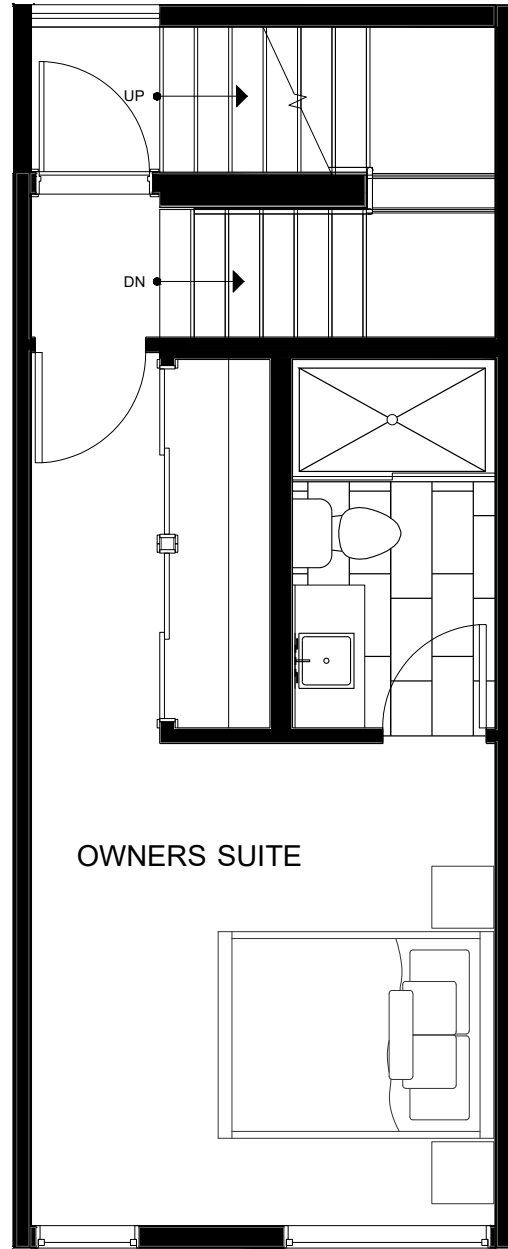

## 8551B MIDVALE AVE N

SEATTLE, WA 98103

1,152

2

1.75

GARAGE

THIRD FLOOR

FOURTH FLOOR