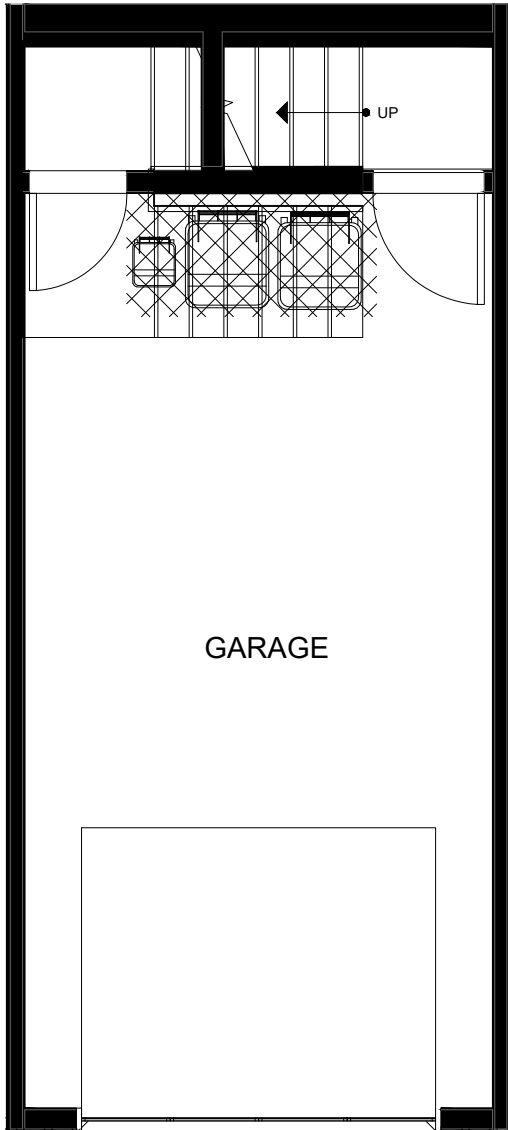

## 8551C MIDVALE AVE N SEATTLE, WA 98103

1,152

2

1.75

GARAGE

FIRST FLOOR

SECOND FLOOR

→ N