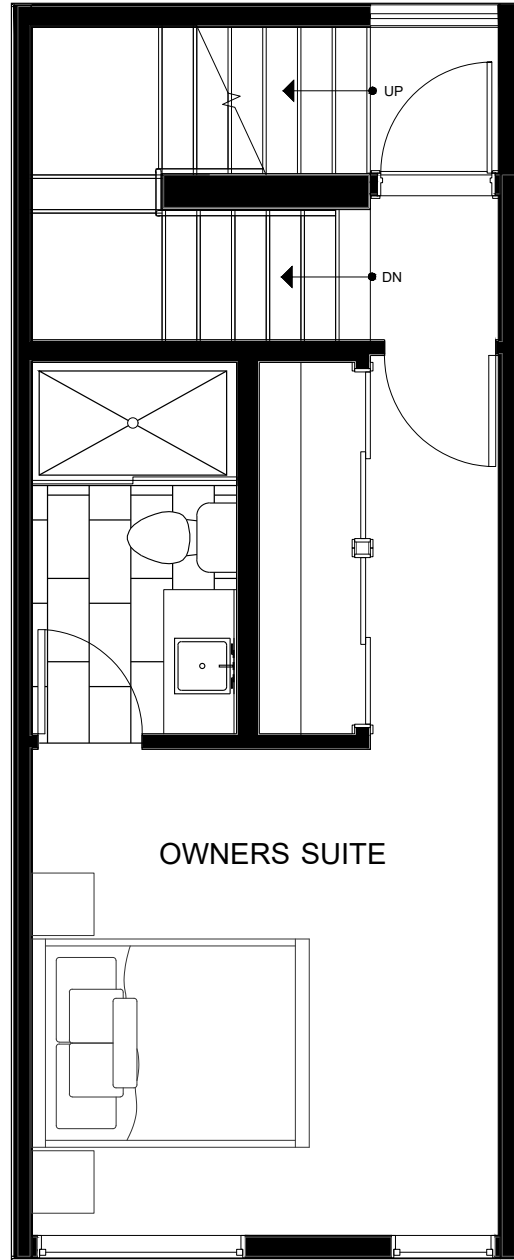

# Fattorini FLATS NORTH

8551C MIDVALE AVE N  
SEATTLE, WA 98103

1,152

2

1.75

GARAGE

THIRD FLOOR

FOURTH FLOOR

→ N

PID: 434

1,152

2

1.75

GARAGE

ROOF DECK

→ N