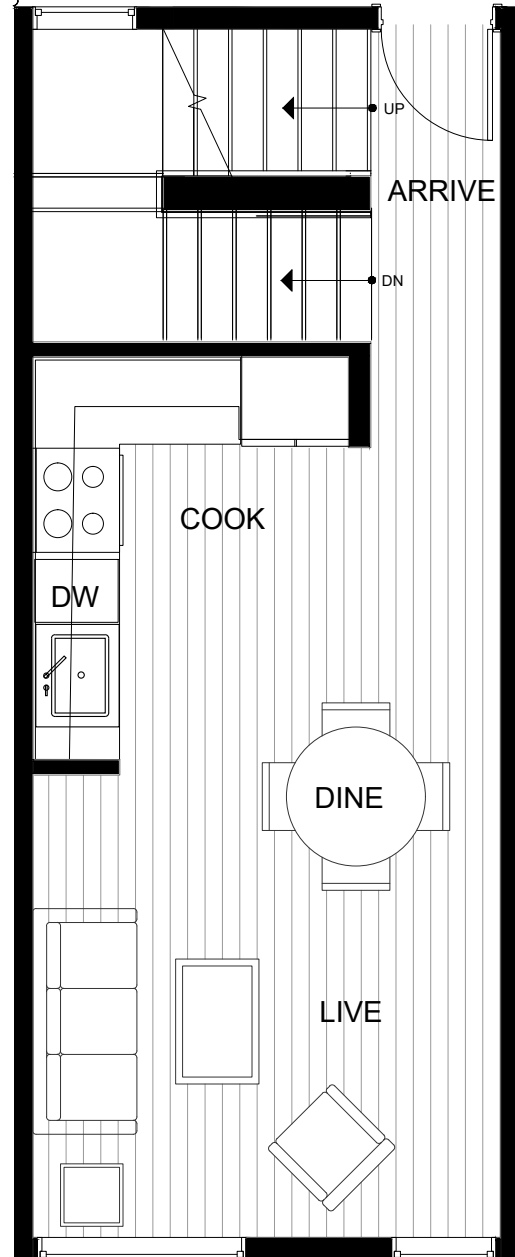

## 8551C MIDVALE AVE N SEATTLE, WA 98103

1,152

2

1.75

GARAGE

FIRST FLOOR

SECOND FLOOR

→ N

# Fattorini FLATS NORTH

8551C MIDVALE AVE N  
SEATTLE, WA 98103

1,152

2

1.75

GARAGE

THIRD FLOOR

FOURTH FLOOR