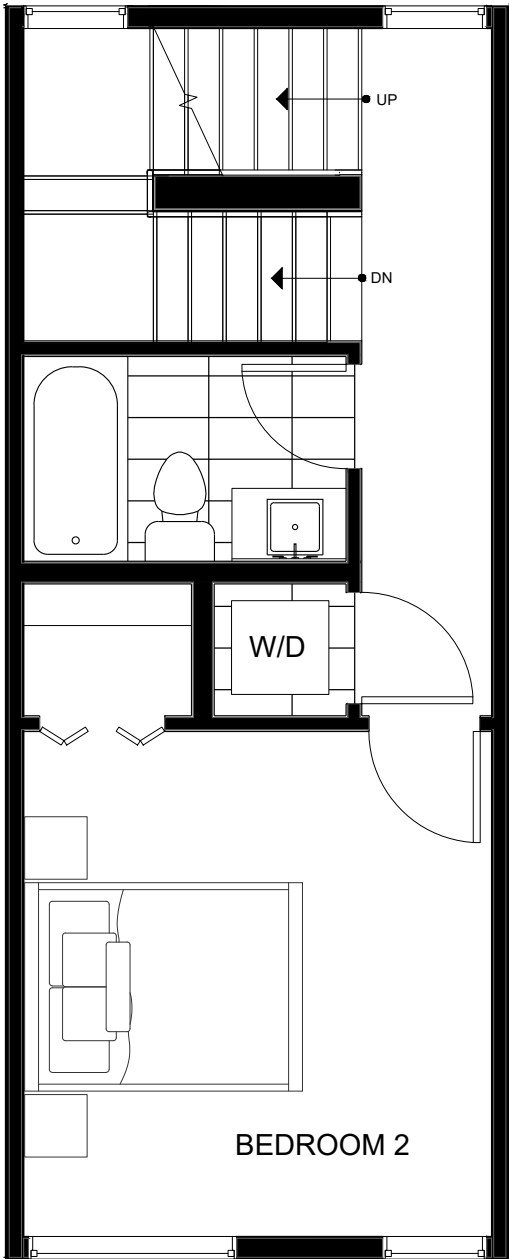

# Fattorini FLATS NORTH

8551C MIDVALE AVE N  
SEATTLE, WA 98103

1,152

2

1.75

GARAGE

THIRD FLOOR

FOURTH FLOOR