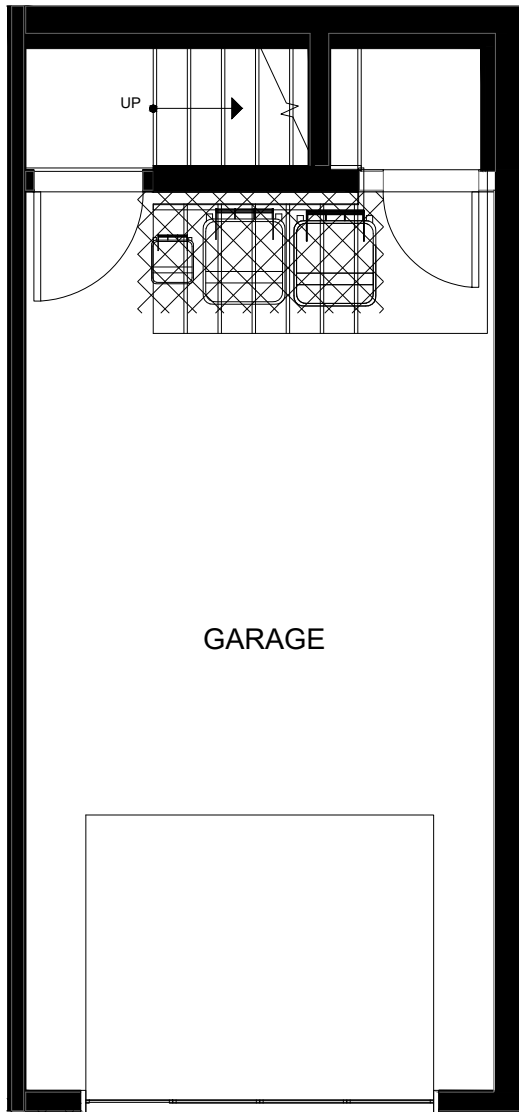

Fattorini FLATS NORTH

8551D MIDVALE AVE N
SEATTLE, WA 98103

1,194

2

1.75

GARAGE

FIRST FLOOR

SECOND FLOOR