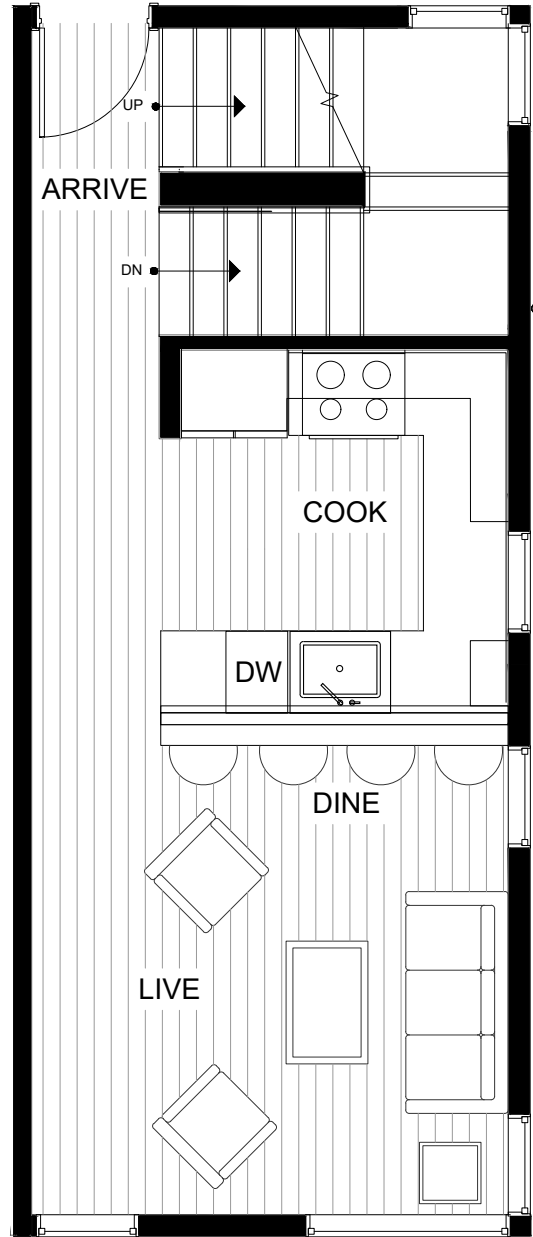

Fattorini FLATS NORTH

8551D MIDVALE AVE N
SEATTLE, WA 98103

1,194

2

1.75

GARAGE

FIRST FLOOR

SECOND FLOOR

→ N

PID: 434

Fattorini FLATS NORTH

8551D MIDVALE AVE N
SEATTLE, WA 98103

1,194

2

1.75

GARAGE

THIRD FLOOR

FOURTH FLOOR

→ N

PID: 434

Fattorini FLATS NORTH

8551D MIDVALE AVE N
SEATTLE, WA 98103

1,194

2