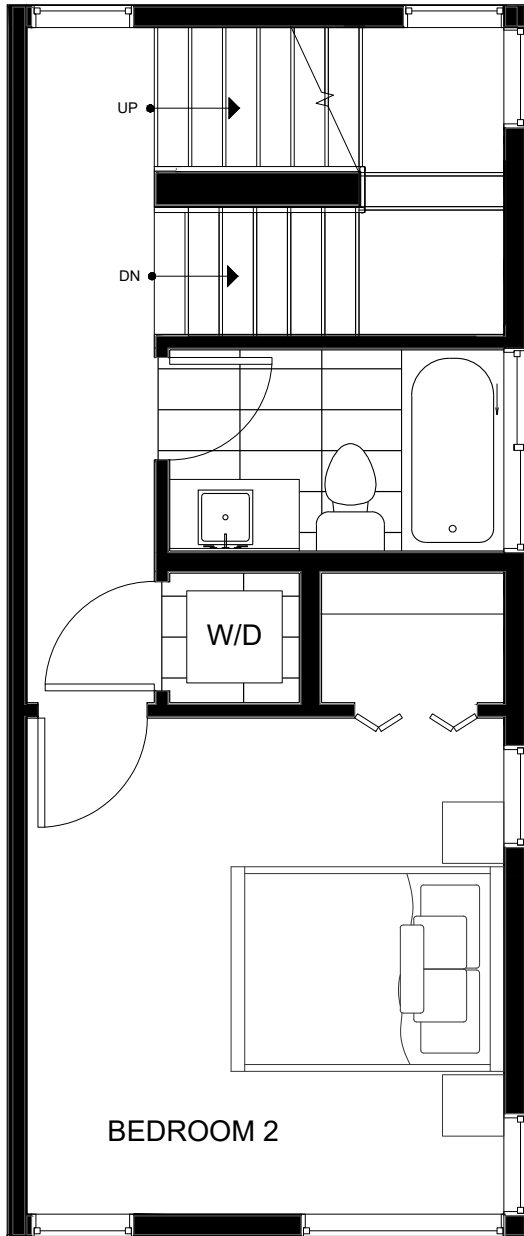

Fattorini FLATS NORTH

8551D MIDVALE AVE N
SEATTLE, WA 98103

1,194

2

1.75

GARAGE

FIRST FLOOR

SECOND FLOOR

→ N

PID: 434

Fattorini FLATS NORTH

8551D MIDVALE AVE N
SEATTLE, WA 98103

1,194

2

1.75

GARAGE

THIRD FLOOR

FOURTH FLOOR

→ N

PID: 434

Fattorini FLATS NORTH

8551D MIDVALE AVE N
SEATTLE, WA 98103

1,194

2