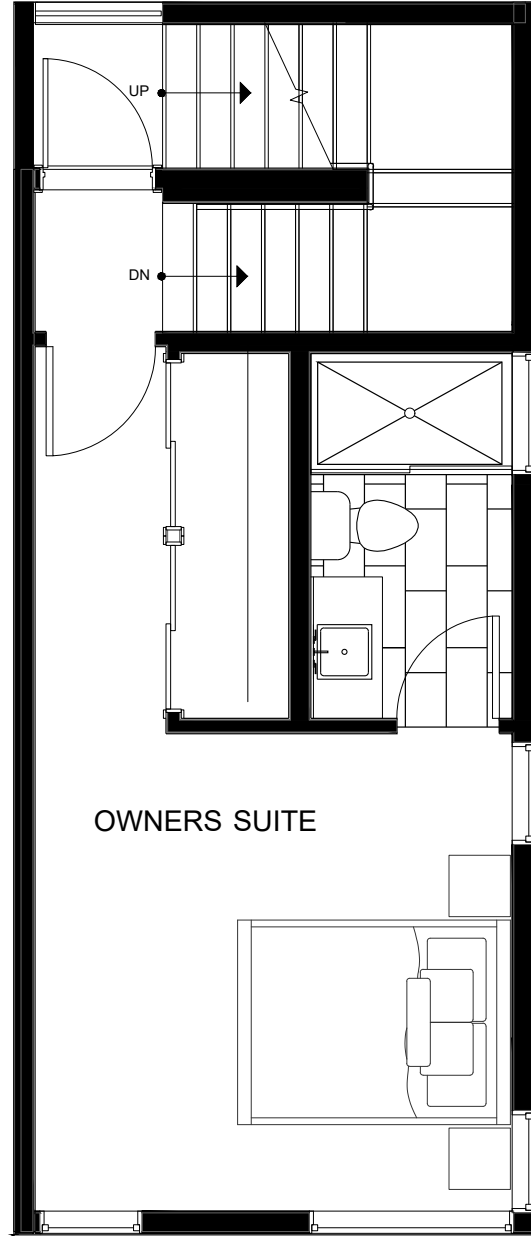

Fattorini FLATS NORTH

8551D MIDVALE AVE N
SEATTLE, WA 98103

1,194

2

1.75

GARAGE

FIRST FLOOR

SECOND FLOOR

→ N

PID: 434

Fattorini FLATS NORTH

8551D MIDVALE AVE N
SEATTLE, WA 98103

1,194

2

1.75

GARAGE

THIRD FLOOR

FOURTH FLOOR

→ N

PID: 434

Fattorini FLATS NORTH

8551D MIDVALE AVE N
SEATTLE, WA 98103

1,194

2