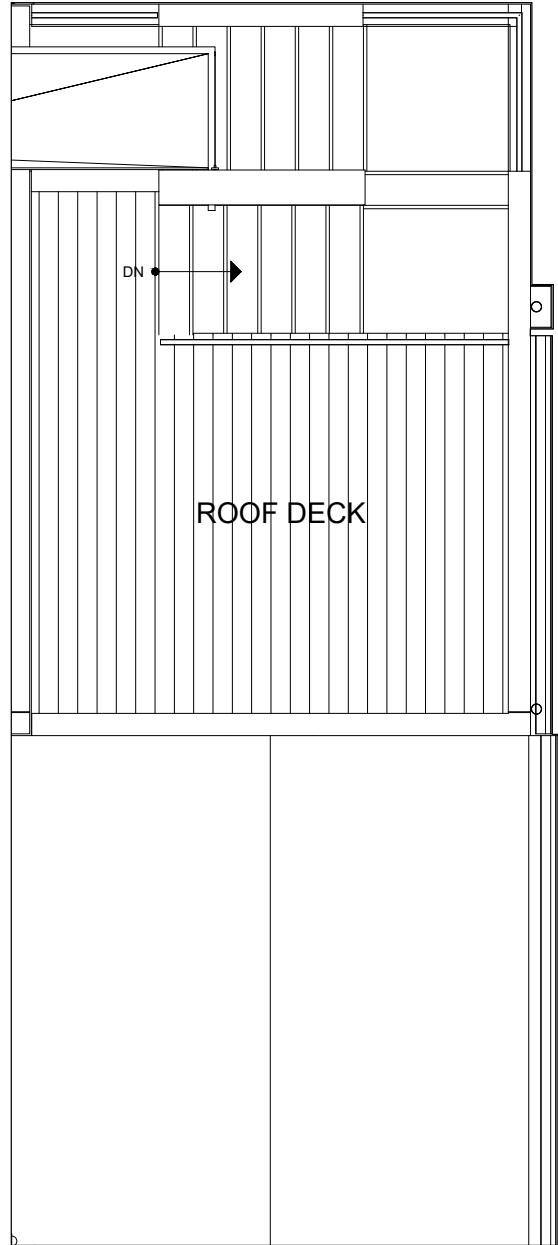

Fattorini FLATS NORTH

8551D MIDVALE AVE N
SEATTLE, WA 98103

1,194

2

1.75

GARAGE

ROOF DECK

→ N

PID: 434