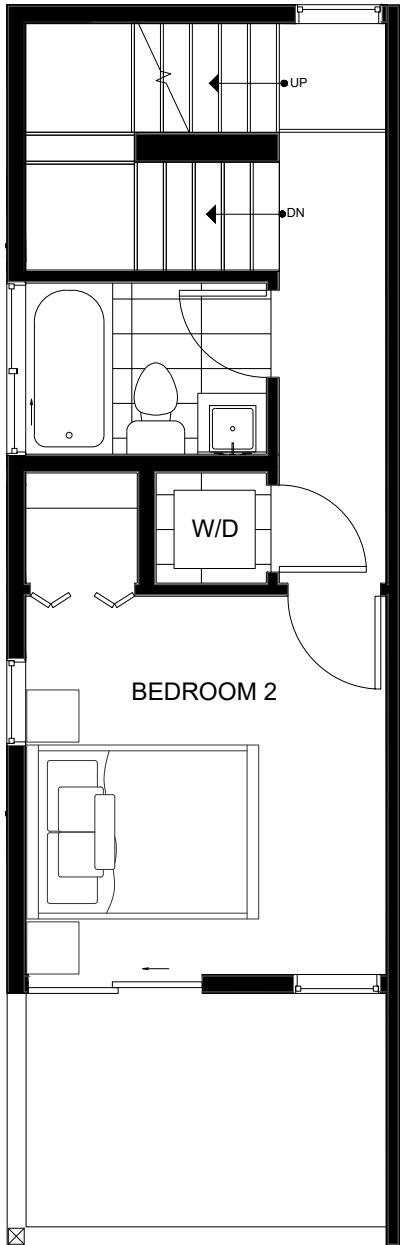

## 8553A MIDVALE AVE N SEATTLE, WA 98103

1,083

2

1.75

FIRST FLOOR

SECOND FLOOR

→ N

PID: 434

## 8553A MIDVALE AVE N SEATTLE, WA 98103

1,083

2

1.75

THIRD FLOOR

FOURTH FLOOR

→ N

PID: 434

1,083

2

1.75

ROOF DECK

→ N

PID: 434