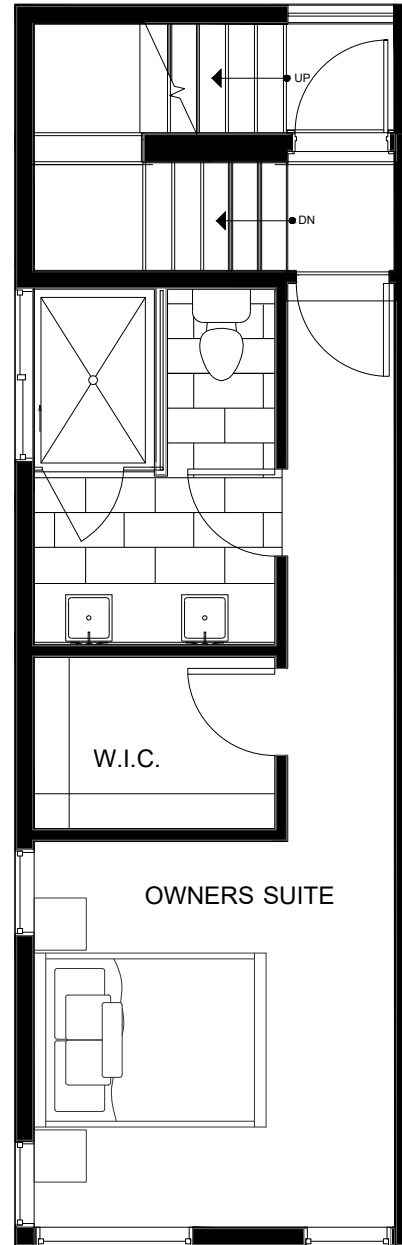

## 8553A MIDVALE AVE N SEATTLE, WA 98103

1,083

2

1.75

FIRST FLOOR

SECOND FLOOR

→ N

PID: 434

## 8553A MIDVALE AVE N SEATTLE, WA 98103

1,083

2

1.75

THIRD FLOOR

FOURTH FLOOR

→ N

PID: 434

1,083

2

1.75

ROOF DECK

→ N

PID: 434