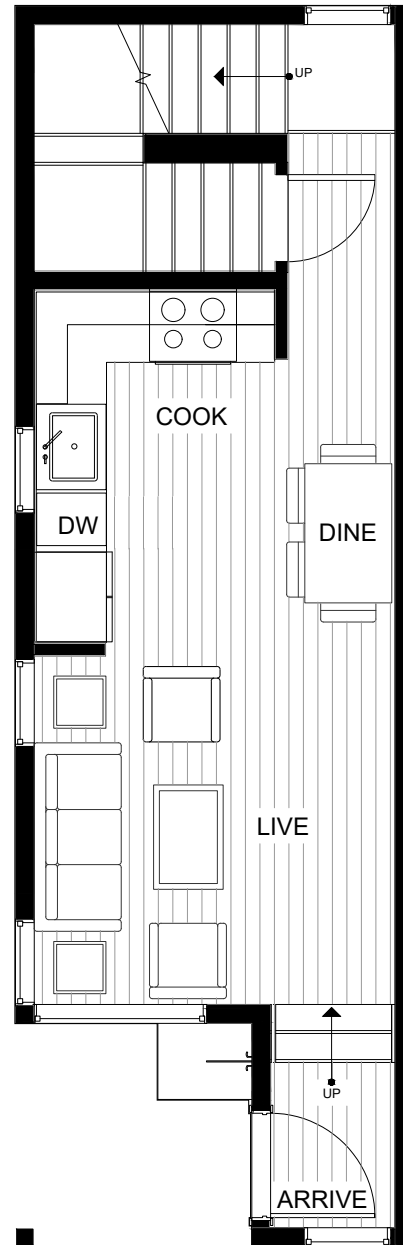

## 8553A MIDVALE AVE N SEATTLE, WA 98103

1,083

2

1.75

FIRST FLOOR

SECOND FLOOR

→ N

PID: 434

## 8553A MIDVALE AVE N SEATTLE, WA 98103

1,083

2

1.75

THIRD FLOOR

FOURTH FLOOR

→ N

PID: 434