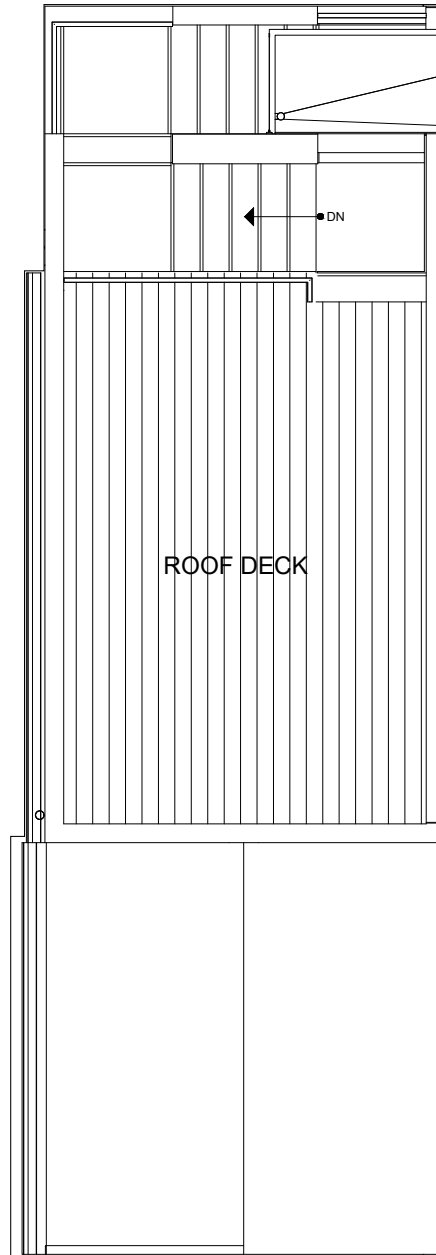

1,083

2

1.75

ROOF DECK

→ N

PID: 434