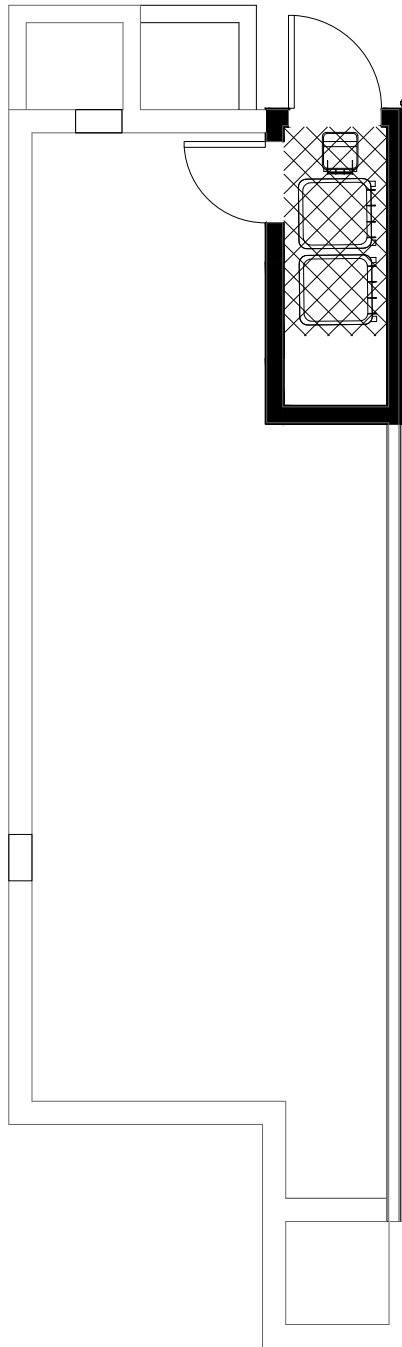

## 8553A MIDVALE AVE N SEATTLE, WA 98103

1,083

2

1.75

FIRST FLOOR

SECOND FLOOR

→ N

PID: 434

## 8553A MIDVALE AVE N SEATTLE, WA 98103

1,083

2

1.75

THIRD FLOOR

FOURTH FLOOR

→ N

PID: 434