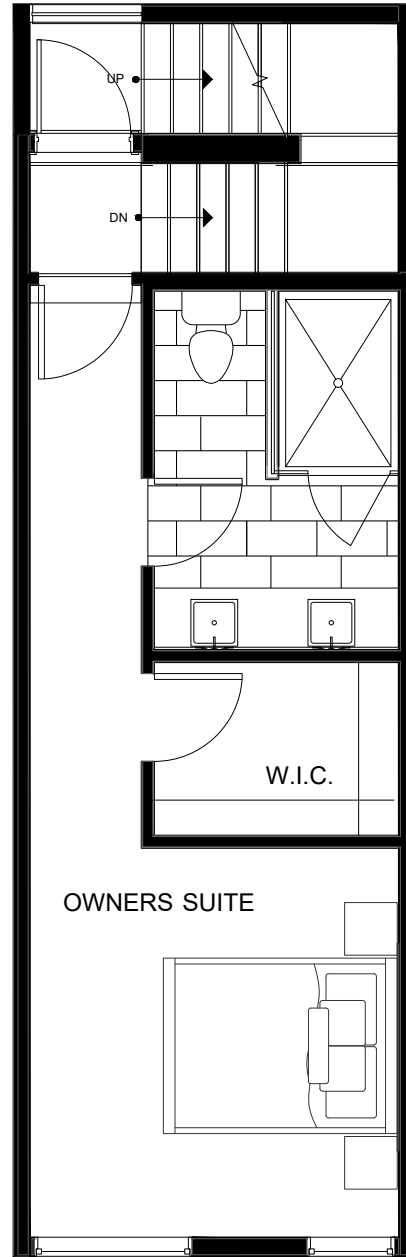

Fattorini FLATS NORTH

8553B MIDVALE AVE N

SEATTLE, WA 98103

1,211

2

1.75

GARAGE

FIRST FLOOR

SECOND FLOOR

→ N

PID: 434

Fattorini FLATS NORTH

8553B MIDVALE AVE N SEATTLE, WA 98103

1,211

2

1.75

GARAGE

THIRD FLOOR

FOURTH FLOOR

→ N

PID: 434

Fattorini FLATS NORTH

8553B MIDVALE AVE N
SEATTLE, WA 98103

1,211