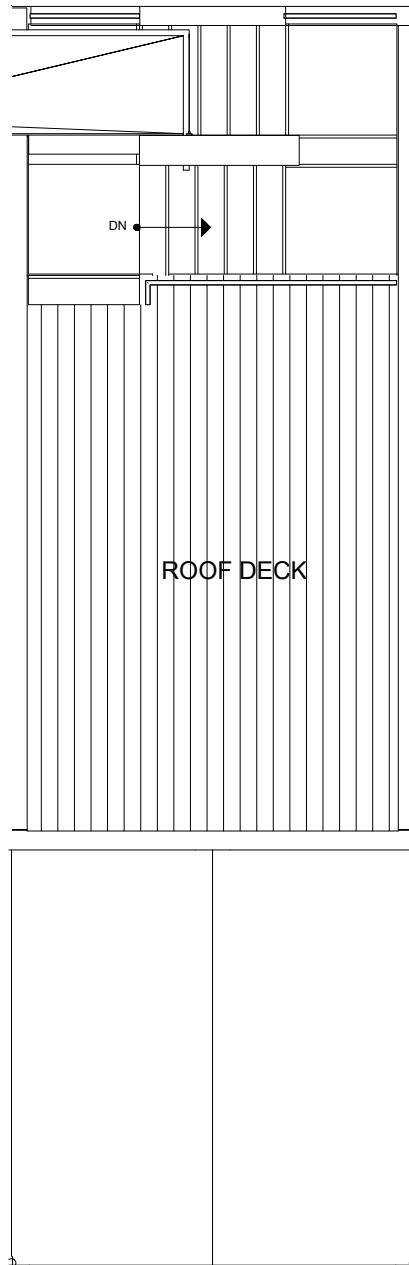

Fattorini FLATS NORTH

8553B MIDVALE AVE N
SEATTLE, WA 98103

1,211

2

1.75

GARAGE

ROOF DECK

→ N

PID: 434