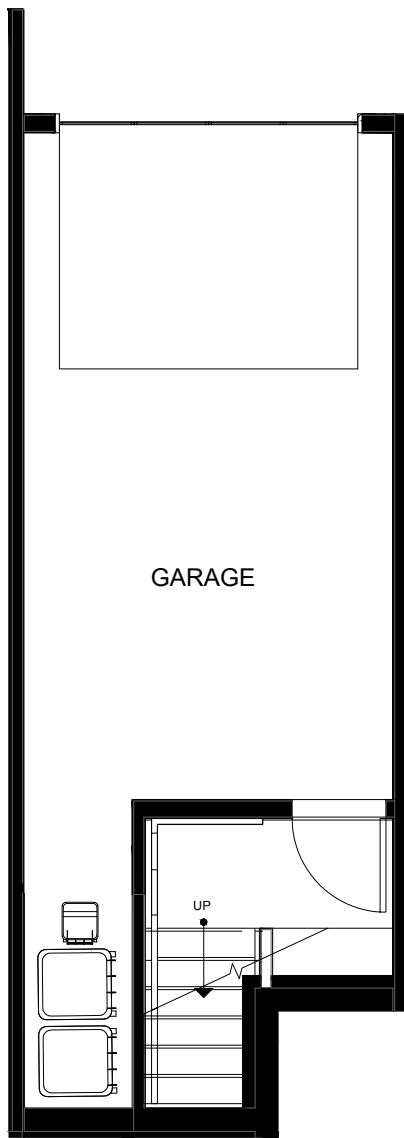

Fattorini FLATS NORTH

8553B MIDVALE AVE N

SEATTLE, WA 98103

1,211

2

1.75

GARAGE

FIRST FLOOR

SECOND FLOOR

→ N

PID: 434

Fattorini FLATS NORTH

8553B MIDVALE AVE N SEATTLE, WA 98103

1,211

2

1.75

GARAGE

THIRD FLOOR

FOURTH FLOOR

→ N

PID: 434

Fattorini FLATS NORTH

8553B MIDVALE AVE N
SEATTLE, WA 98103

1,211