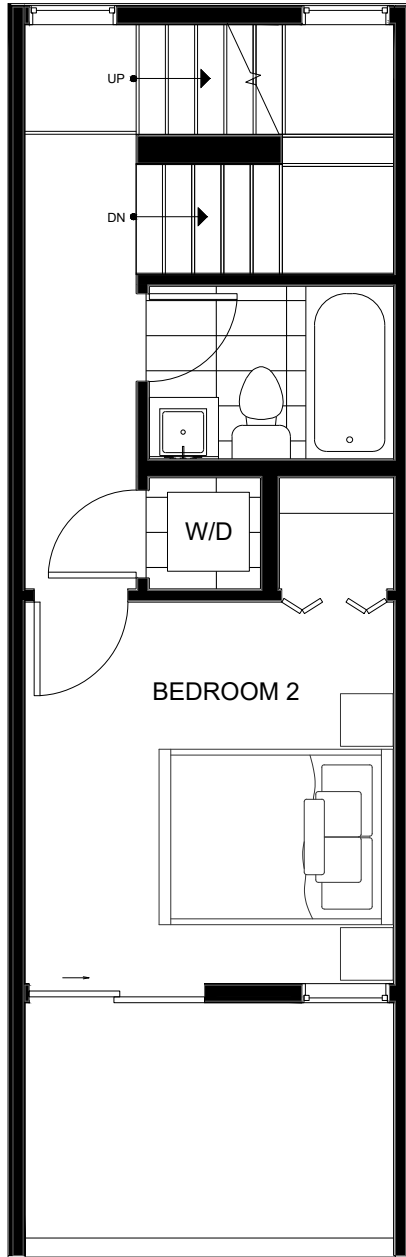

Fattorini FLATS NORTH

8553B MIDVALE AVE N

SEATTLE, WA 98103

1,211

2

1.75

GARAGE

FIRST FLOOR

SECOND FLOOR

→ N

PID: 434

Fattorini FLATS NORTH

8553B MIDVALE AVE N SEATTLE, WA 98103

1,211

2

1.75

GARAGE

THIRD FLOOR

FOURTH FLOOR

→ N

PID: 434

Fattorini FLATS NORTH

8553B MIDVALE AVE N
SEATTLE, WA 98103

1,211