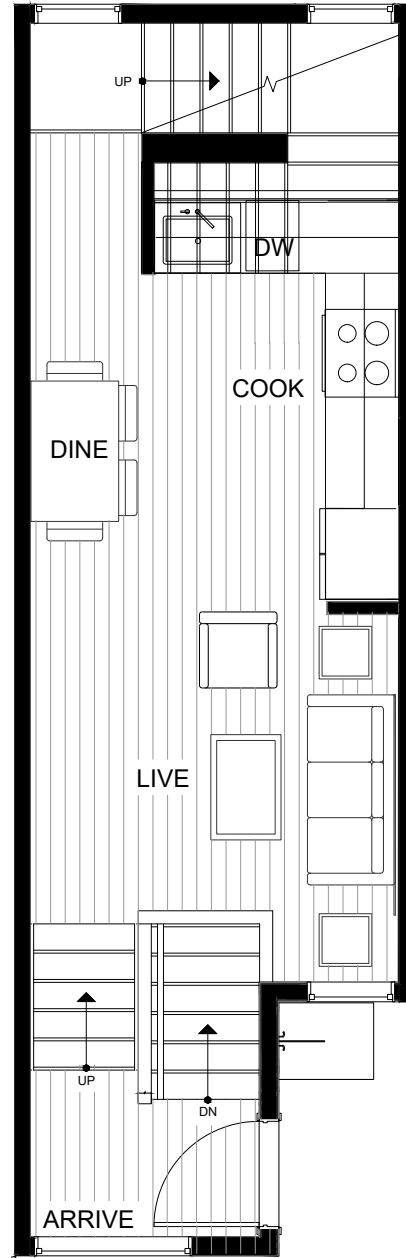

Fattorini FLATS NORTH

8553B MIDVALE AVE N

SEATTLE, WA 98103

1,211

2

1.75

GARAGE

FIRST FLOOR

SECOND FLOOR

→ N

PID: 434

Fattorini FLATS NORTH

8553B MIDVALE AVE N SEATTLE, WA 98103

1,211

2

1.75

GARAGE

THIRD FLOOR

FOURTH FLOOR

→ N

PID: 434

Fattorini FLATS NORTH

8553B MIDVALE AVE N
SEATTLE, WA 98103

1,211