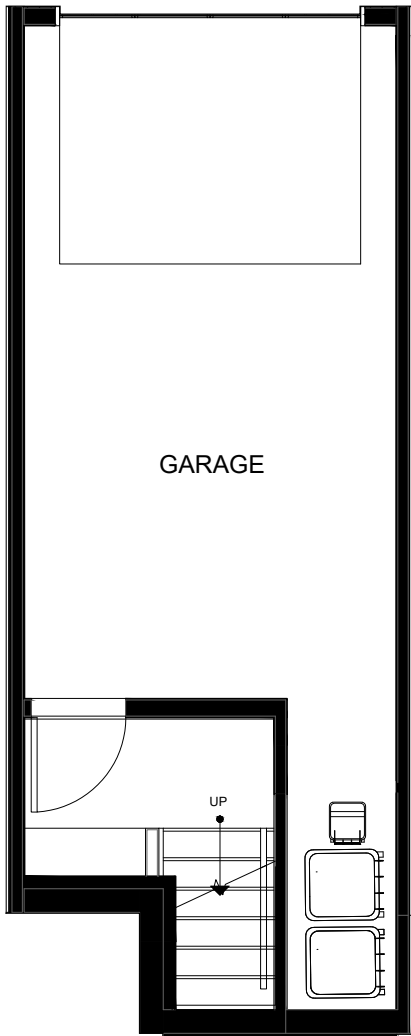

# Fattorini FLATS NORTH

8553C MIDVALE AVE N  
SEATTLE, WA 98103

1,211

2

1.75

GARAGE

FIRST FLOOR

SECOND FLOOR

# Fattorini FLATS NORTH

8553C MIDVALE AVE N  
SEATTLE, WA 98103

1,211

2

1.75

GARAGE

THIRD FLOOR

FOURTH FLOOR