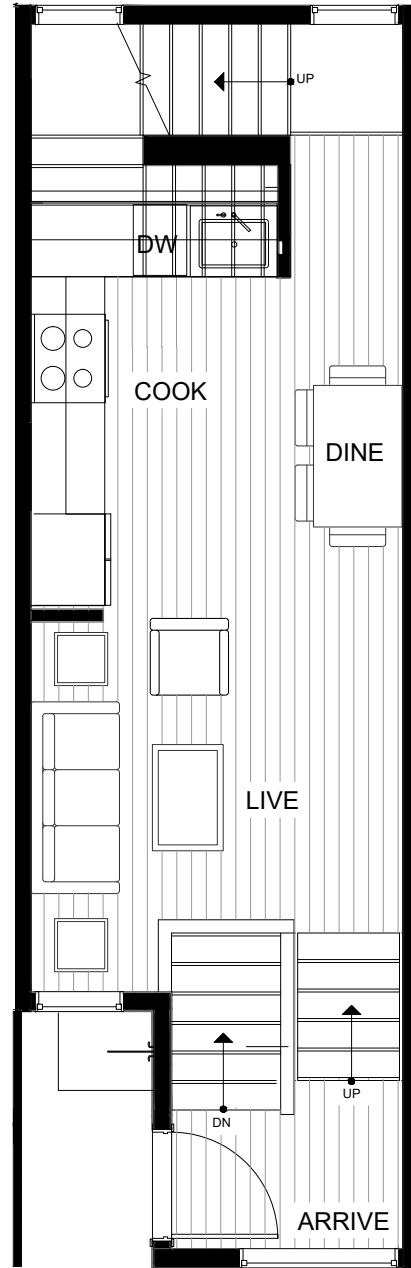

# Fattorini FLATS NORTH

8553C MIDVALE AVE N  
SEATTLE, WA 98103

1,211

2

1.75

GARAGE

FIRST FLOOR

SECOND FLOOR

# Fattorini FLATS NORTH

8553C MIDVALE AVE N  
SEATTLE, WA 98103

1,211

2

1.75

GARAGE

THIRD FLOOR

FOURTH FLOOR