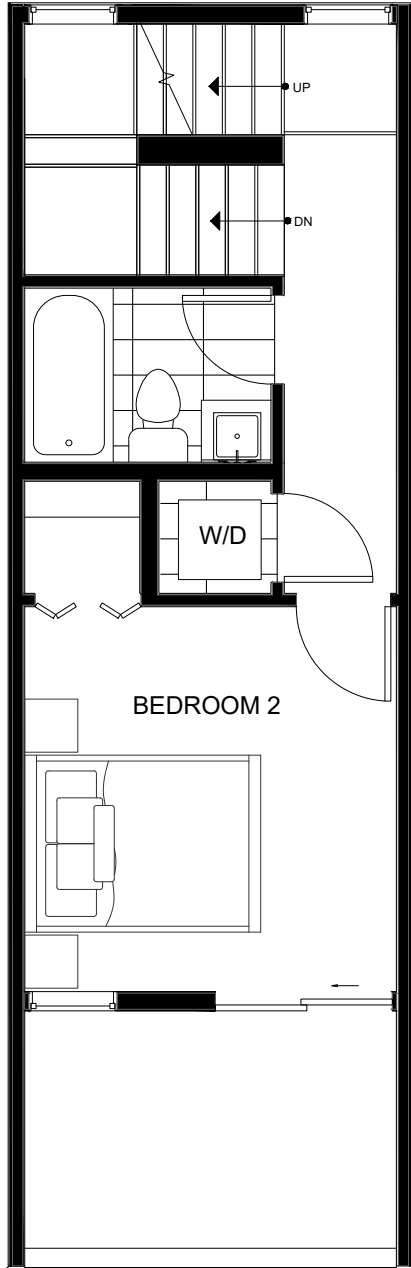

# Fattorini FLATS NORTH

8553C MIDVALE AVE N  
SEATTLE, WA 98103

1,211

2

1.75

GARAGE

FIRST FLOOR

SECOND FLOOR

# Fattorini FLATS NORTH

8553C MIDVALE AVE N  
SEATTLE, WA 98103

1,211

2

1.75

GARAGE

THIRD FLOOR

FOURTH FLOOR