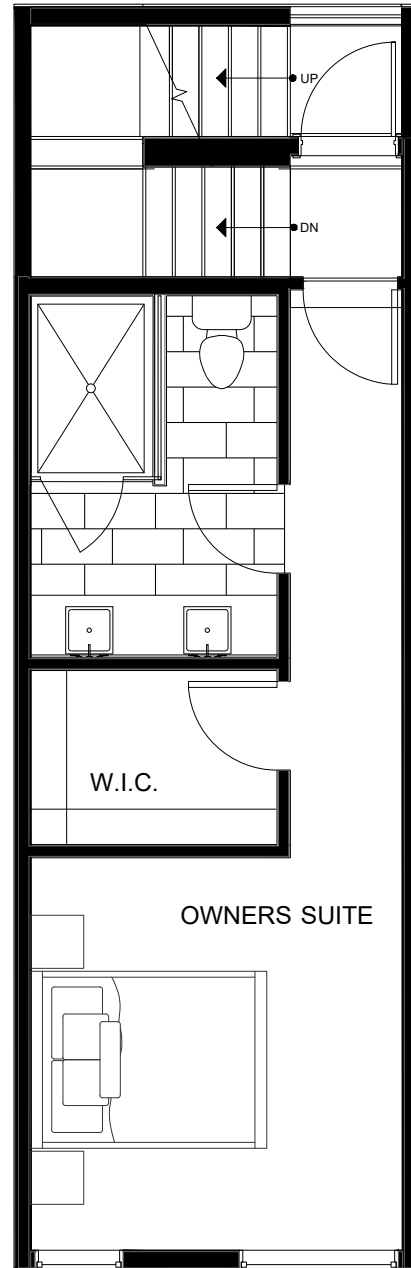

# Fattorini FLATS NORTH

8553C MIDVALE AVE N  
SEATTLE, WA 98103

1,211

2

1.75

GARAGE

FIRST FLOOR

SECOND FLOOR

# Fattorini FLATS NORTH

8553C MIDVALE AVE N  
SEATTLE, WA 98103

1,211

2

1.75

GARAGE

THIRD FLOOR

FOURTH FLOOR