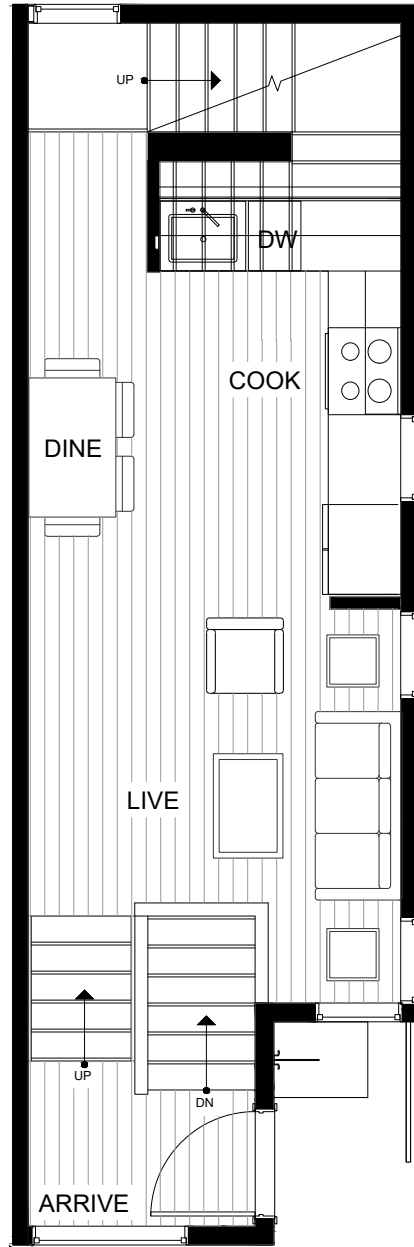

# Fattorini FLATS NORTH

8553D MIDVALE AVE N  
SEATTLE, WA 98103

1,239

2

1.75

GARAGE

FIRST FLOOR

SECOND FLOOR

# Fattorini FLATS NORTH

8553D MIDVALE AVE N  
SEATTLE, WA 98103

1,239

2

1.75

GARAGE

THIRD FLOOR

FOURTH FLOOR