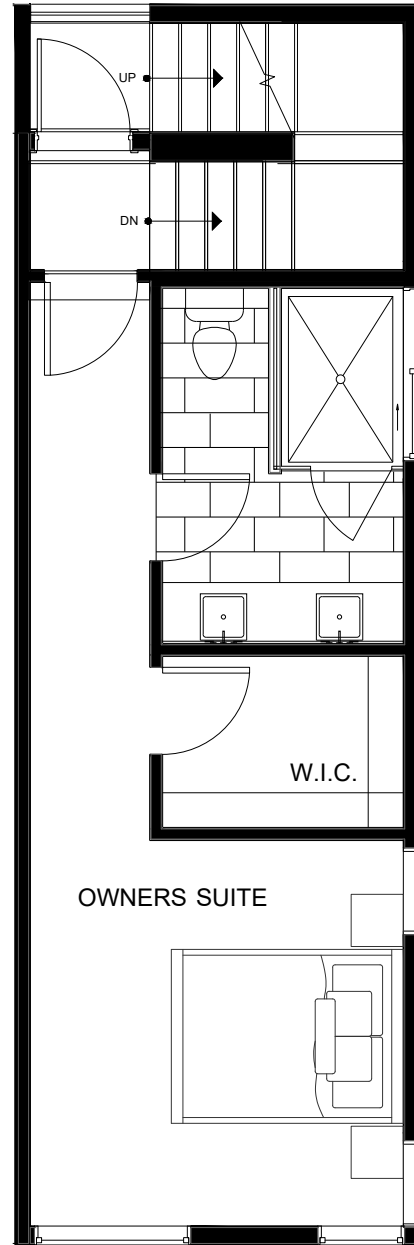

# Fattorini FLATS NORTH

8553D MIDVALE AVE N  
SEATTLE, WA 98103

1,239

2

1.75

GARAGE

FIRST FLOOR

SECOND FLOOR

# Fattorini FLATS NORTH

8553D MIDVALE AVE N  
SEATTLE, WA 98103

1,239

2

1.75

GARAGE

THIRD FLOOR

FOURTH FLOOR