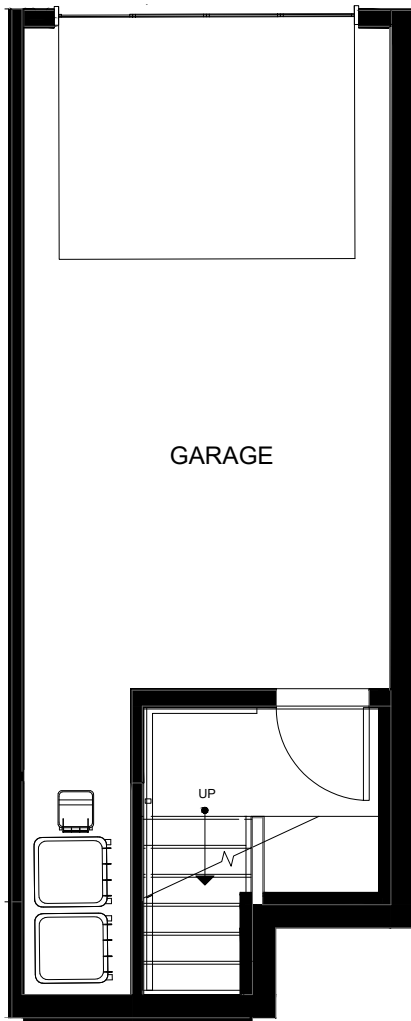

# Fattorini FLATS NORTH

8553D MIDVALE AVE N  
SEATTLE, WA 98103

1,239

2

1.75

GARAGE

FIRST FLOOR

SECOND FLOOR

# Fattorini FLATS NORTH

8553D MIDVALE AVE N  
SEATTLE, WA 98103

1,239

2

1.75

GARAGE

THIRD FLOOR

FOURTH FLOOR