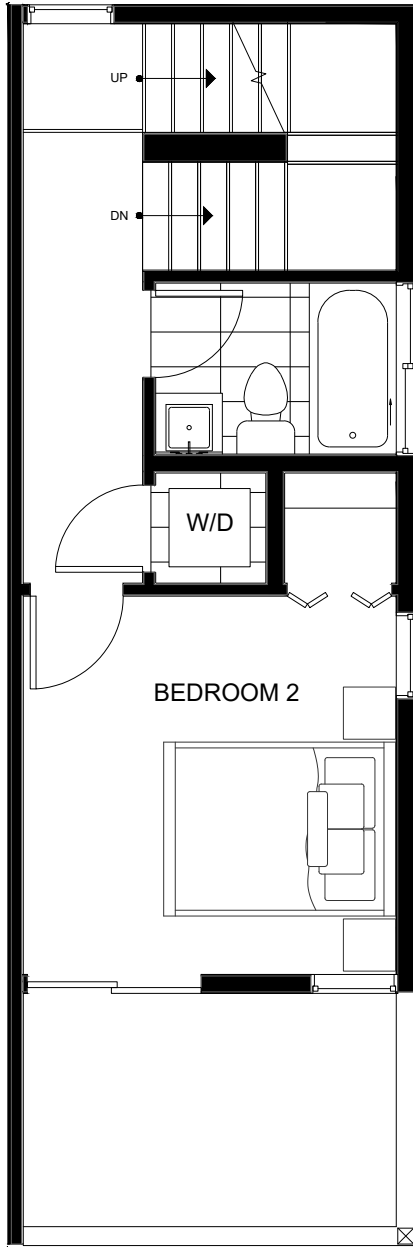

# Fattorini FLATS NORTH

8553D MIDVALE AVE N  
SEATTLE, WA 98103

1,239

2

1.75

GARAGE

FIRST FLOOR

SECOND FLOOR

# Fattorini FLATS NORTH

8553D MIDVALE AVE N  
SEATTLE, WA 98103

1,239

2

1.75

GARAGE

THIRD FLOOR

FOURTH FLOOR