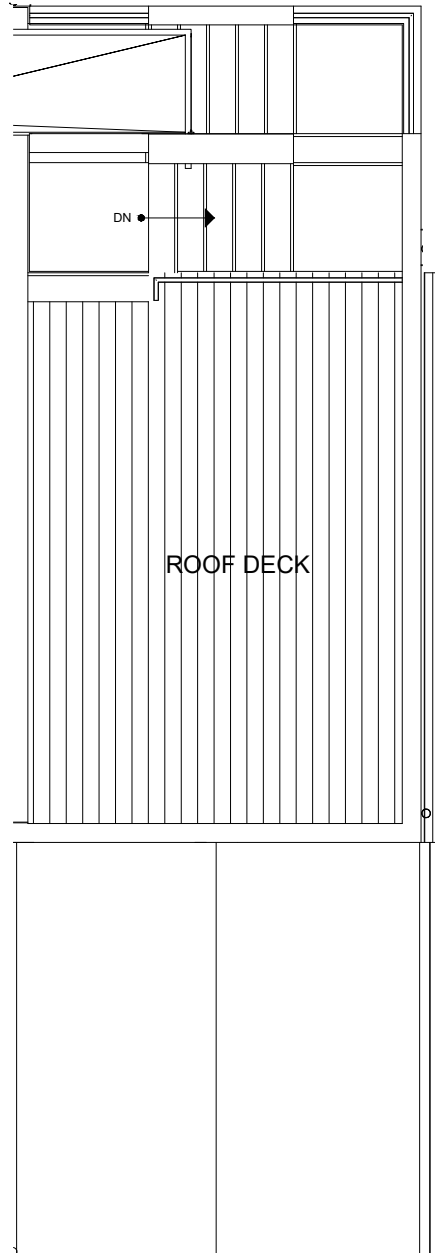

# Fattorini FLATS NORTH

8553D MIDVALE AVE N  
SEATTLE, WA 98103

1,239

2

1.75

GARAGE

FIRST FLOOR

SECOND FLOOR

# Fattorini FLATS NORTH

8553D MIDVALE AVE N  
SEATTLE, WA 98103

1,239

2

1.75

GARAGE

ROOF DECK

→ N