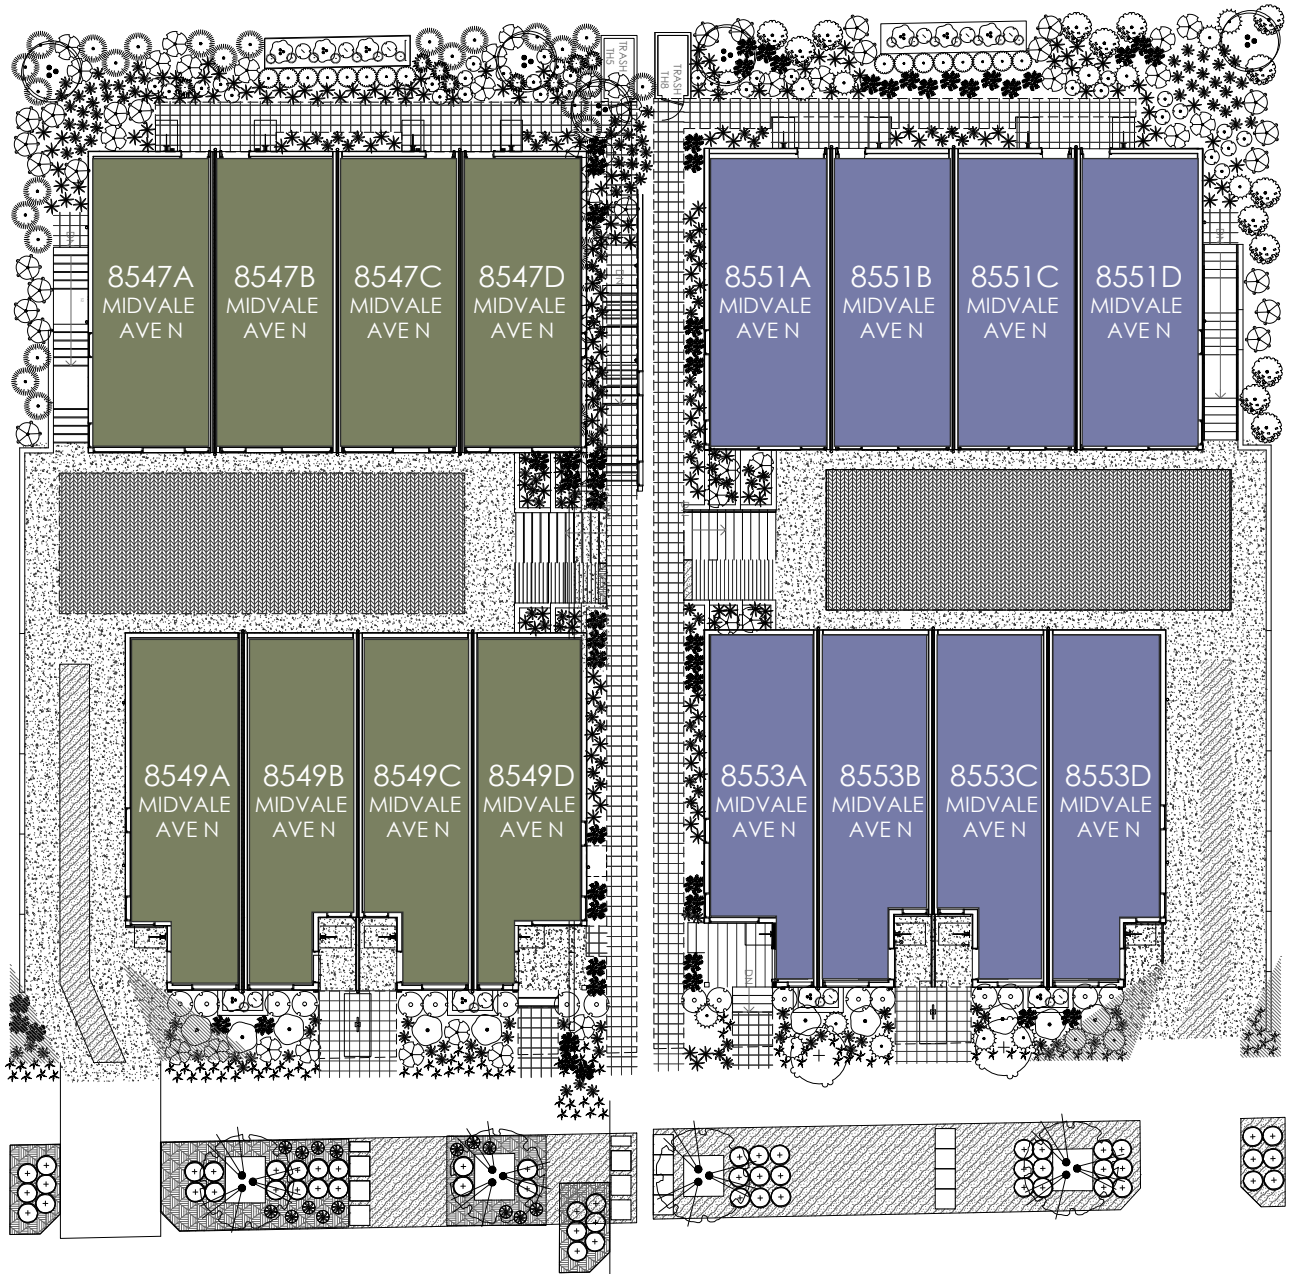

# FATTORINI FLATS SITE MAP

LICTON SPRINGS | 8547 - 8553 MIDVALE AVE NW, SEATTLE, WA 98103  
 LOCATED ON MIDVALE AVE N SOUTH OF N 88TH ST  
 GROSS SQUARE FOOTAGE RANGES FROM 1,082 - 1,518

 - FATTORINI FLATS SOUTH

 - FATTORINI FLATS NORTH

MIDVALE AVE N

→ N

PID: 434