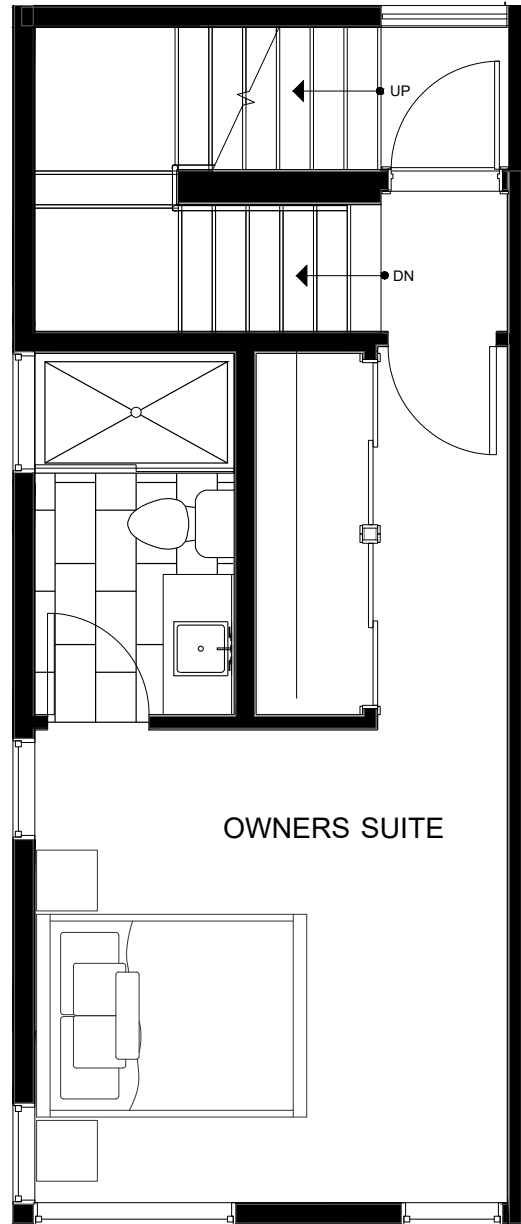

Fattorini FLATS SOUTH

8547A MIDVALE AVE N
SEATTLE, WA 98103

1,189

2

1.75

GARAGE

FIRST FLOOR

SECOND FLOOR

→ N

PID: 434

Fattorini FLATS SOUTH

8547A MIDVALE AVE N
SEATTLE, WA 98103

1,189

2

1.75

GARAGE

THIRD FLOOR

FOURTH FLOOR

→ N

PID: 434

1,189

2

1.75

GARAGE