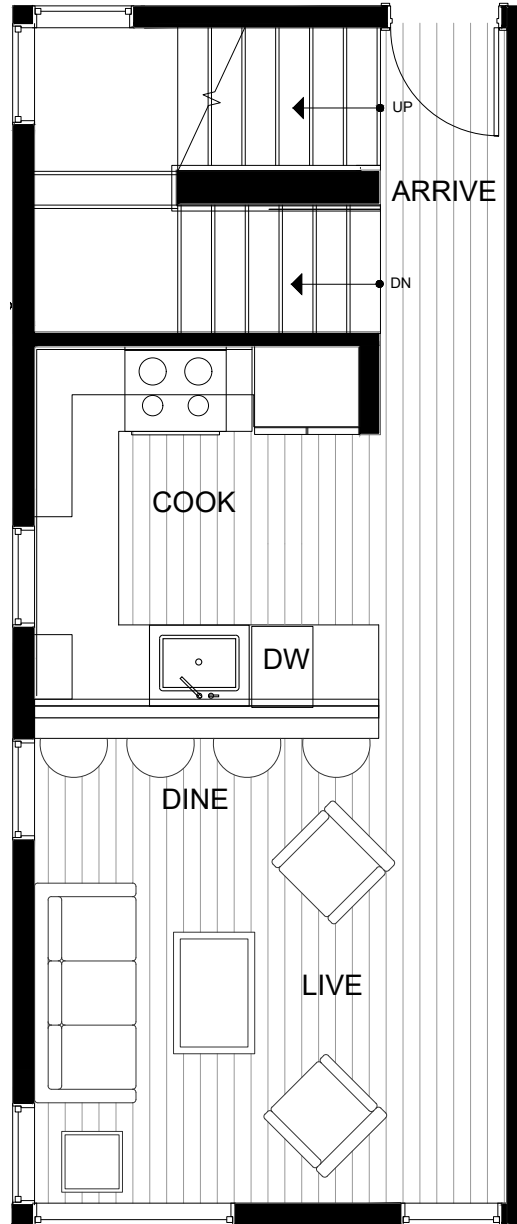

Fattorini FLATS SOUTH

8547A MIDVALE AVE N
SEATTLE, WA 98103

1,189

2

1.75

GARAGE

FIRST FLOOR

SECOND FLOOR

→ N

PID: 434

Fattorini FLATS SOUTH

8547A MIDVALE AVE N
SEATTLE, WA 98103

1,189

2

1.75

GARAGE

THIRD FLOOR

FOURTH FLOOR

→ N

PID: 434

1,189

2

1.75

GARAGE