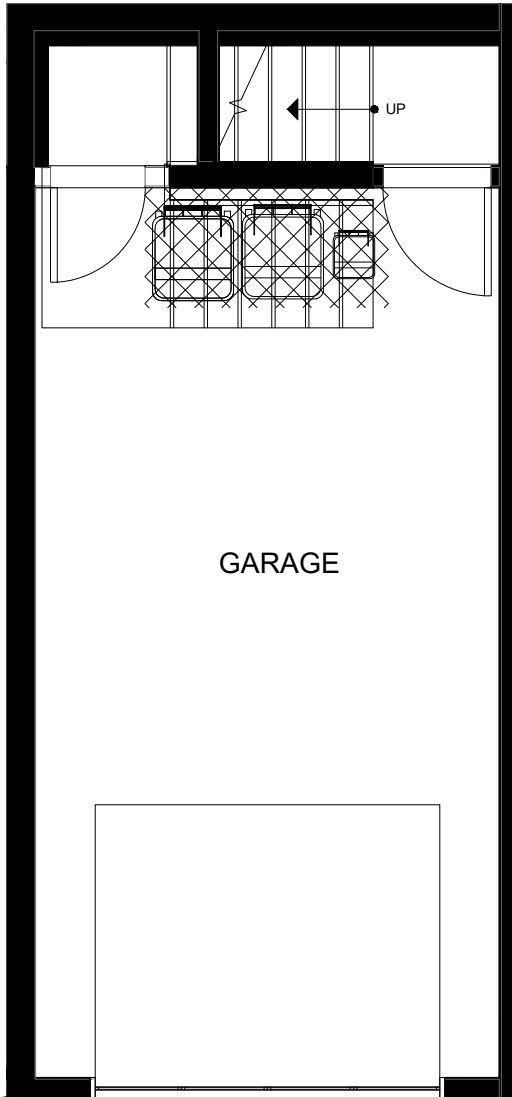

Fattorini FLATS SOUTH

8547A MIDVALE AVE N
SEATTLE, WA 98103

1,189

2

1.75

GARAGE

FIRST FLOOR

SECOND FLOOR