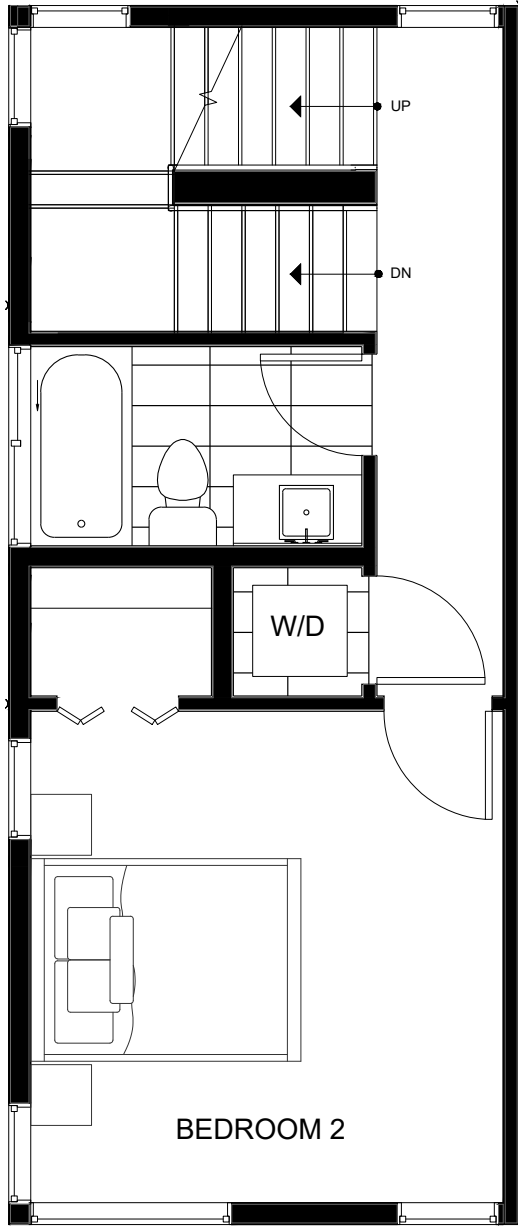

Fattorini FLATS SOUTH

8547A MIDVALE AVE N
SEATTLE, WA 98103

1,189

2

1.75

GARAGE

FIRST FLOOR

SECOND FLOOR

→ N

PID: 434

Fattorini FLATS SOUTH

8547A MIDVALE AVE N
SEATTLE, WA 98103

1,189

2

1.75

GARAGE

THIRD FLOOR

FOURTH FLOOR

→ N

PID: 434

1,189

2

1.75

GARAGE