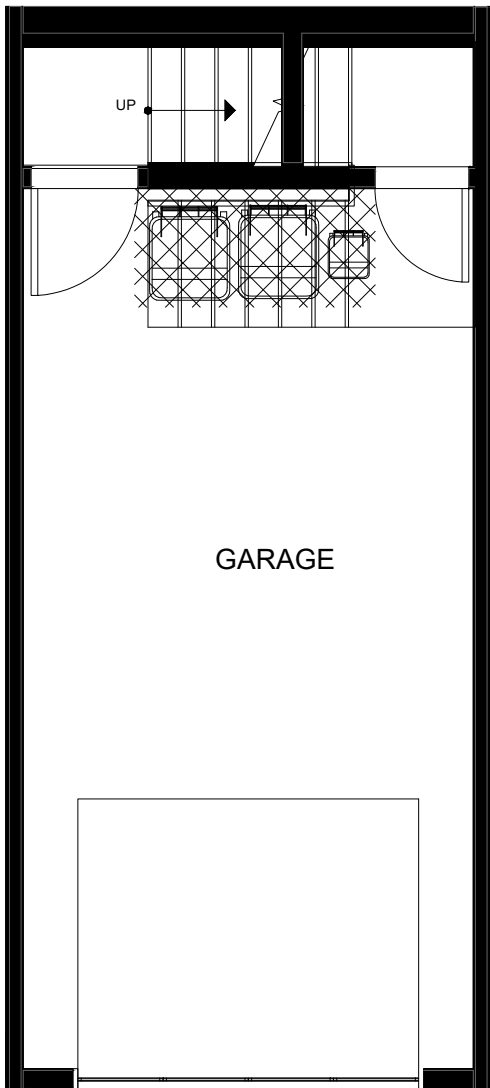

Fattorini FLATS SOUTH

8547B MIDVALE AVE N

SEATTLE, WA 98103

1,152

2

1.75

GARAGE

FIRST FLOOR

SECOND FLOOR

→ N

PID: 434

Fattorini FLATS SOUTH

8547B MIDVALE AVE N

SEATTLE, WA 98103

1,152

2