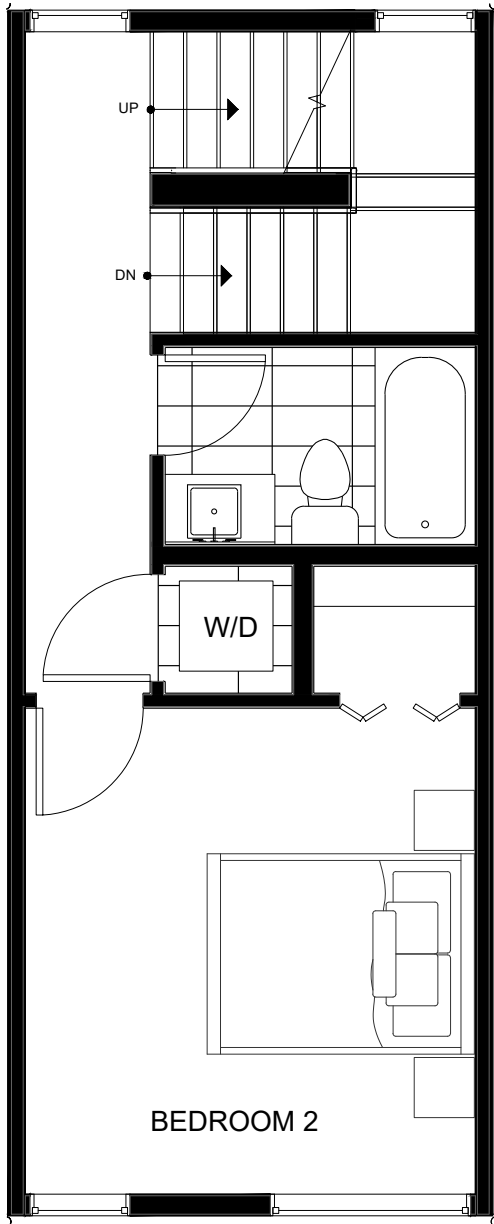

Fattorini FLATS SOUTH

8547B MIDVALE AVE N

SEATTLE, WA 98103

1,152

2

1.75

GARAGE

FIRST FLOOR

SECOND FLOOR

→ N

PID: 434

Fattorini FLATS SOUTH

8547B MIDVALE AVE N

SEATTLE, WA 98103

1,152

2

1.75

GARAGE

THIRD FLOOR

FOURTH FLOOR

→ N

PID: 434

Fattorini FLATS SOUTH

8547B MIDVALE AVE N
SEATTLE, WA 98103