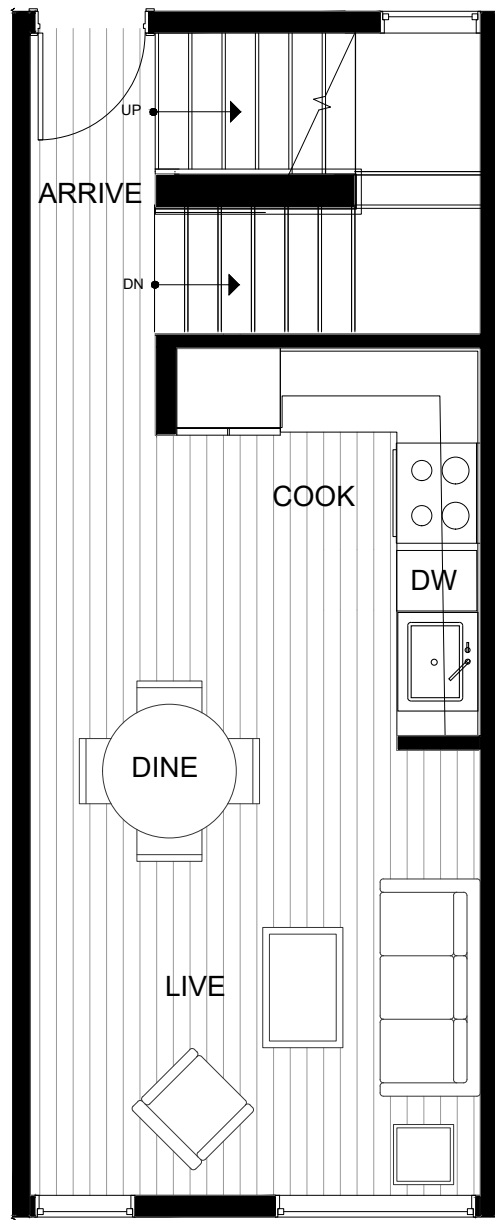

Fattorini FLATS SOUTH

8547B MIDVALE AVE N

SEATTLE, WA 98103

1,152

2

1.75

GARAGE

FIRST FLOOR

SECOND FLOOR

→ N

PID: 434

Fattorini FLATS SOUTH

8547B MIDVALE AVE N

SEATTLE, WA 98103

1,152

2

1.75

GARAGE

THIRD FLOOR

FOURTH FLOOR

→ N

PID: 434

Fattorini FLATS SOUTH

8547B MIDVALE AVE N
SEATTLE, WA 98103