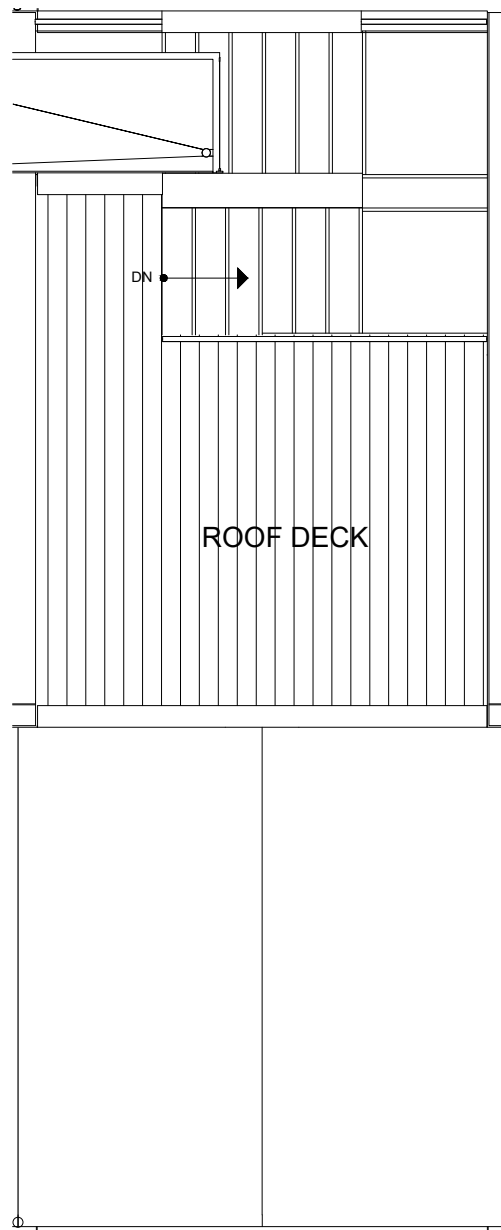

Fattorini FLATS SOUTH

8547B MIDVALE AVE N
SEATTLE, WA 98103

1,152

2

1.75

GARAGE

ROOF DECK

→ N

PID: 434