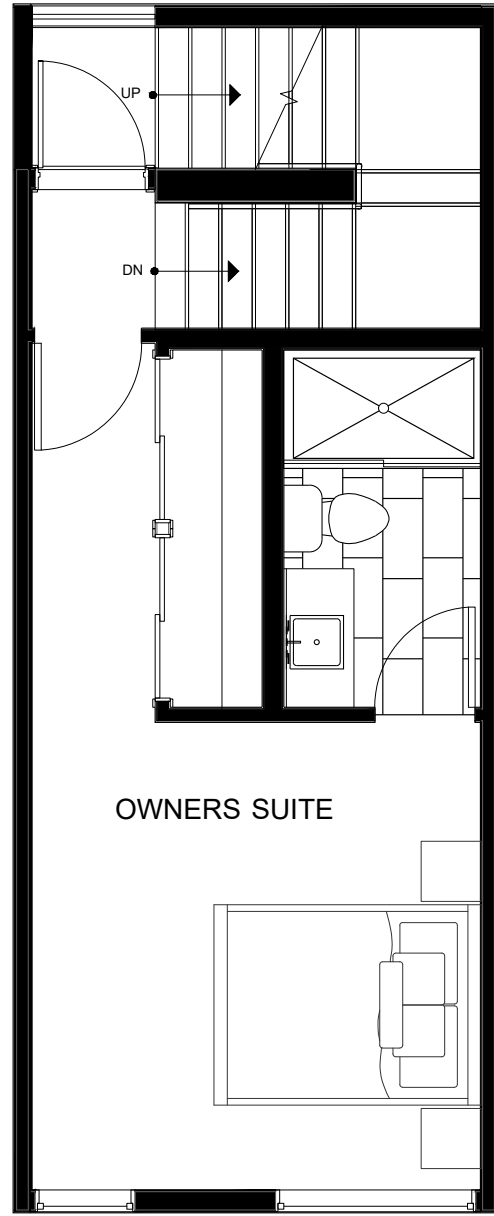

Fattorini FLATS SOUTH

8547B MIDVALE AVE N

SEATTLE, WA 98103

1,152

2

1.75

GARAGE

FIRST FLOOR

SECOND FLOOR

→ N

PID: 434

Fattorini FLATS SOUTH

8547B MIDVALE AVE N

SEATTLE, WA 98103

1,152

2

1.75

GARAGE

THIRD FLOOR

FOURTH FLOOR

→ N

PID: 434

Fattorini FLATS SOUTH

8547B MIDVALE AVE N
SEATTLE, WA 98103