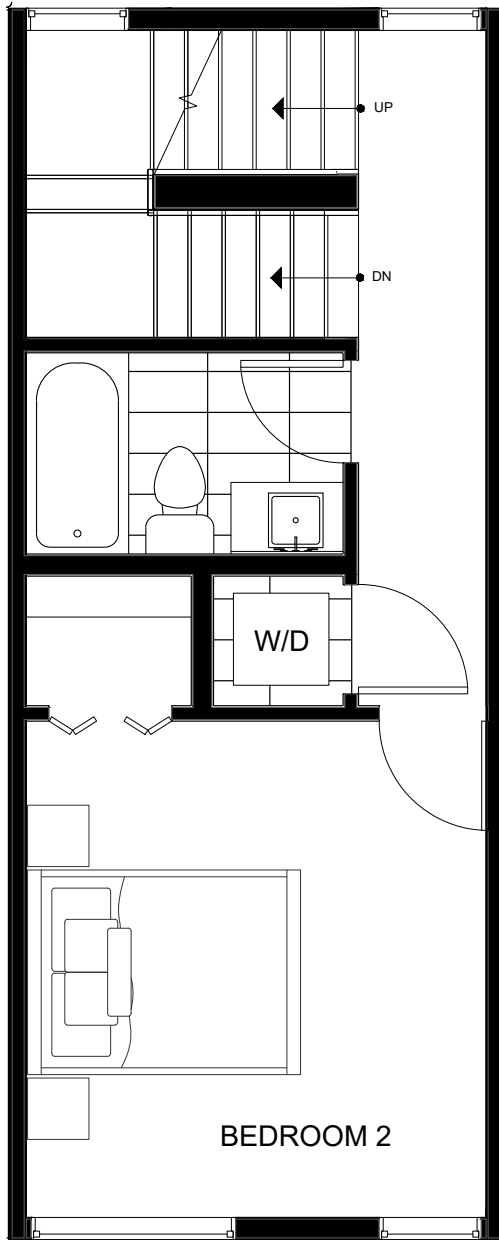

## 8547C MIDVALE AVE N SEATTLE, WA 98103

1,152

2

1.75

GARAGE

THIRD FLOOR

FOURTH FLOOR

→ N