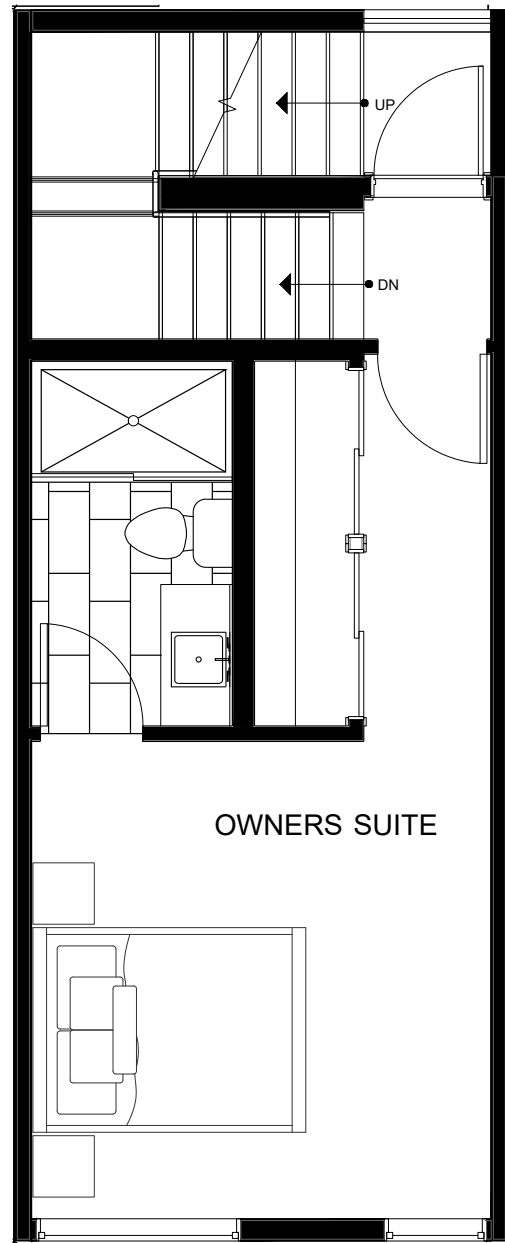

## 8547C MIDVALE AVE N SEATTLE, WA 98103

1,152

2

1.75

GARAGE

THIRD FLOOR

FOURTH FLOOR

→ N