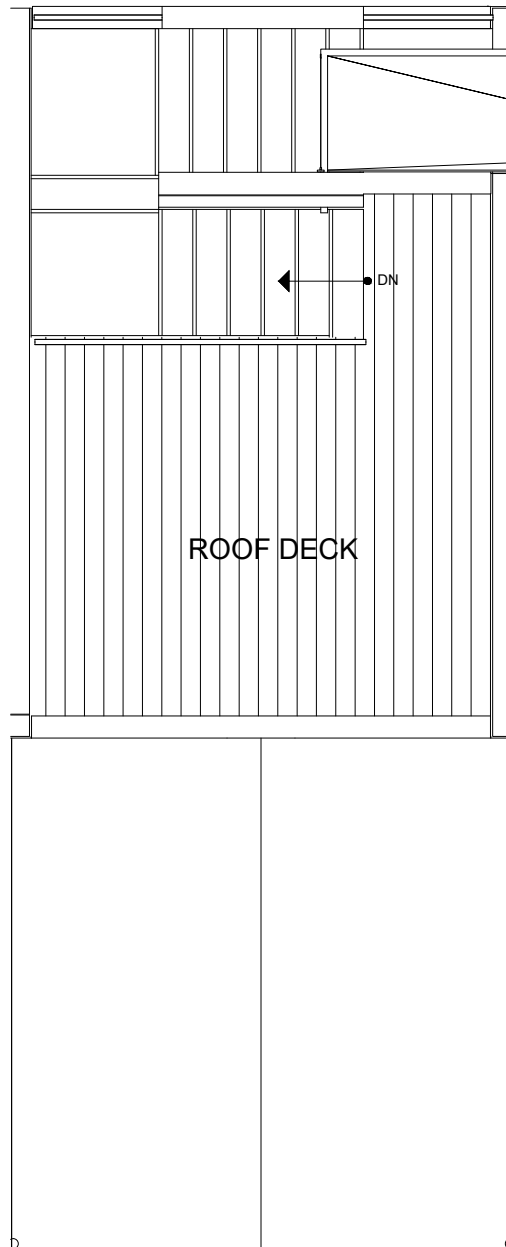

# Fattorini FLATS SOUTH

8547C MIDVALE AVE N  
SEATTLE, WA 98103

1,152

2

1.75

GARAGE

ROOF DECK

→ N