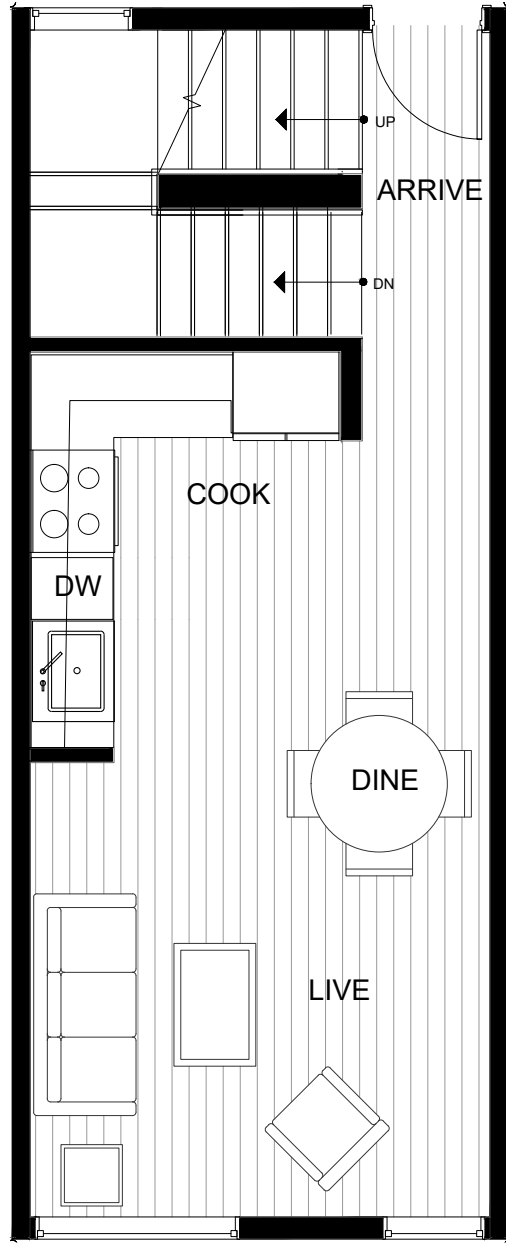

# Fattorini FLATS SOUTH

8547C MIDVALE AVE N  
SEATTLE, WA 98103

1,152

2

1.75

GARAGE

FIRST FLOOR

SECOND FLOOR

## 8547C MIDVALE AVE N SEATTLE, WA 98103

1,152

2

1.75

GARAGE

THIRD FLOOR

FOURTH FLOOR

→ N