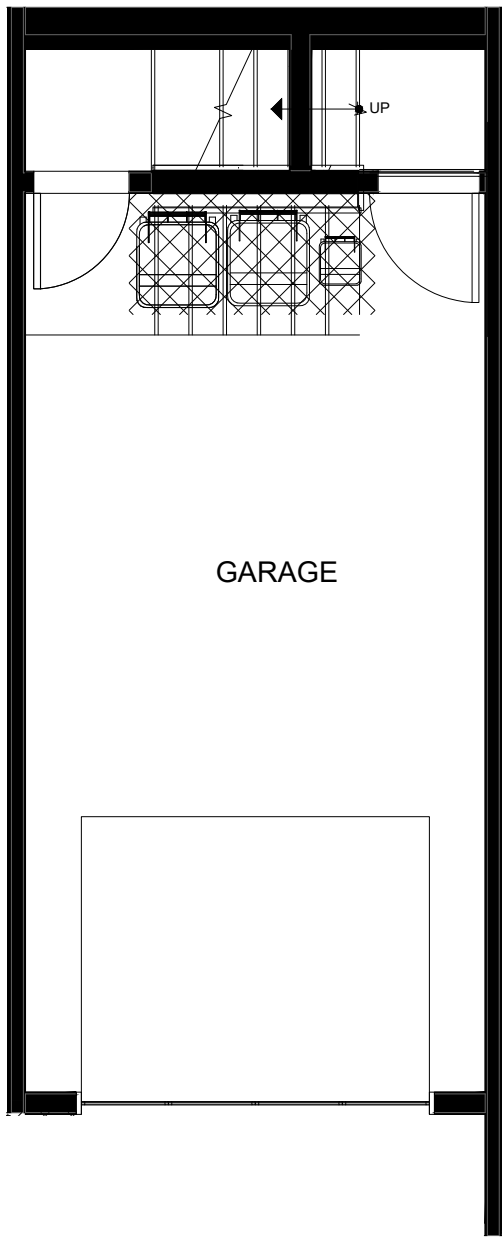

# Fattorini FLATS SOUTH

8547C MIDVALE AVE N  
SEATTLE, WA 98103

1,152

2

1.75

GARAGE

FIRST FLOOR

SECOND FLOOR