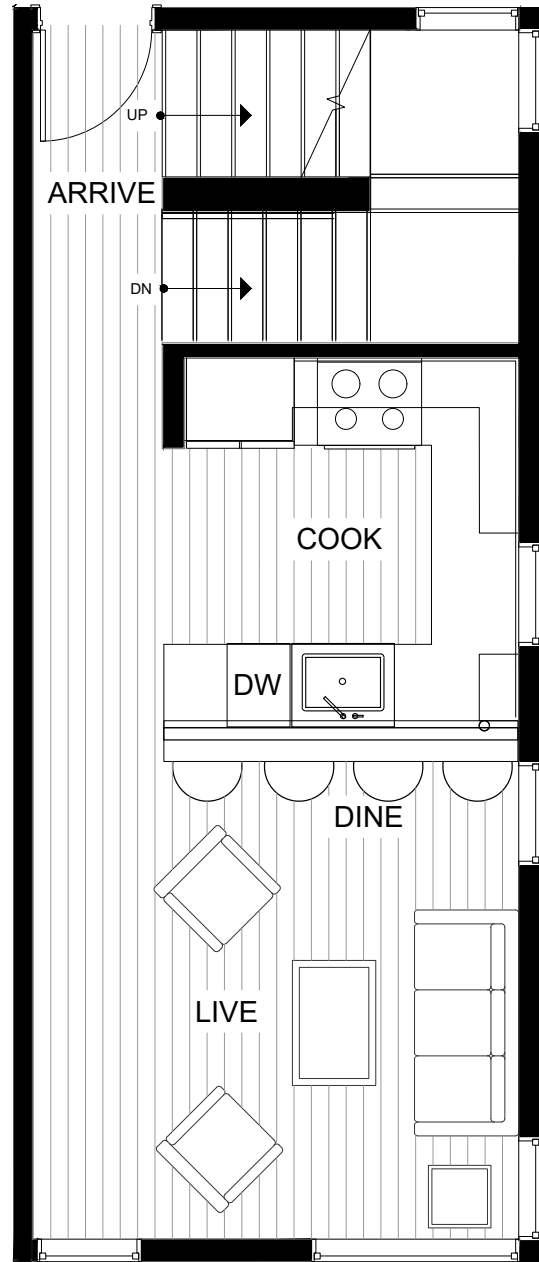

Fattorini FLATS SOUTH

8547D MIDVALE AVE N
SEATTLE, WA 98103

1,516

3

2.5

FIRST FLOOR

SECOND FLOOR

→ N

PID: 434

Fattorini FLATS SOUTH

8547D MIDVALE AVE N SEATTLE, WA 98103

1,516

3

2.5

THIRD FLOOR

FOURTH FLOOR

→ N

PID: 434

1,516

3

2.5

ROOF DECK

→ N

PID: 434