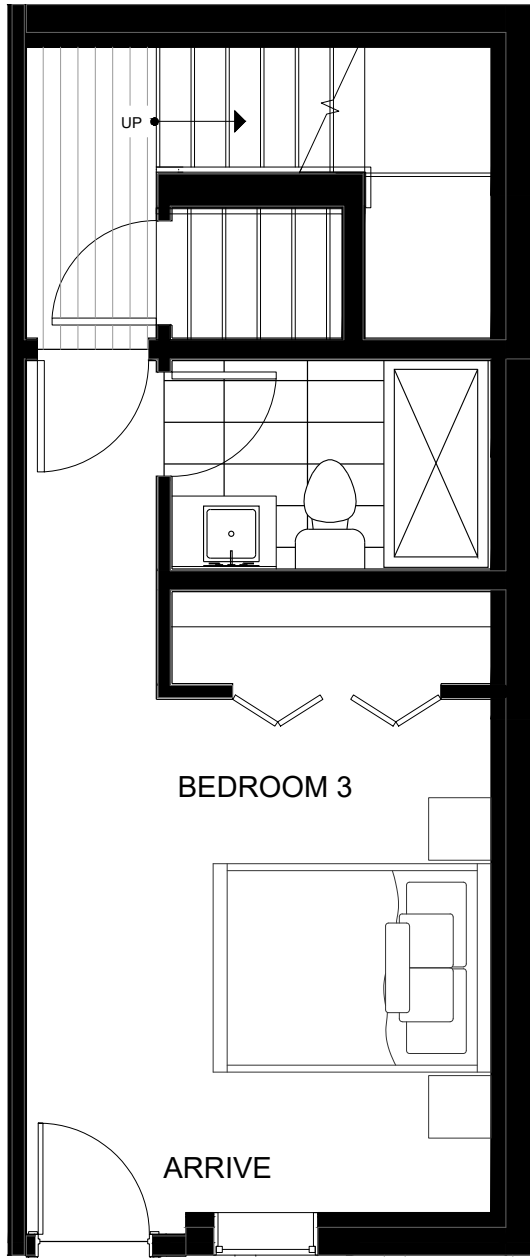

Fattorini FLATS SOUTH

8547D MIDVALE AVE N
SEATTLE, WA 98103

1,516

3

2.5

FIRST FLOOR

SECOND FLOOR

→ N

PID: 434

Fattorini FLATS SOUTH

8547D MIDVALE AVE N SEATTLE, WA 98103

1,516

3

2.5

THIRD FLOOR

FOURTH FLOOR

→ N

PID: 434

1,516

3

2.5

ROOF DECK

→ N

PID: 434