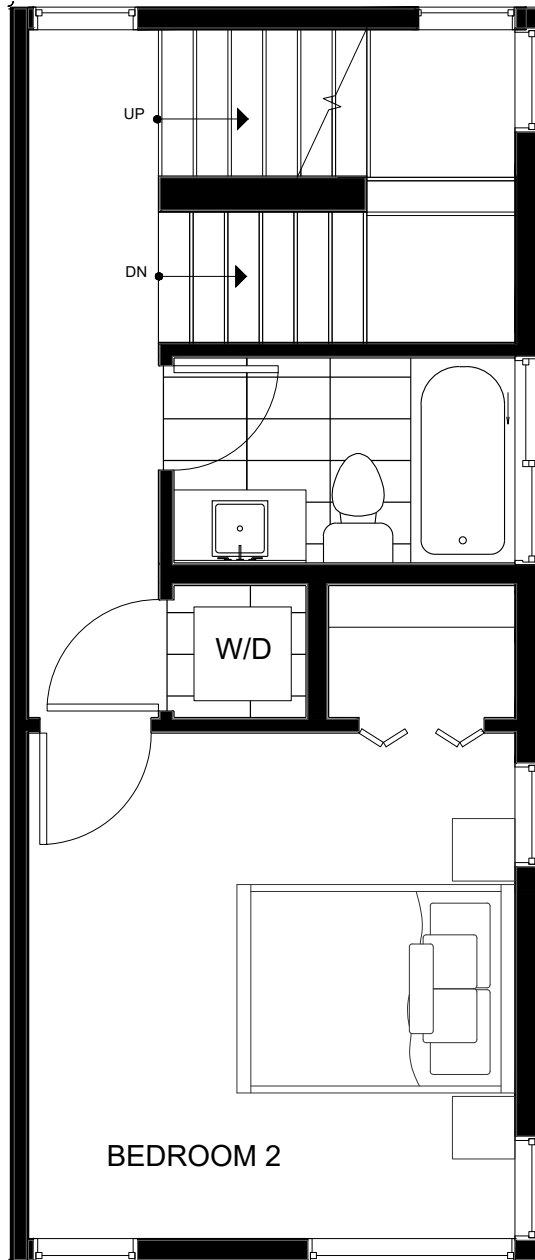

Fattorini FLATS SOUTH

8547D MIDVALE AVE N
SEATTLE, WA 98103

1,516

3

2.5

FIRST FLOOR

SECOND FLOOR

→ N

PID: 434

Fattorini FLATS SOUTH

8547D MIDVALE AVE N SEATTLE, WA 98103

1,516

3

2.5

THIRD FLOOR

FOURTH FLOOR

→ N

PID: 434

1,516

3

2.5

ROOF DECK

→ N

PID: 434