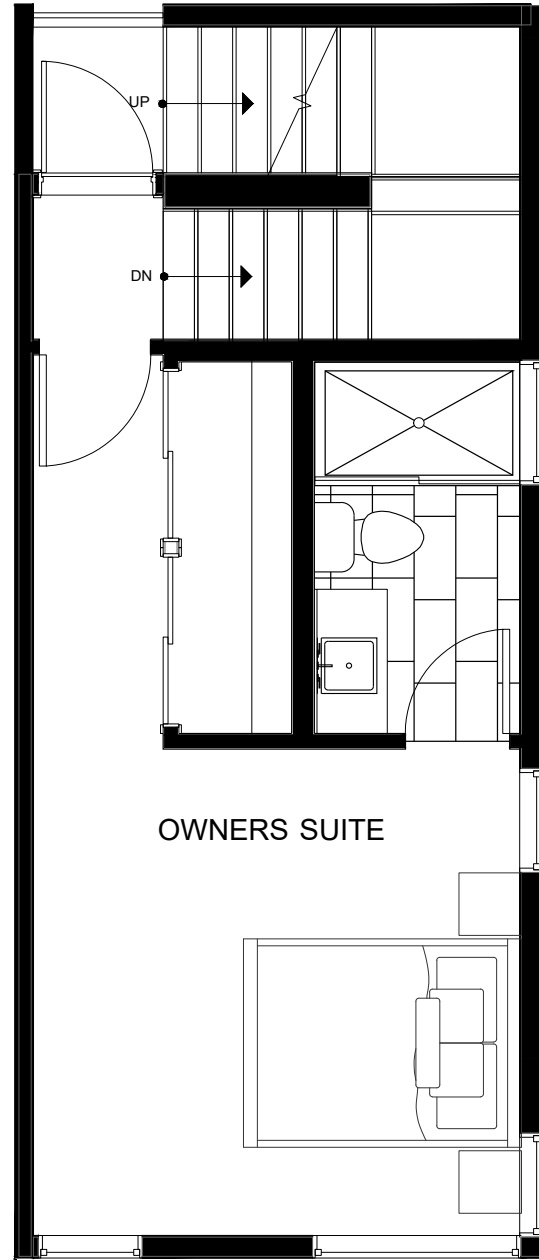

Fattorini FLATS SOUTH

8547D MIDVALE AVE N
SEATTLE, WA 98103

1,516

3

2.5

FIRST FLOOR

SECOND FLOOR

→ N

PID: 434

Fattorini FLATS SOUTH

8547D MIDVALE AVE N SEATTLE, WA 98103

1,516

3

2.5

THIRD FLOOR

FOURTH FLOOR

→ N

PID: 434

1,516

3

2.5

ROOF DECK

→ N

PID: 434