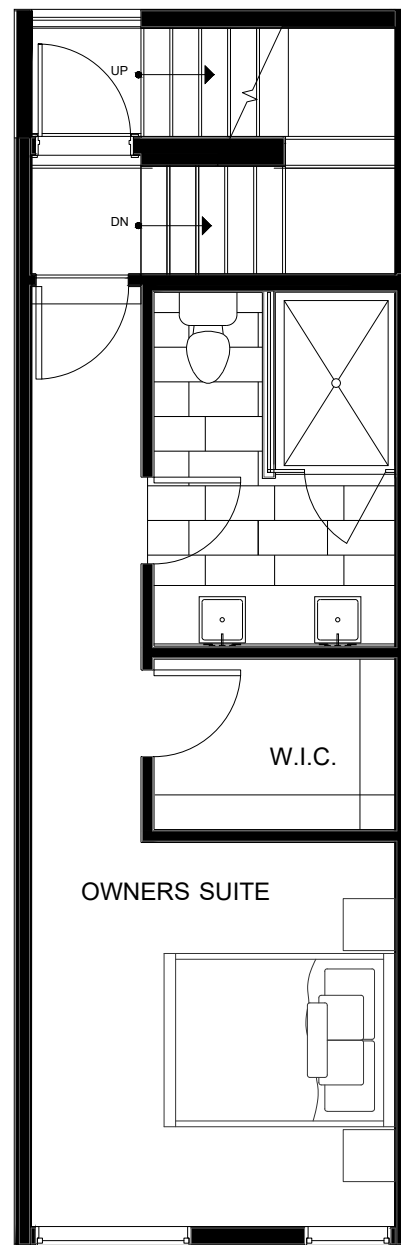

Fattorini FLATS SOUTH

8549B MIDVALE AVE N

SEATTLE, WA 98103

1,210

2

1.75

GARAGE

FIRST FLOOR

SECOND FLOOR

→ N

PID: 434

Fattorini FLATS SOUTH

8549B MIDVALE AVE N

SEATTLE, WA 98103

1,210

2

1.75

GARAGE

THIRD FLOOR

FOURTH FLOOR

PID: 434

Fattorini FLATS SOUTH

8549B MIDVALE AVE N

SEATTLE, WA 98103