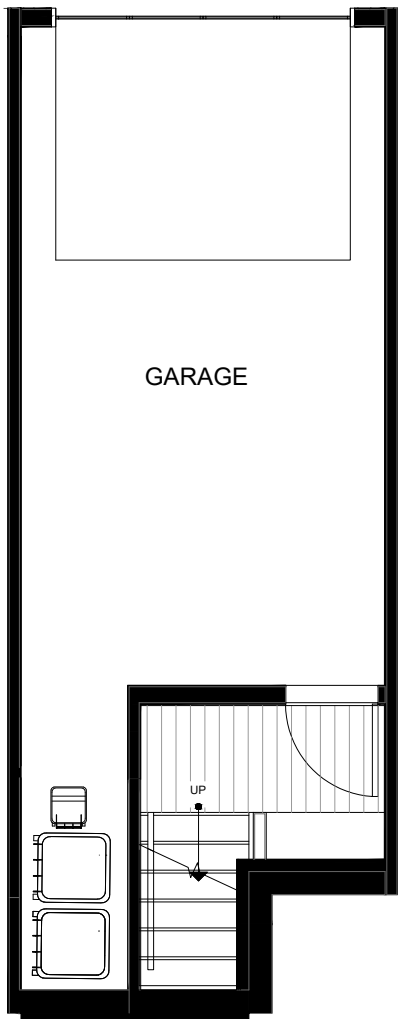

Fattorini FLATS SOUTH

8549B MIDVALE AVE N

SEATTLE, WA 98103

1,210

2

1.75

GARAGE

FIRST FLOOR

SECOND FLOOR

→ N

PID: 434

Fattorini FLATS SOUTH

8549B MIDVALE AVE N

SEATTLE, WA 98103

1,210

2

1.75

GARAGE

THIRD FLOOR

FOURTH FLOOR

PID: 434

Fattorini FLATS SOUTH

8549B MIDVALE AVE N

SEATTLE, WA 98103