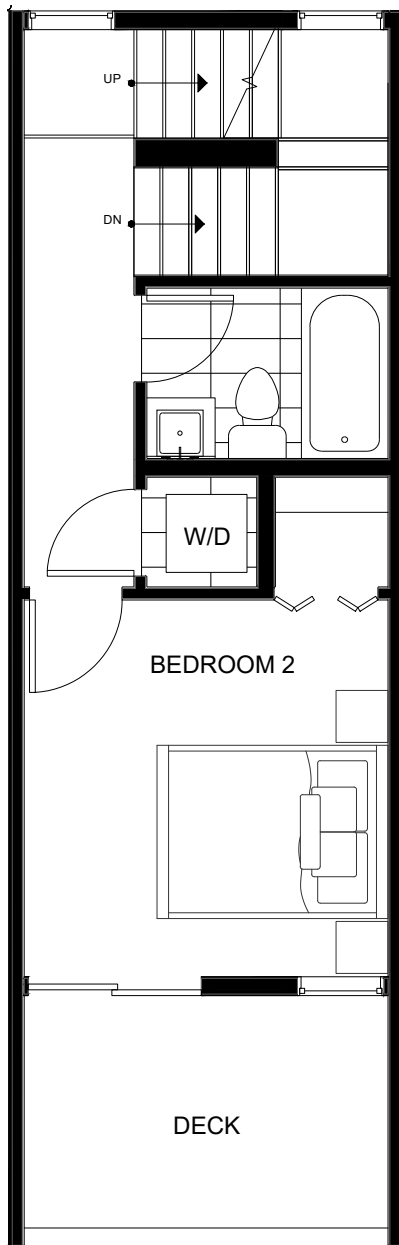

Fattorini FLATS SOUTH

8549B MIDVALE AVE N

SEATTLE, WA 98103

1,210

2

1.75

GARAGE

FIRST FLOOR

SECOND FLOOR

→ N

PID: 434

Fattorini FLATS SOUTH

8549B MIDVALE AVE N

SEATTLE, WA 98103

1,210

2

1.75

GARAGE

THIRD FLOOR

FOURTH FLOOR

PID: 434

Fattorini FLATS SOUTH

8549B MIDVALE AVE N

SEATTLE, WA 98103