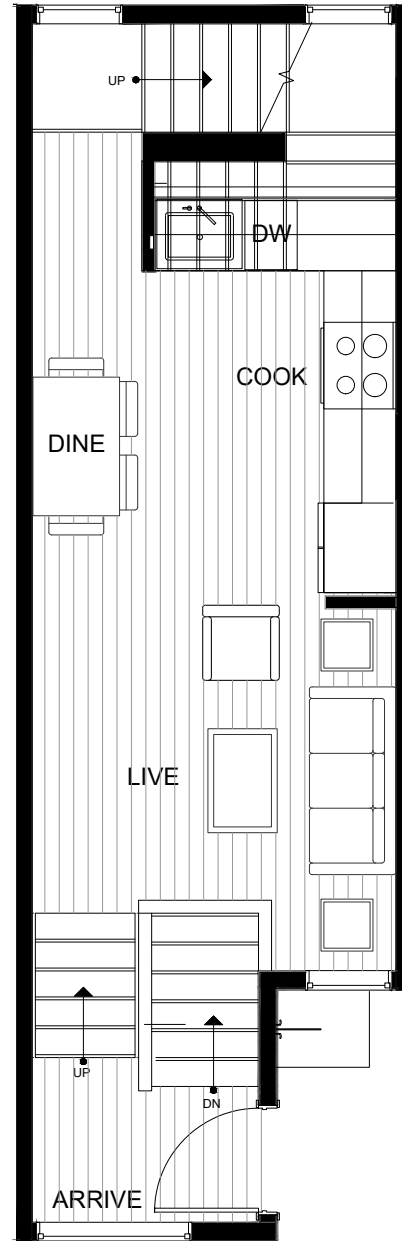

Fattorini FLATS SOUTH

8549B MIDVALE AVE N

SEATTLE, WA 98103

1,210

2

1.75

GARAGE

FIRST FLOOR

SECOND FLOOR

→ N

PID: 434

Fattorini FLATS SOUTH

8549B MIDVALE AVE N

SEATTLE, WA 98103

1,210

2

1.75

GARAGE

THIRD FLOOR

FOURTH FLOOR

PID: 434

Fattorini FLATS SOUTH

8549B MIDVALE AVE N

SEATTLE, WA 98103