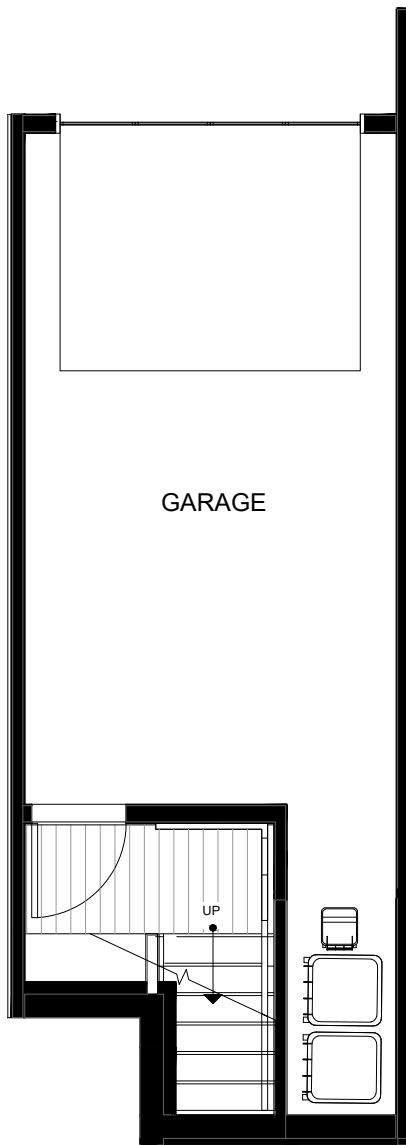

Fattorini FLATS SOUTH

8549C MIDVALE AVE N SEATTLE, WA 98103

1,210

2

1.75

GARAGE

FIRST FLOOR

SECOND FLOOR

→ N

PID: 434

Fattorini FLATS SOUTH

8549C MIDVALE AVE N
SEATTLE, WA 98103

1,210

2

1.75

GARAGE

THIRD FLOOR

FOURTH FLOOR

→ N

PID: 434

1,210

2

1.75

GARAGE