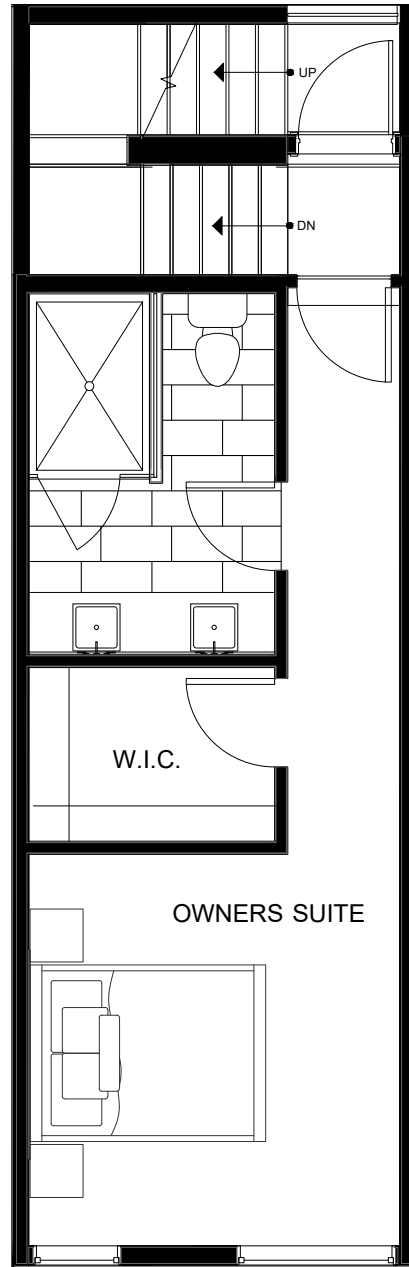

Fattorini FLATS SOUTH

8549C MIDVALE AVE N SEATTLE, WA 98103

1,210

2

1.75

GARAGE

FIRST FLOOR

SECOND FLOOR

→ N

PID: 434

Fattorini FLATS SOUTH

8549C MIDVALE AVE N
SEATTLE, WA 98103

1,210

2

1.75

GARAGE

THIRD FLOOR

FOURTH FLOOR

→ N

PID: 434

1,210

2

1.75

GARAGE