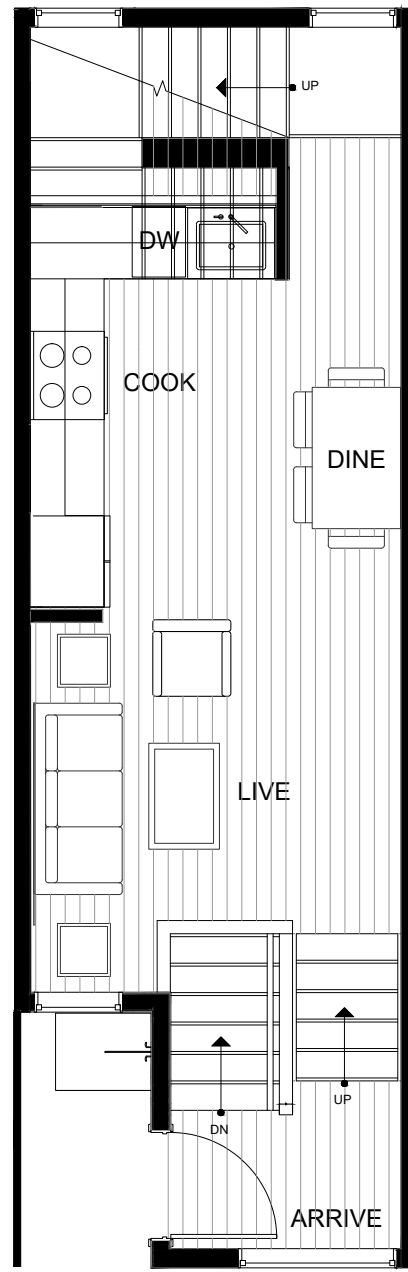

Fattorini FLATS SOUTH

8549C MIDVALE AVE N SEATTLE, WA 98103

1,210

2

1.75

GARAGE

FIRST FLOOR

SECOND FLOOR

→ N

PID: 434

Fattorini FLATS SOUTH

8549C MIDVALE AVE N
SEATTLE, WA 98103

1,210

2

1.75

GARAGE

THIRD FLOOR

FOURTH FLOOR

→ N

PID: 434

1,210

2

1.75

GARAGE