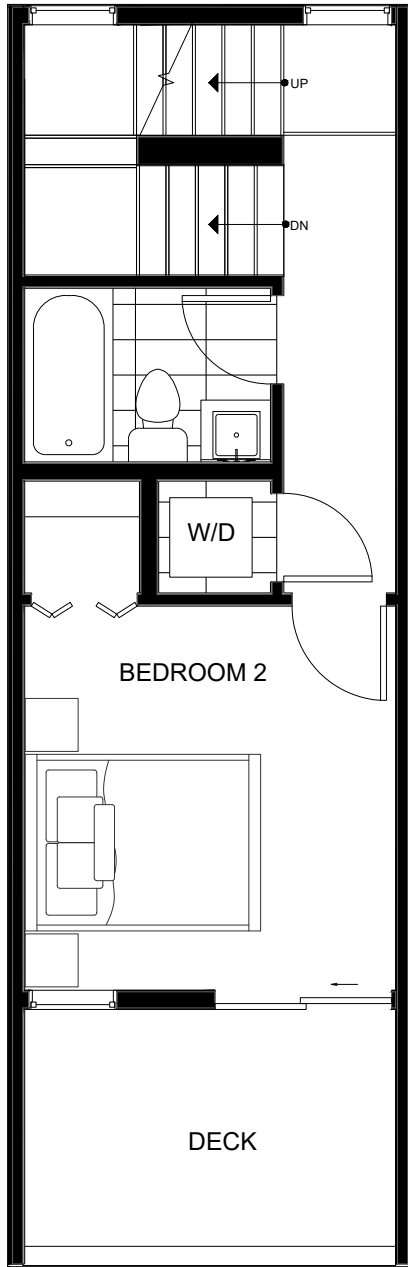

Fattorini FLATS SOUTH

8549C MIDVALE AVE N SEATTLE, WA 98103

1,210

2

1.75

GARAGE

FIRST FLOOR

SECOND FLOOR

→ N

PID: 434

Fattorini FLATS SOUTH

8549C MIDVALE AVE N
SEATTLE, WA 98103

1,210

2

1.75

GARAGE

THIRD FLOOR

FOURTH FLOOR

→ N

PID: 434

1,210

2

1.75

GARAGE