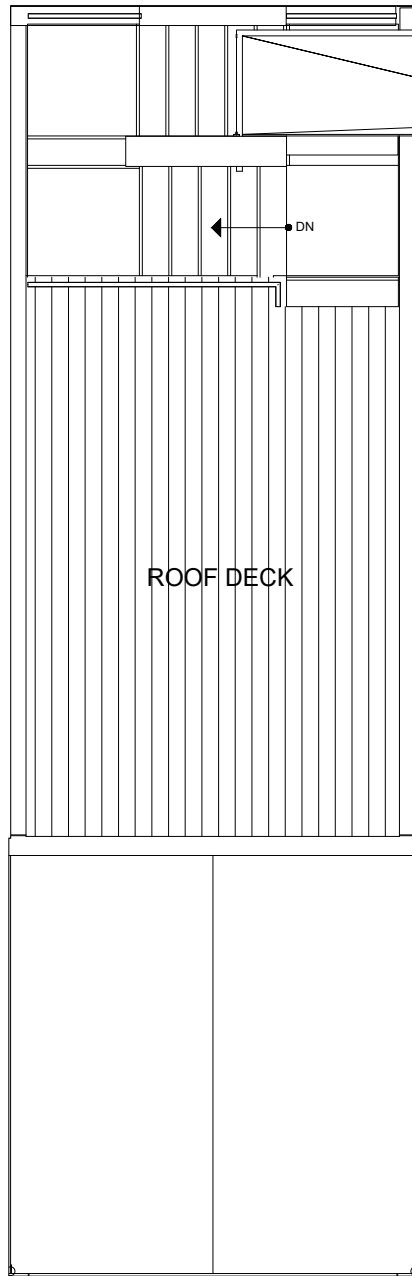

1,210

2

1.75

GARAGE

ROOF DECK

→ N

PID: 434