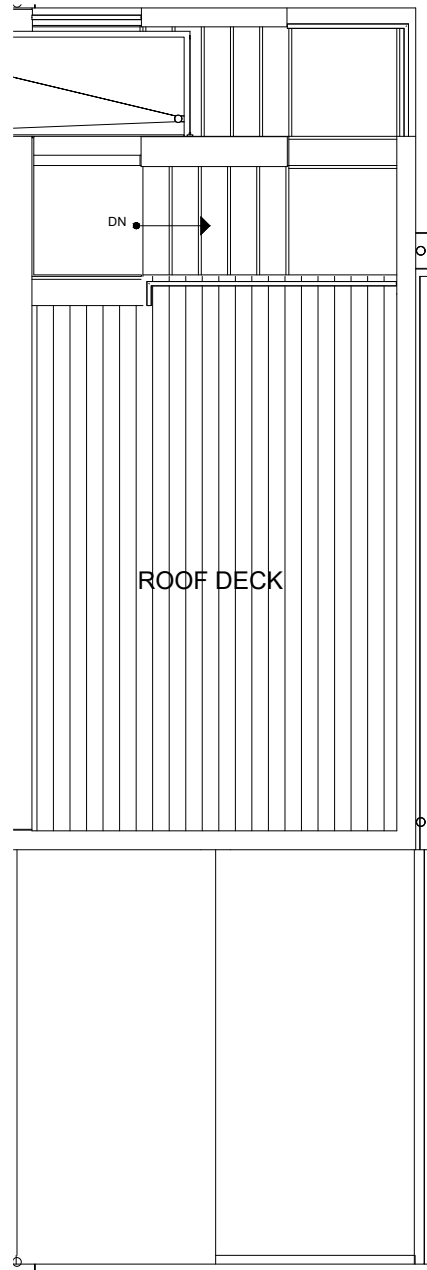

Fattorini FLATS SOUTH

8549D MIDVALE AVE N SEATTLE, WA 98103

1,082

2

1.75

FIRST FLOOR

SECOND FLOOR

→ N

PID: 434

Fattorini FLATS SOUTH

8549D MIDVALE AVE N SEATTLE, WA 98103

1,082

2

1.75

THIRD FLOOR

FOURTH FLOOR

PID: 434

1,082

2

1.75

ROOF DECK

→ N

PID: 434