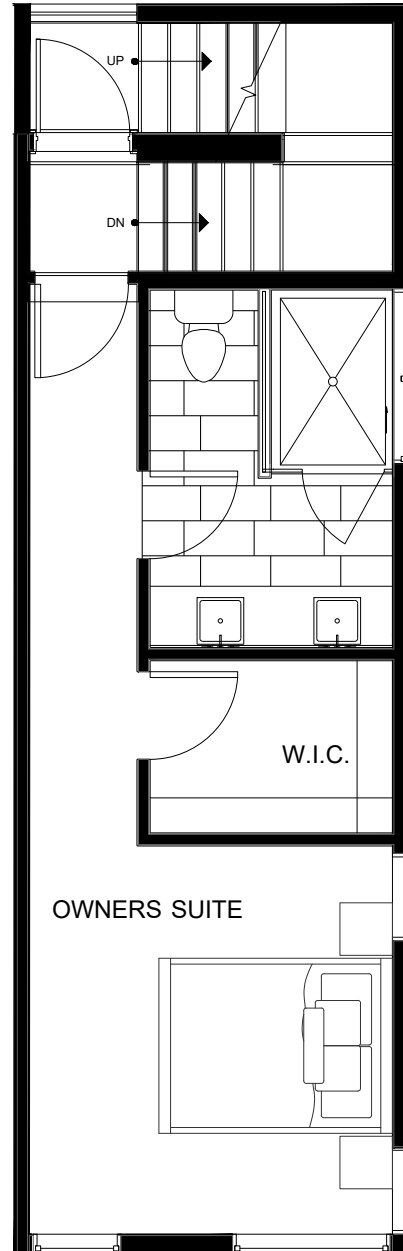

Fattorini FLATS SOUTH

8549D MIDVALE AVE N SEATTLE, WA 98103

1,082

2

1.75

FIRST FLOOR

SECOND FLOOR

→ N

PID: 434

Fattorini FLATS SOUTH

8549D MIDVALE AVE N SEATTLE, WA 98103

1,082

2

1.75

THIRD FLOOR

FOURTH FLOOR

PID: 434

1,082

2

1.75

ROOF DECK

→ N

PID: 434