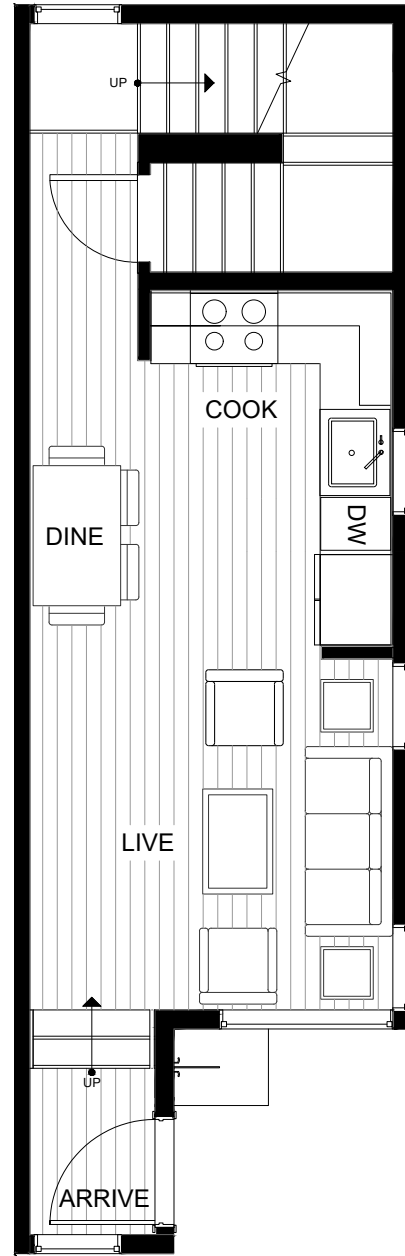

Fattorini FLATS SOUTH

8549D MIDVALE AVE N SEATTLE, WA 98103

1,082

2

1.75

FIRST FLOOR

SECOND FLOOR

→ N

PID: 434

Fattorini FLATS SOUTH

8549D MIDVALE AVE N SEATTLE, WA 98103

1,082

2

1.75

THIRD FLOOR

FOURTH FLOOR

PID: 434

1,082

2

1.75

ROOF DECK

→ N

PID: 434