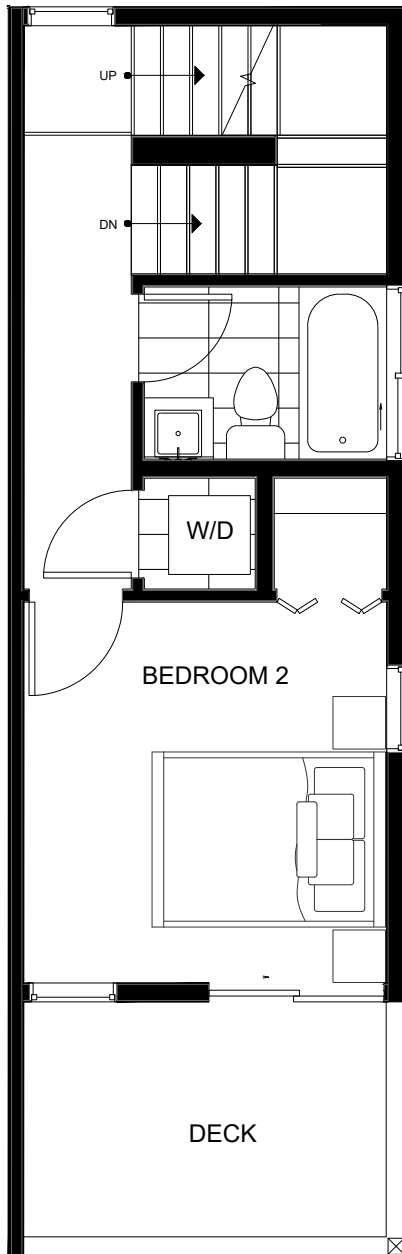

Fattorini FLATS SOUTH

8549D MIDVALE AVE N SEATTLE, WA 98103

1,082

2

1.75

FIRST FLOOR

SECOND FLOOR

→ N

PID: 434

Fattorini FLATS SOUTH

8549D MIDVALE AVE N SEATTLE, WA 98103

1,082

2

1.75

THIRD FLOOR

FOURTH FLOOR

PID: 434

1,082

2

1.75

ROOF DECK

→ N

PID: 434