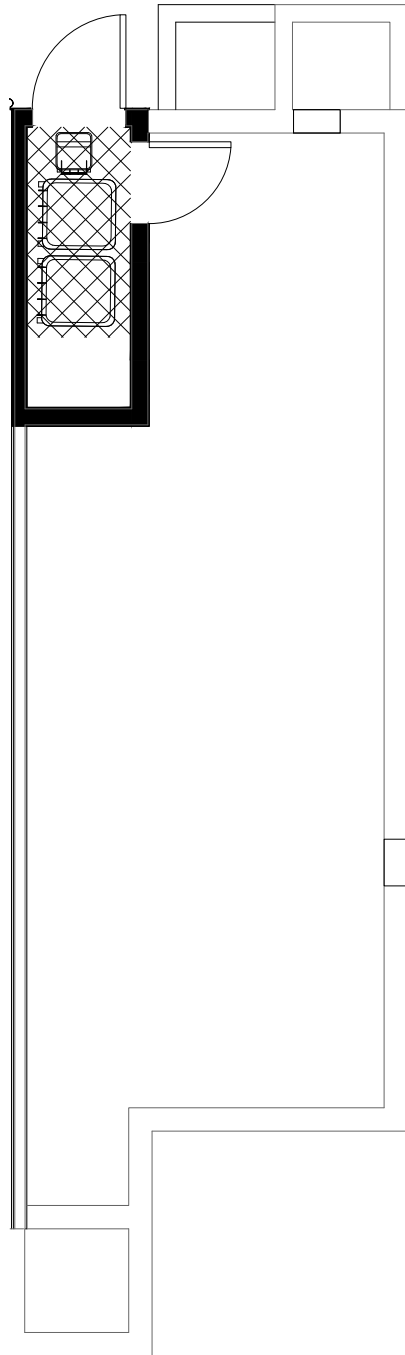

Fattorini FLATS SOUTH

8549D MIDVALE AVE N SEATTLE, WA 98103

1,082

2

1.75

FIRST FLOOR

SECOND FLOOR

→ N

PID: 434

Fattorini FLATS SOUTH

8549D MIDVALE AVE N SEATTLE, WA 98103

1,082

2

1.75

THIRD FLOOR

FOURTH FLOOR

PID: 434

1,082

2

1.75

ROOF DECK

→ N

PID: 434