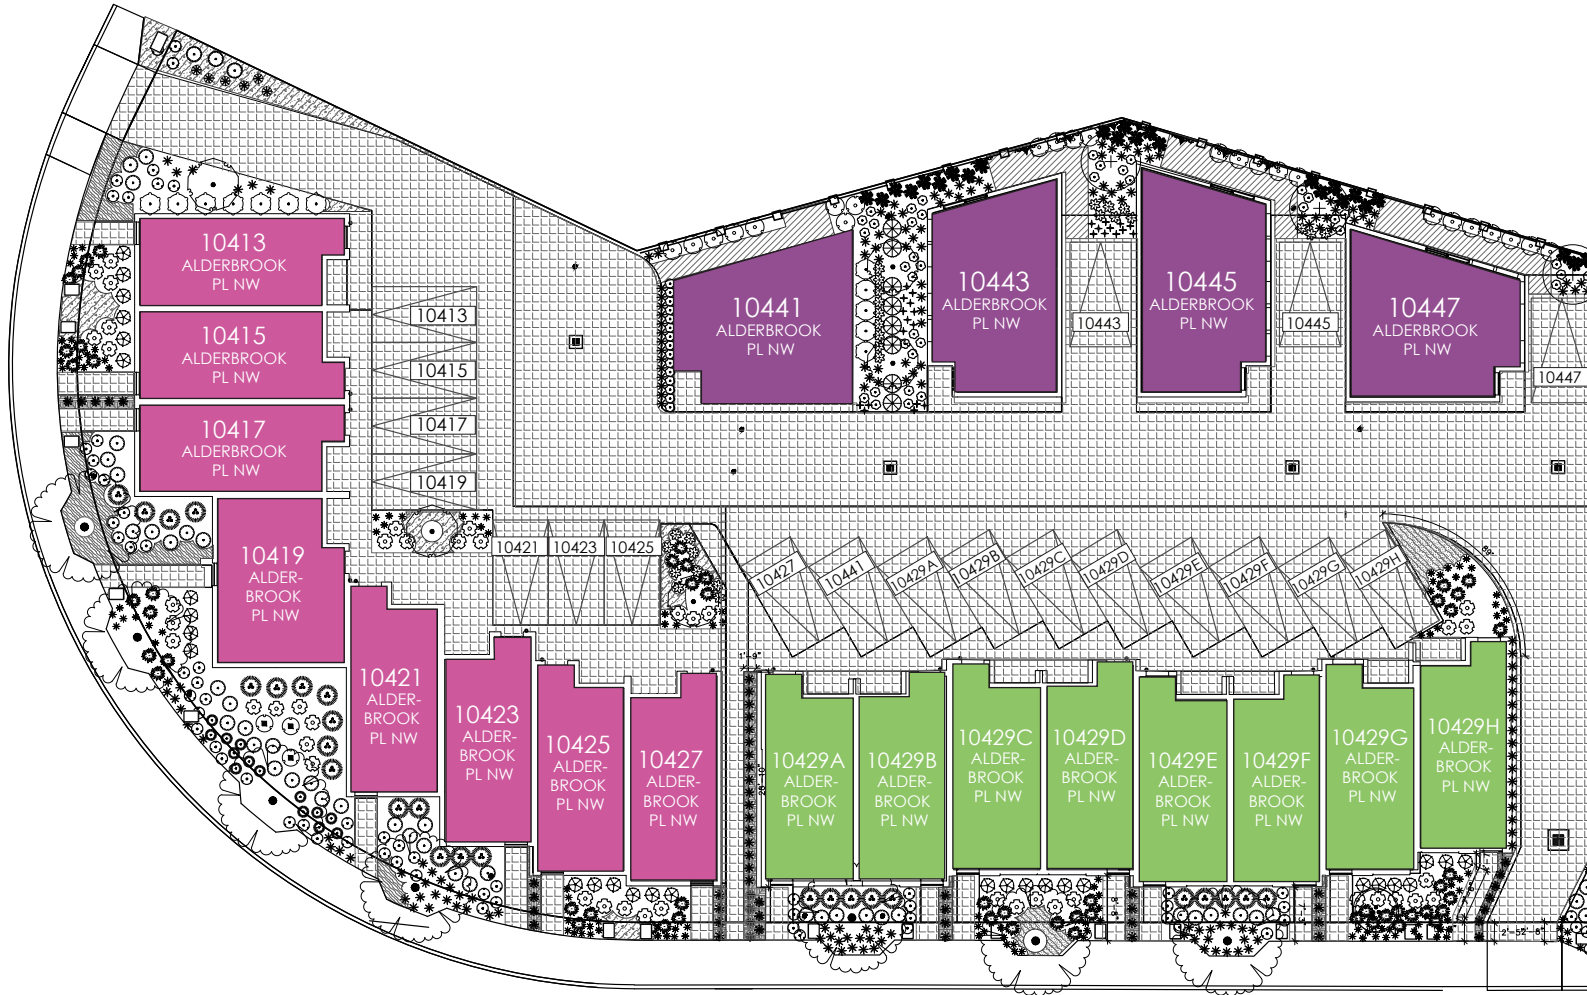

# THE FLORA COLLECTION SITE MAP

GREENWOOD | 10413 - 10447 ALDERBROOK PL NW, SEATTLE, WA 98177  
LOCATED ON ALDERBROOK PL NW EAST OF 8TH AVE NW  
GROSS SQUARE FOOTAGE RANGES FROM 1,084 - 1,683

- HYACINTH
- JASMINE
- ZINNIA

ALDERBROOK PL NW

PID: 462

GREENCITY DEVELOPMENT | AN ISOLA HOMES PREFERRED BUILDER | ISOLA HOMES.COM | 206.960.4000

Disclaimer: Floor plans and site plans are for illustrative purposes only. In a continuing effort to improve products and designs, final construction elevations, square footages, floor plans and/or materials and colors may vary. Buyer to verify to their own satisfaction.