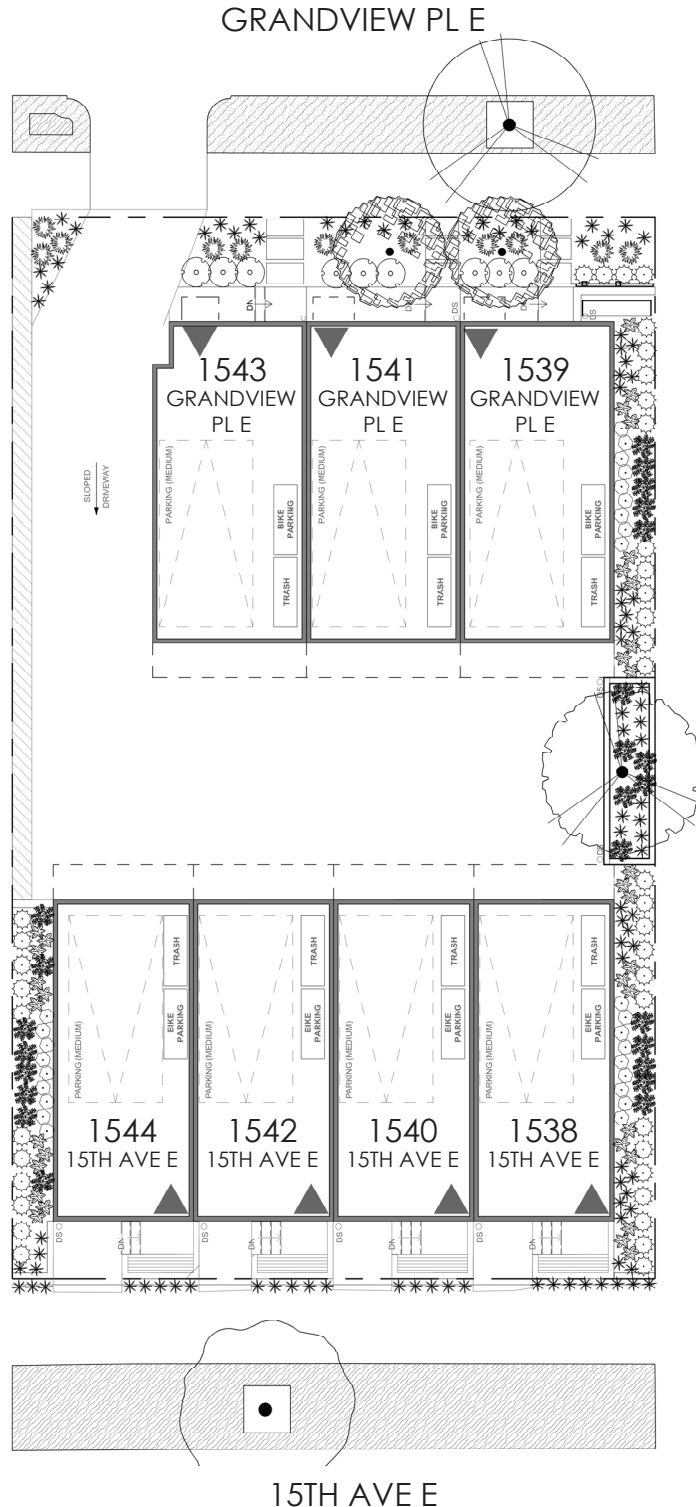

GRANDVIEW SITE MAP

CAPITOL HILL | 1538 - 1544 15TH AVE E +
1539 - 1543 GRANDVIEW PL E, SEATTLE, WA 98112
LOCATED ON 15TH AVE E SOUTH OF E GARFIELD ST
GROSS SQUARE FOOTAGE RANGES FROM 1,242 - 1,352

PID: 469