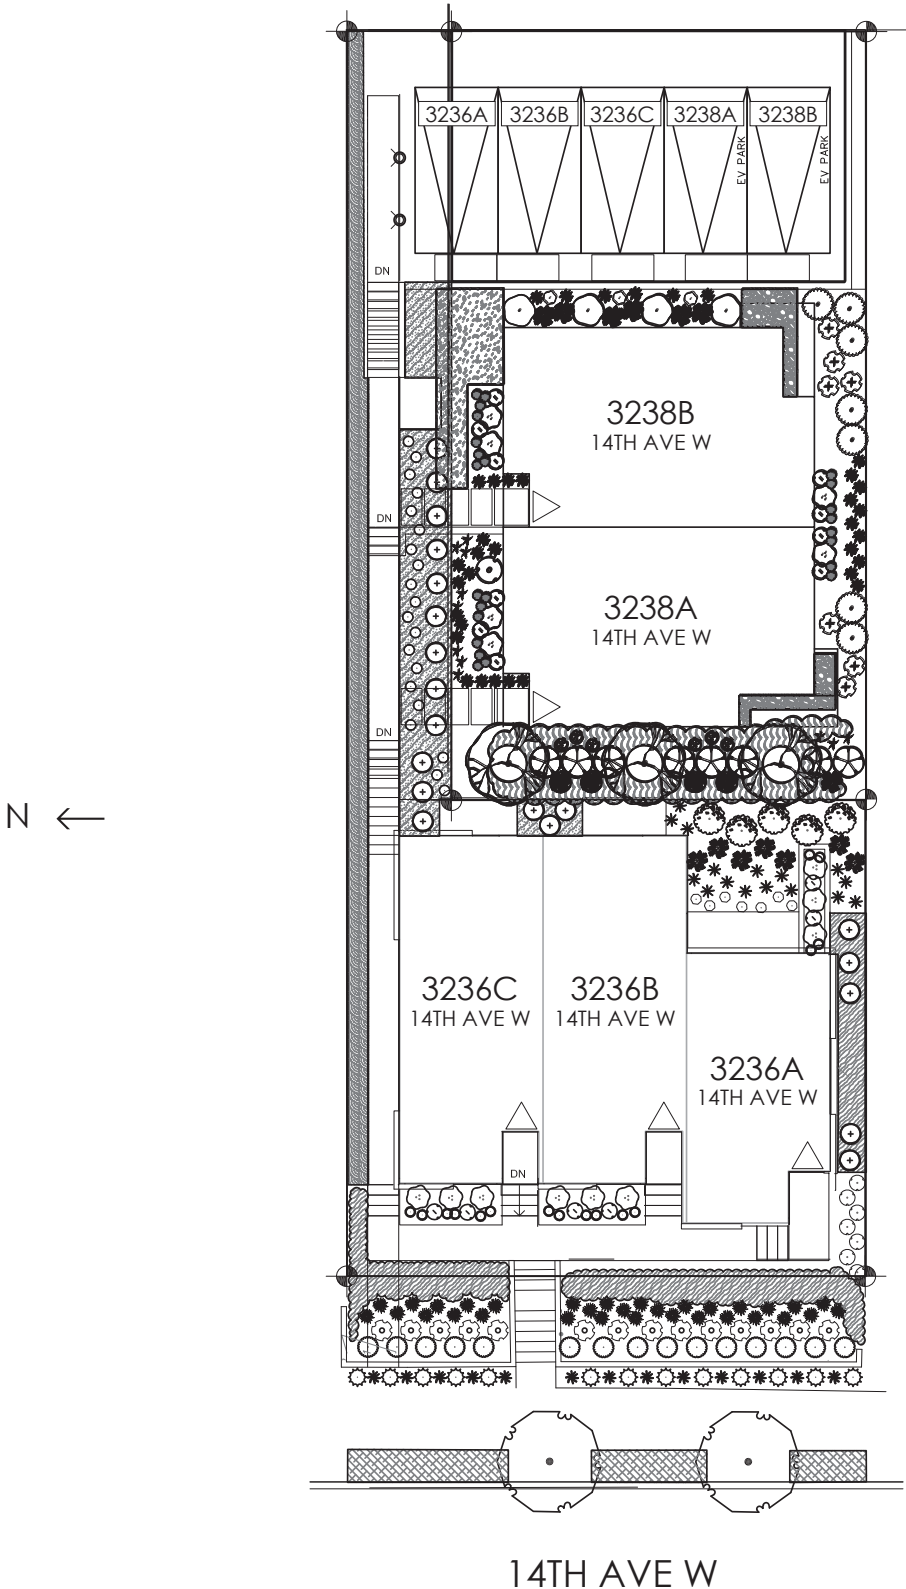

HARLOE SITE MAP

NORTH QUEEN ANNE | 3236 - 3238 14TH AVE W, SEATTLE, WA 98119
 LOCATED ON 14TH AVE W NORTH OF W DRAVUS ST
 GROSS SQUARE FOOTAGE RANGES FROM 1,173 - 1,779

PID: 422