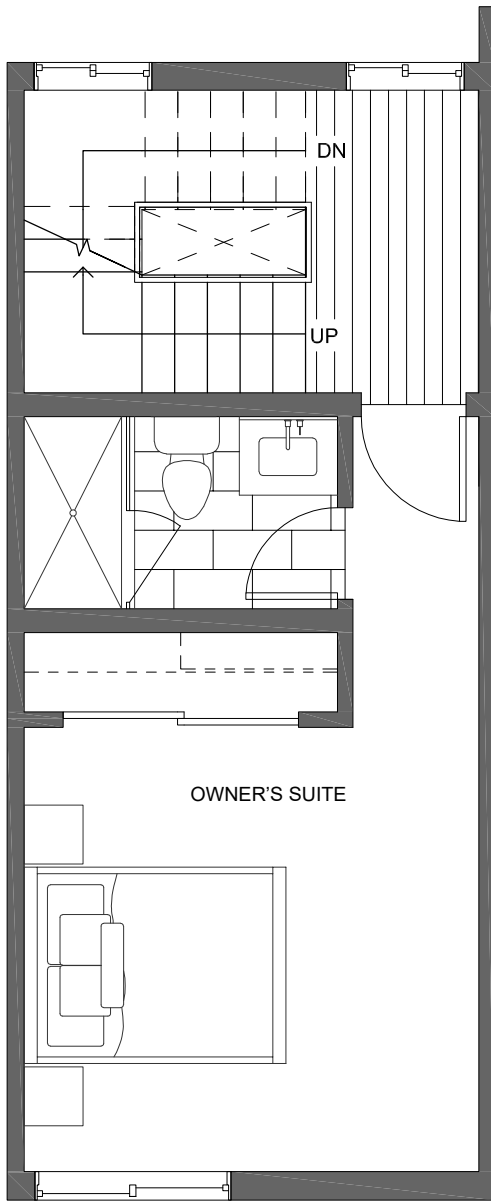

FIRST FLOOR

SECOND FLOOR

PID: 462

Jasmine

of the Flora Collection at Greenwood

10429D ALDERBROOK PL NW

SEATTLE, WA 98177

1,084

2

1.75

PARKING SPACE

THIRD FLOOR

ROOF DECK

PID: 462