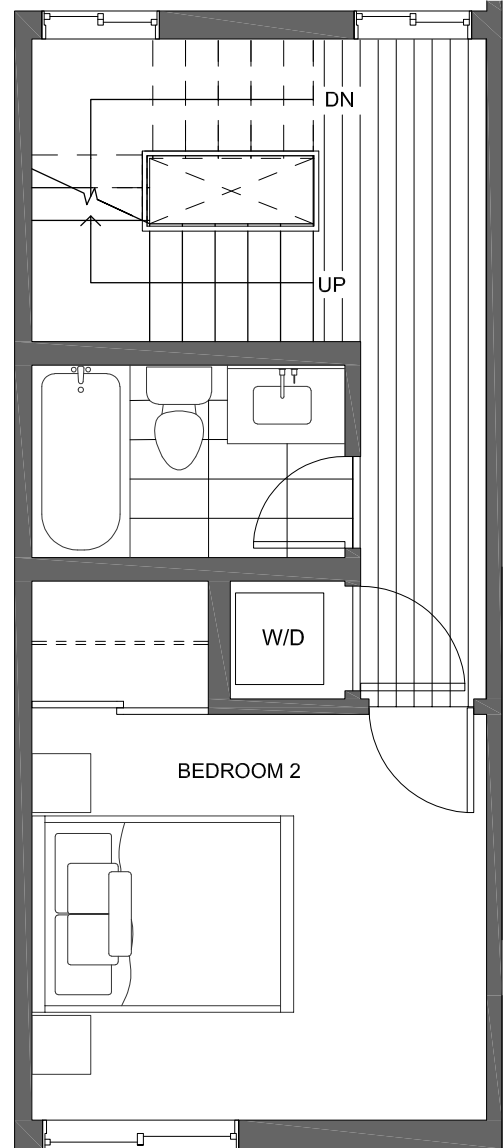

FIRST FLOOR

SECOND FLOOR

PID: 462

Jasmine

of the Flora Collection at Greenwood

10429D ALDERBROOK PL NW

SEATTLE, WA 98177

1,084

2

1.75

PARKING SPACE

THIRD FLOOR

ROOF DECK

PID: 462