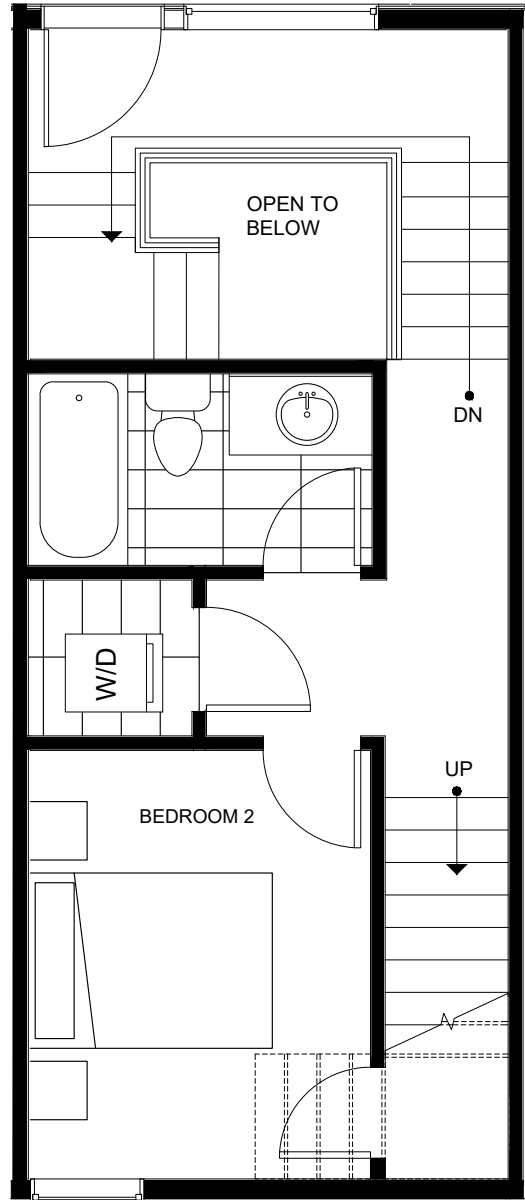

1541 GRANDVIEW PL E

SEATTLE, WA 98112

FIRST FLOOR

SECOND FLOOR

PID: 469

1541 GRANDVIEW PL E

SEATTLE, WA 98112

THIRD FLOOR

FOURTH FLOOR

PID: 469

1541 GRANDVIEW PL E

SEATTLE, WA 98112

1,344

2

2

GARAGE