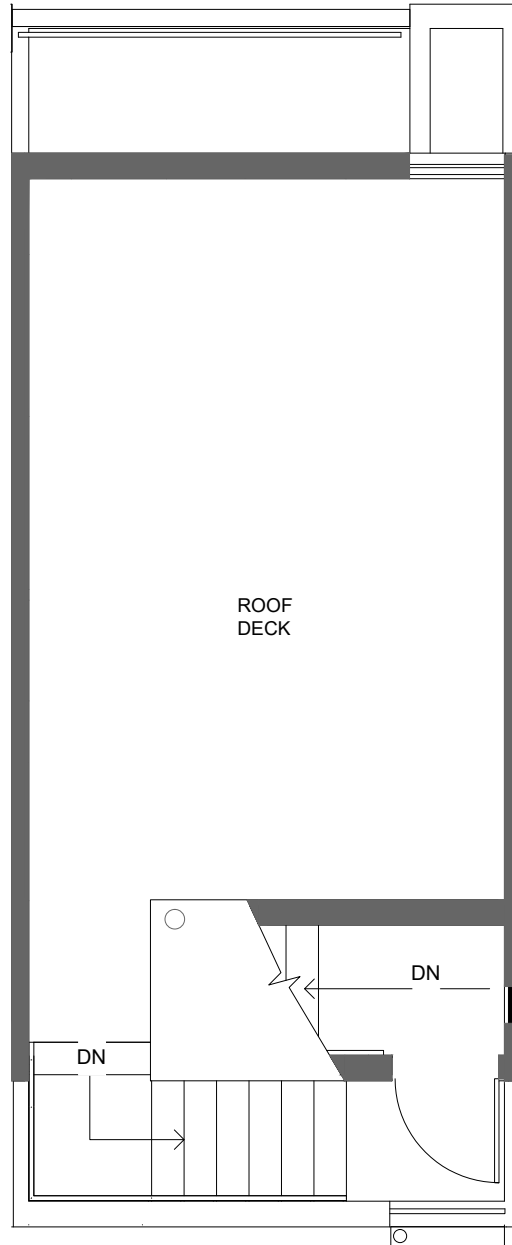

1541 GRANDVIEW PL E

SEATTLE, WA 98112

FIRST FLOOR

SECOND FLOOR

PID: 469

1541 GRANDVIEW PL E

SEATTLE, WA 98112

THIRD FLOOR

FOURTH FLOOR

PID: 469

1541 GRANDVIEW PL E

SEATTLE, WA 98112

1,344

2

2

GARAGE