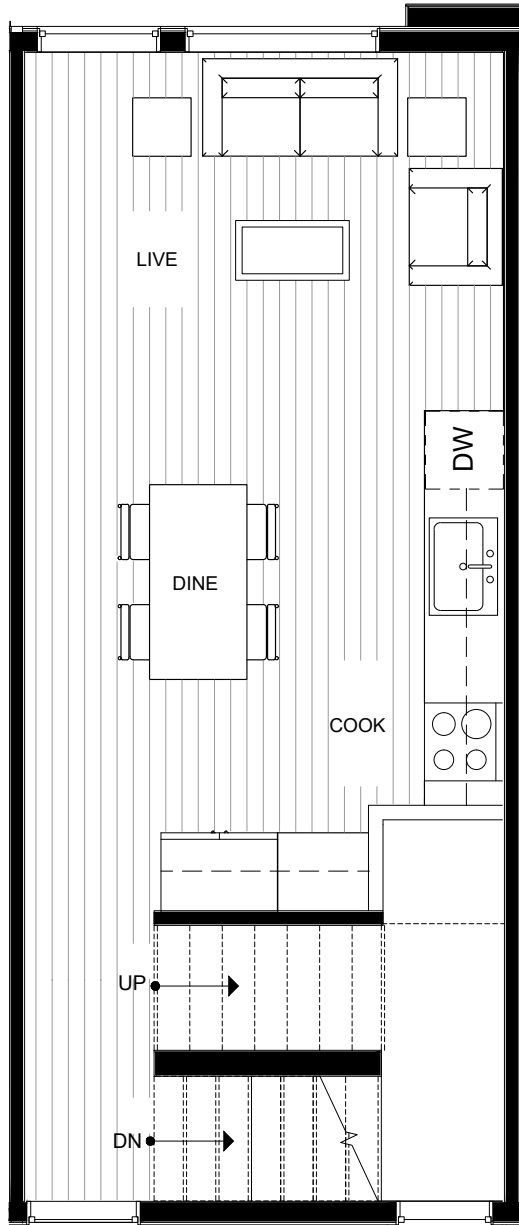

1541 GRANDVIEW PL E

SEATTLE, WA 98112

FIRST FLOOR

SECOND FLOOR

PID: 469

1541 GRANDVIEW PL E

SEATTLE, WA 98112

THIRD FLOOR

FOURTH FLOOR

PID: 469

1541 GRANDVIEW PL E

SEATTLE, WA 98112

1,344

2

2

GARAGE