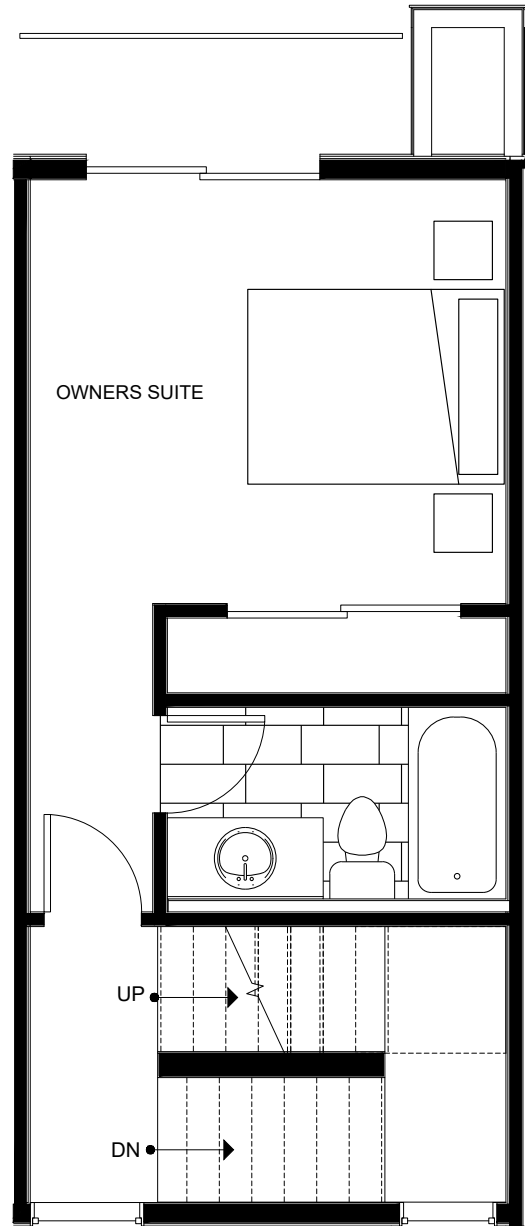

1541 GRANDVIEW PL E

SEATTLE, WA 98112

FIRST FLOOR

SECOND FLOOR

PID: 469

1541 GRANDVIEW PL E

SEATTLE, WA 98112

THIRD FLOOR

FOURTH FLOOR

PID: 469

1541 GRANDVIEW PL E

SEATTLE, WA 98112

1,344

2

2

GARAGE