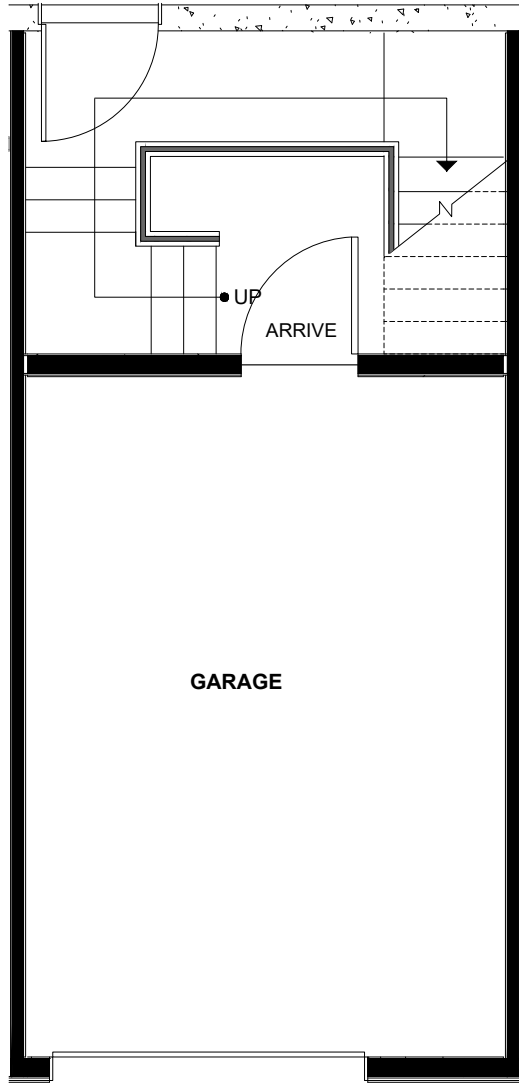

1541 GRANDVIEW PL E

SEATTLE, WA 98112

FIRST FLOOR

SECOND FLOOR

PID: 469

1541 GRANDVIEW PL E

SEATTLE, WA 98112

THIRD FLOOR

FOURTH FLOOR

PID: 469

1541 GRANDVIEW PL E

SEATTLE, WA 98112

1,344

2

2

GARAGE