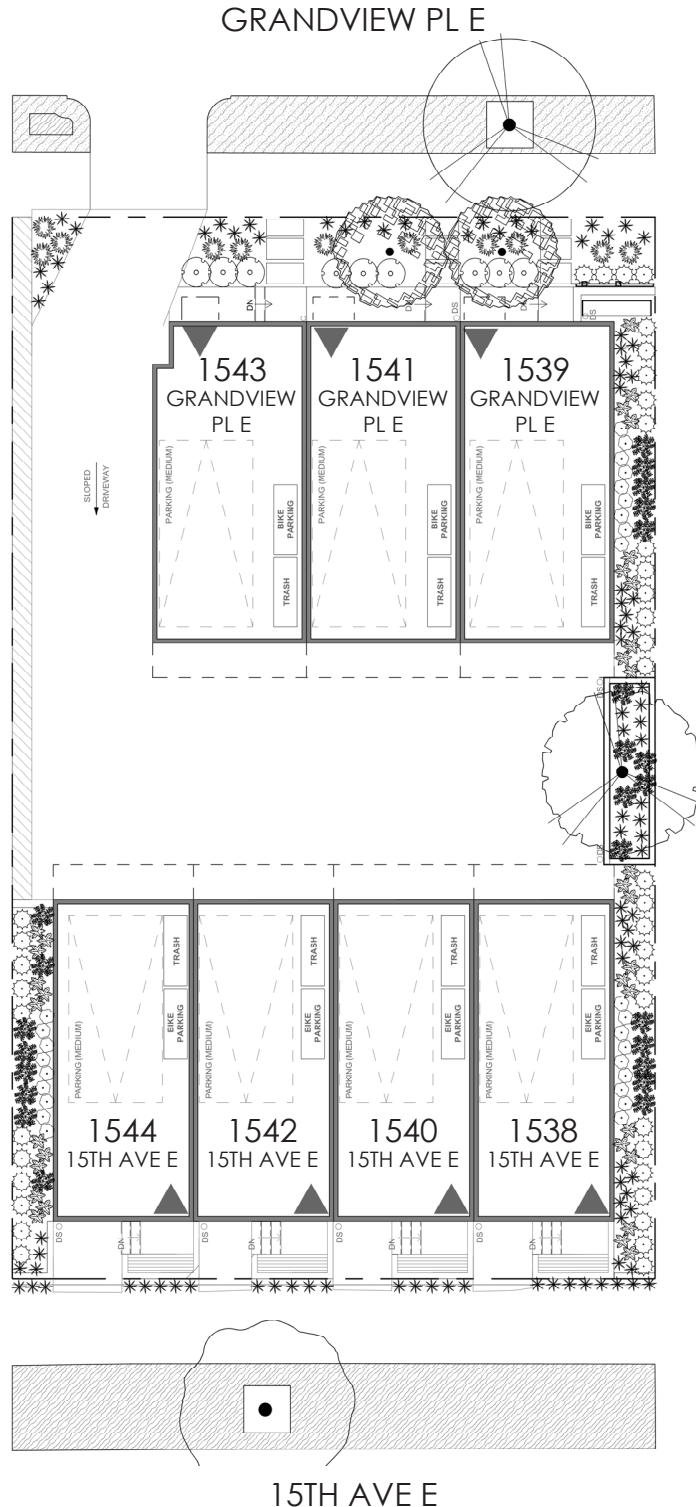

LARRABEE SITE MAP

CAPITOL HILL

1538 - 1544 15TH AVE E + 1539 - 1543 GRANDVIEW PL E, SEATTLE, WA 98112

LOCATED ON 15TH AVE E SOUTH OF E GARFIELD ST

GROSS SQUARE FOOTAGE RANGES FROM 1,242 - 1,352

N ←

PID: 469