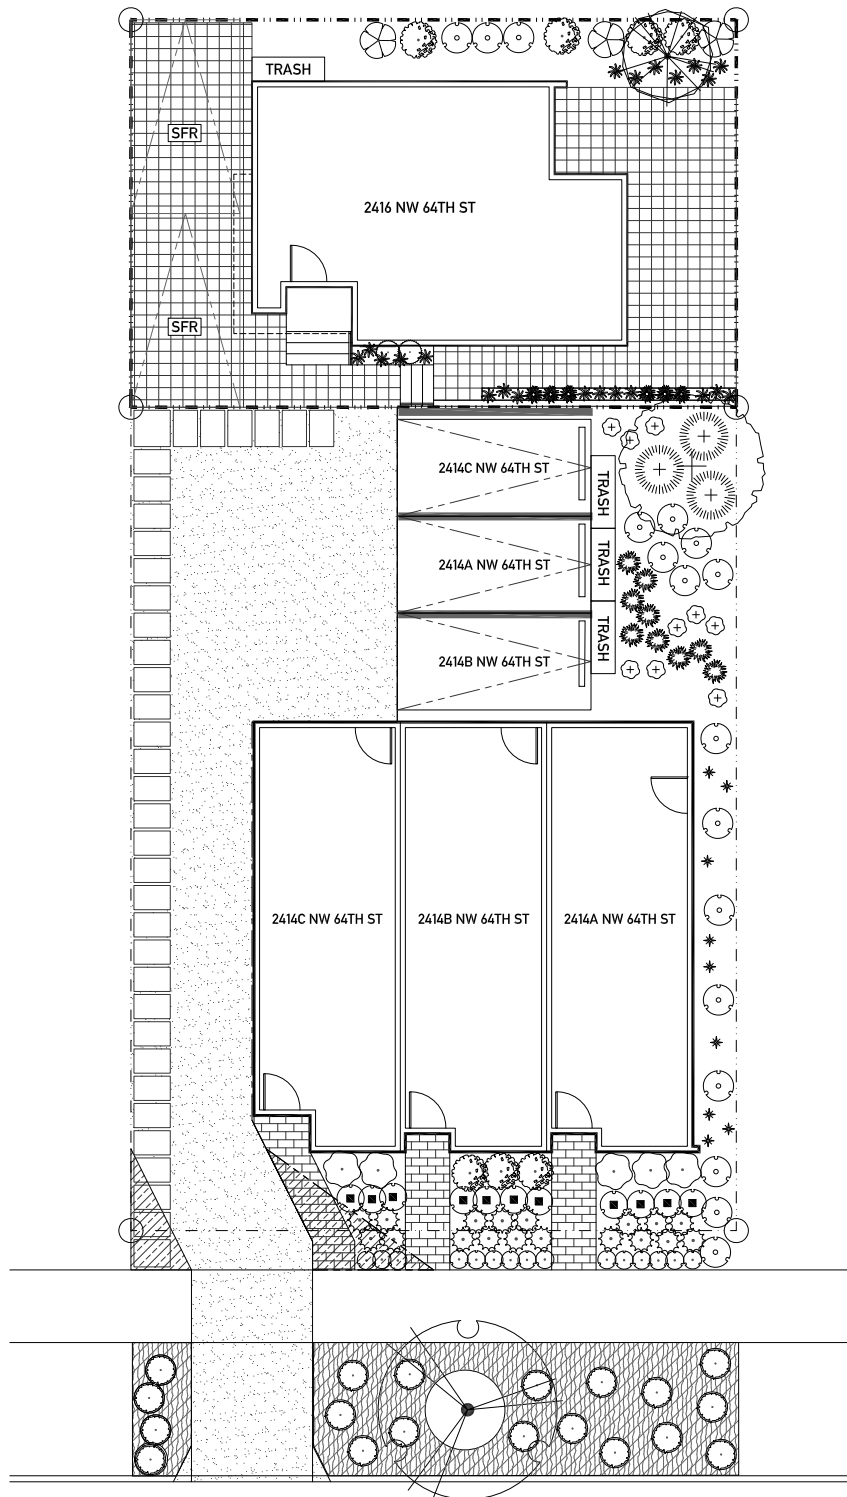

LIFA EAST SITE MAP

BALLARD | 2414 + 2416 NW 64TH ST, SEATTLE, WA 98107

LOCATED ON NW 64TH ST BETWEEN 26TH AVE NW + 24TH AVE NW

NW 64TH STREET

ISOLAHOMES.COM | FOR INFO CALL: 206.778.9391 | 13555 SE 36TH ST, BELLEVUE, WA 98006

Disclaimer: Floor plans and site plans are for illustrative purposes only. In a continuing effort to improve products and designs, final construction elevations, square footages, floor plans and/or materials and colors may vary. Buyer to verify to their own satisfaction.