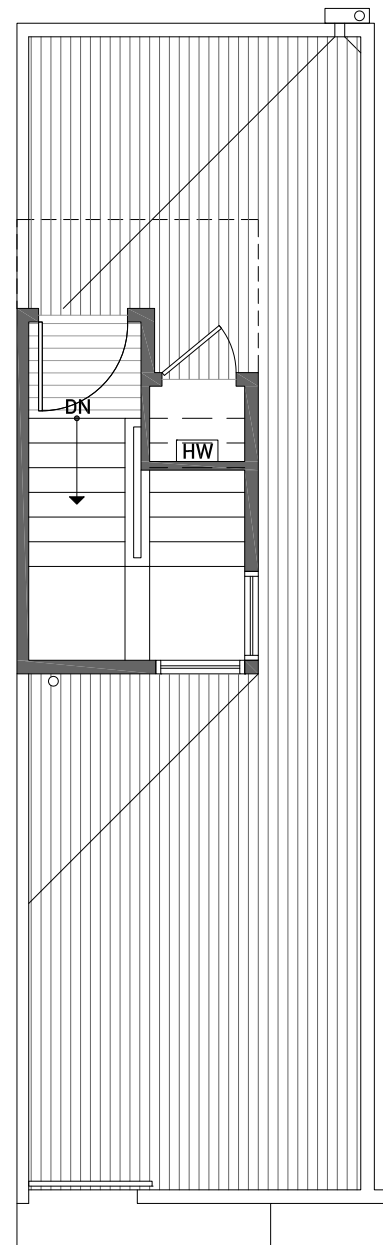

2414A NW 64TH ST

1,579

3

1.75

PARKING SPACE

FIRST FLOOR

SECOND FLOOR

2414A NW 64TH ST

1,579

3

1.75

PARKING SPACE

THIRD FLOOR

ROOF DECK