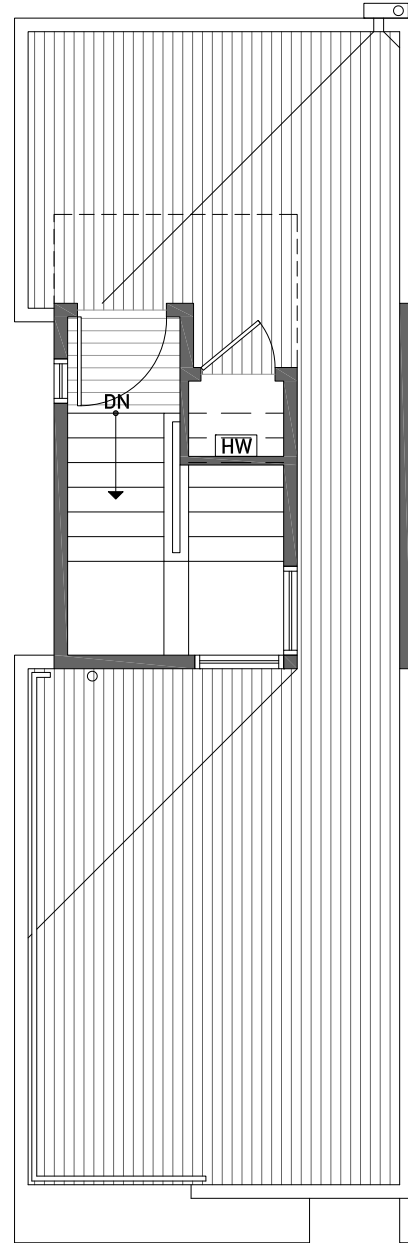

2414C NW 64TH ST

1,510

3

1.75

PARKING SPACE

FIRST FLOOR

SECOND FLOOR

2414C NW 64TH ST

1,510

3

1.75

PARKING SPACE

THIRD FLOOR

ROOF DECK