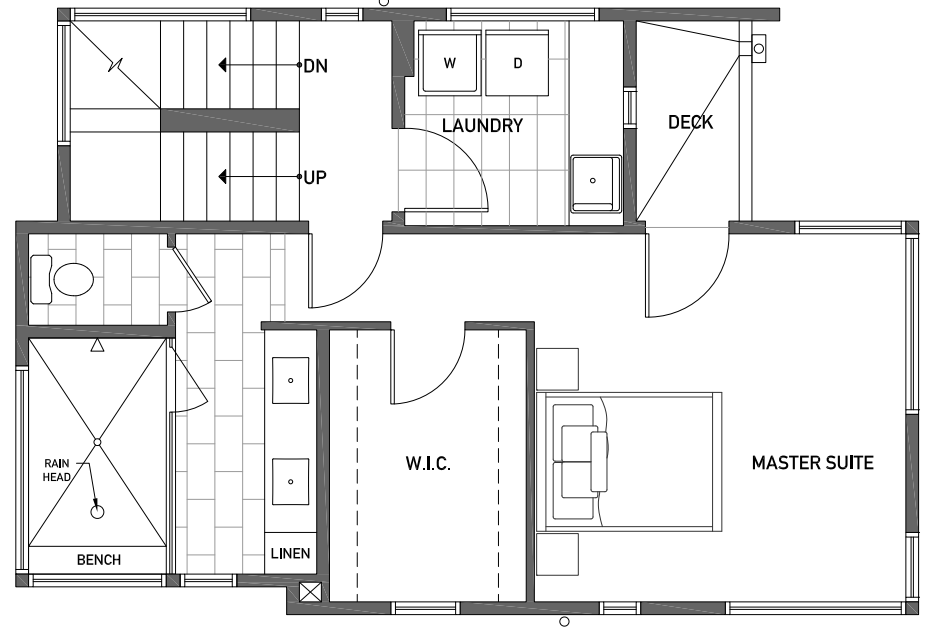

2416 NW 64TH ST

1,935

4

2.25

2 PARKING SPACES

FIRST FLOOR

SECOND FLOOR

2416 NW 64TH ST

1,935

4

2.25

2 PARKING SPACES

NORTH
↑

THIRD FLOOR

ROOF DECK