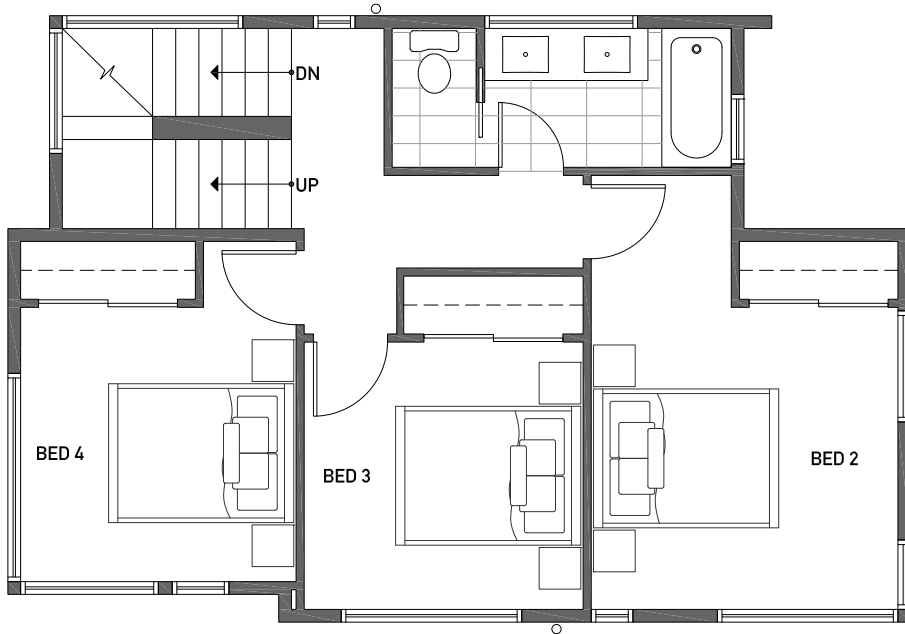

2416 NW 64TH ST

1,935

4

2.25

2 PARKING SPACES

FIRST FLOOR

SECOND FLOOR

2416 NW 64TH ST

1,935

4

2.25

2 PARKING SPACES

NORTH
↑

THIRD FLOOR

ROOF DECK