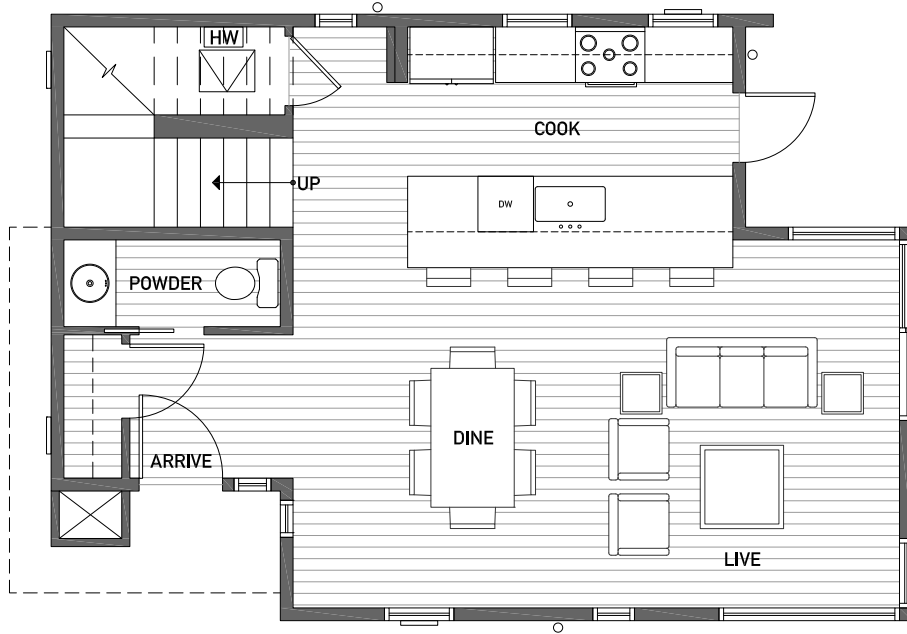

2416 NW 64TH ST

1,935

4

2.25

2 PARKING SPACES

FIRST FLOOR

SECOND FLOOR

2416 NW 64TH ST

1,935

4

2.25

2 PARKING SPACES

NORTH
↑

THIRD FLOOR

ROOF DECK