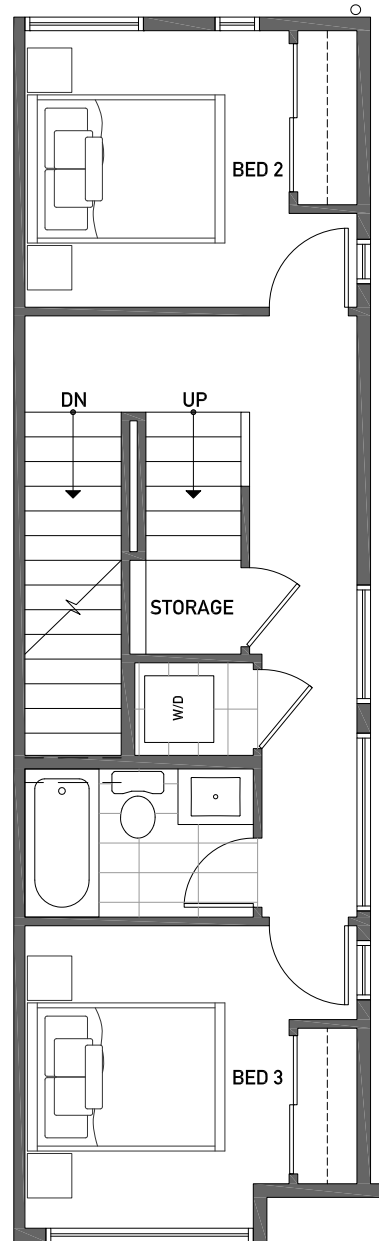

2444A NW 64TH ST

1,579

3

1.75

PARKING SPACE

FIRST FLOOR

SECOND FLOOR

2444A NW 64TH ST

1,579

3

1.75

PARKING SPACE

THIRD FLOOR

ROOF DECK