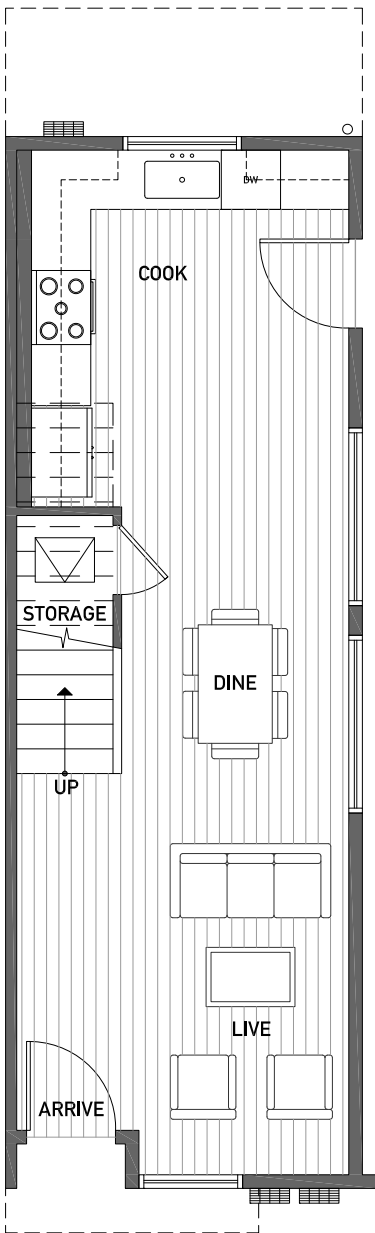

2444A NW 64TH ST

1,579

3

1.75

PARKING SPACE

FIRST FLOOR

SECOND FLOOR

2444A NW 64TH ST

1,579

3

1.75

PARKING SPACE

THIRD FLOOR

ROOF DECK