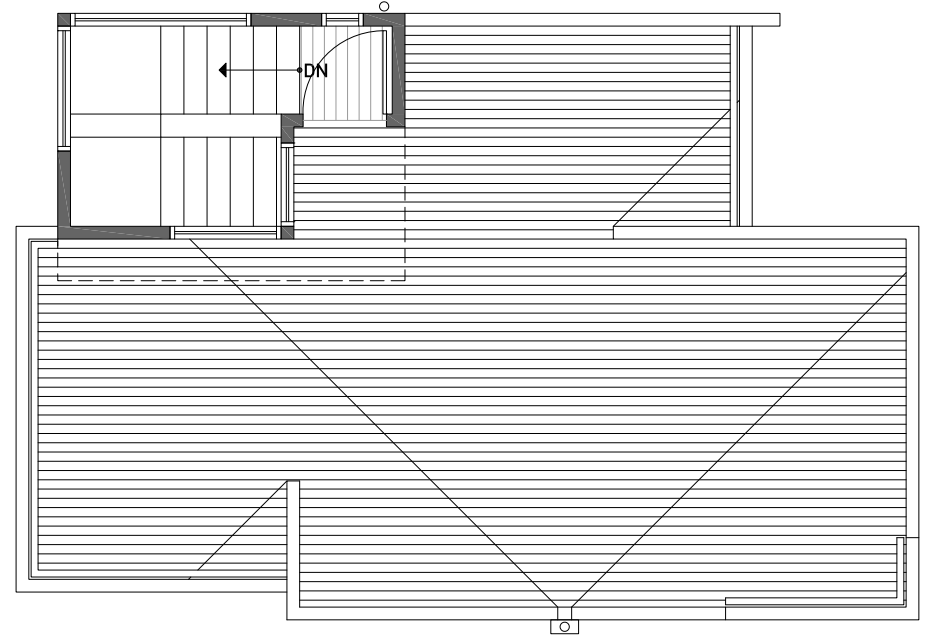

# 2450 NW 64TH ST

1,935

4

2.25

2 PARKING SPACES

NORTH  
↑

THIRD FLOOR

ROOF DECK