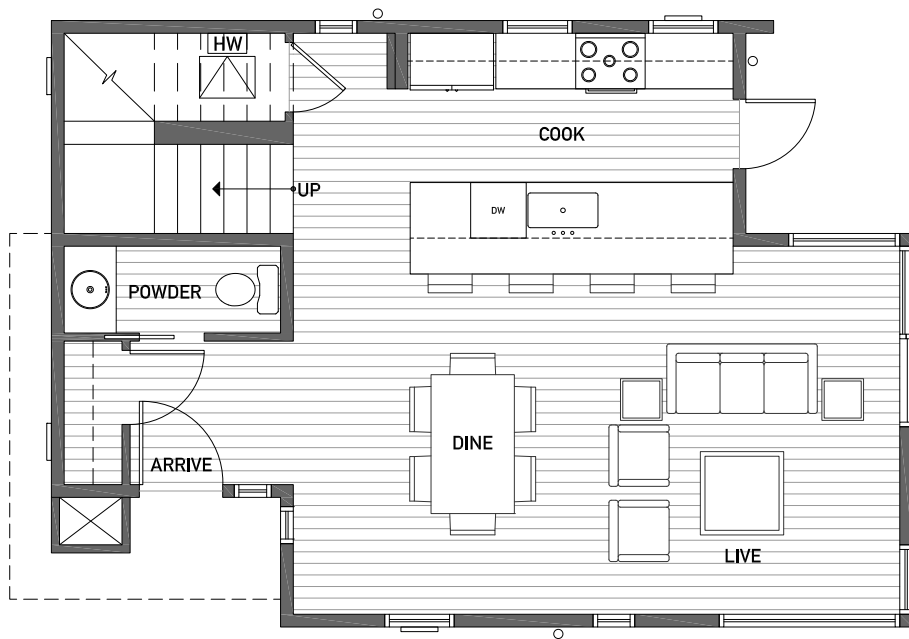

# 2450 NW 64TH ST

FIRST FLOOR

SECOND FLOOR

# 2450 NW 64TH ST

1,935

4

2.25

2 PARKING SPACES

NORTH  
↑

THIRD FLOOR

ROOF DECK