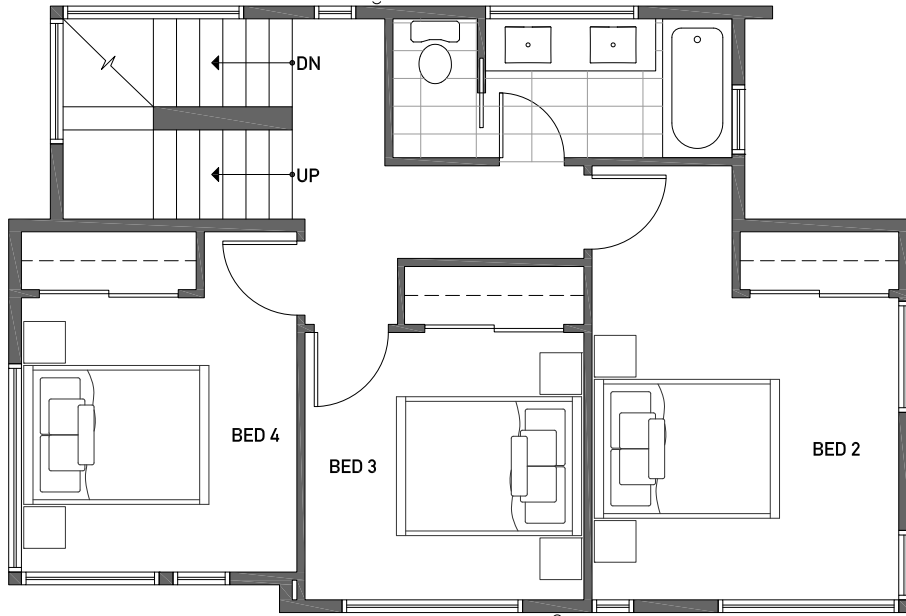

# 2450 NW 64TH ST

1,935

4

2.25

2 PARKING SPACES

NORTH  
↑

THIRD FLOOR

ROOF DECK