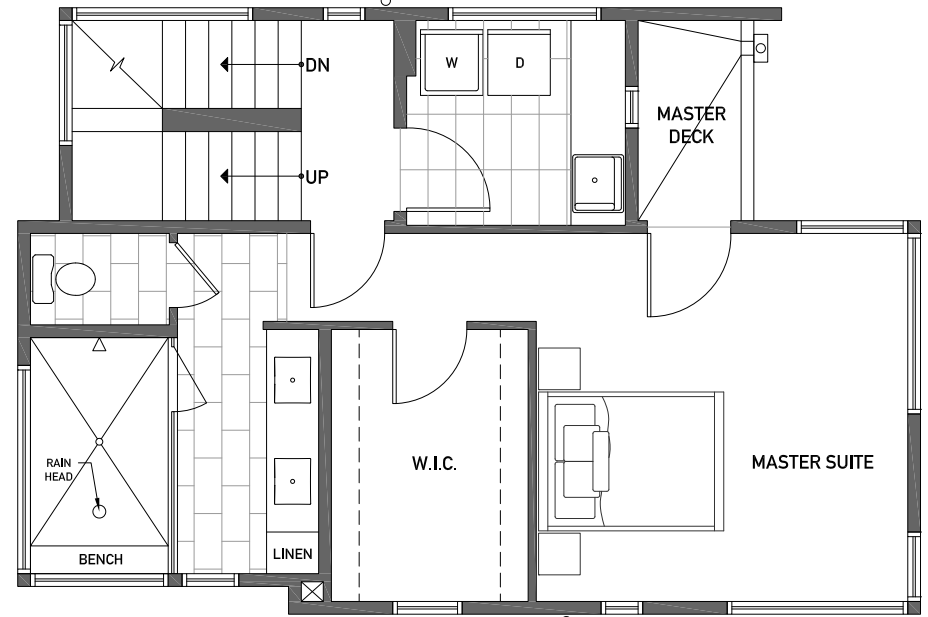

# 2450 NW 64TH ST

FIRST FLOOR

SECOND FLOOR

# 2450 NW 64TH ST

1,935

4

2.25

2 PARKING SPACES

NORTH  
↑

THIRD FLOOR

ROOF DECK