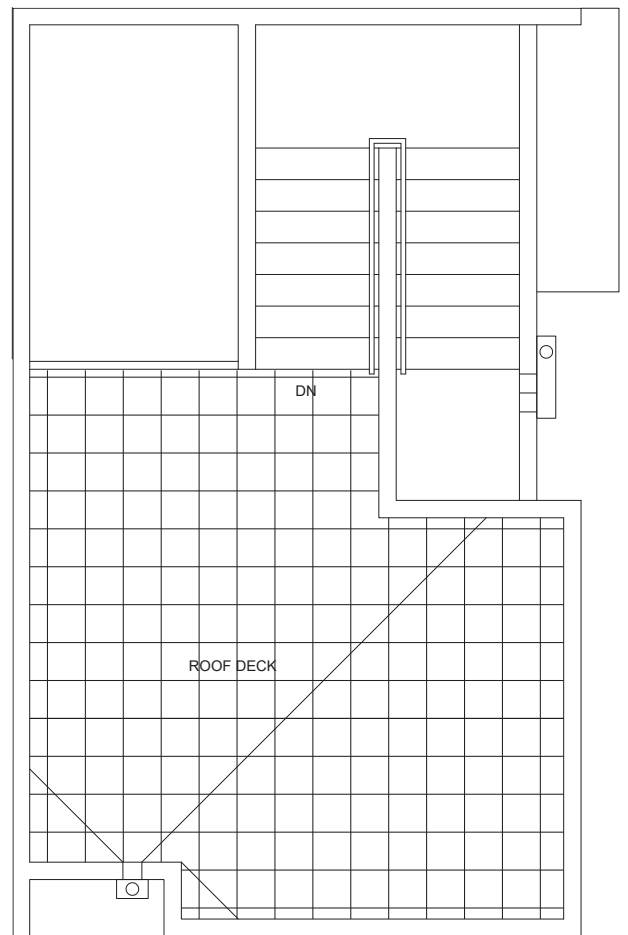

# 1037 NE NORTHGATE WAY

SEATTLE, WA 98125

FIRST FLOOR

SECOND FLOOR

PID: 427

# 1037 NE NORTHGATE WAY

SEATTLE, WA 98125

THIRD FLOOR

ROOF DECK

PID: 427

ISOLAHOMES.COM | 206.413.9555 | 13555 SE 36TH ST., SUITE 320, BELLEVUE, WA 98006

Disclaimer: Floor plans and site plans are for illustrative purposes only. In a continuing effort to improve products and designs, final construction elevations, square footages, floor plans and/or materials and colors may vary. Buyer to verify to their own satisfaction.