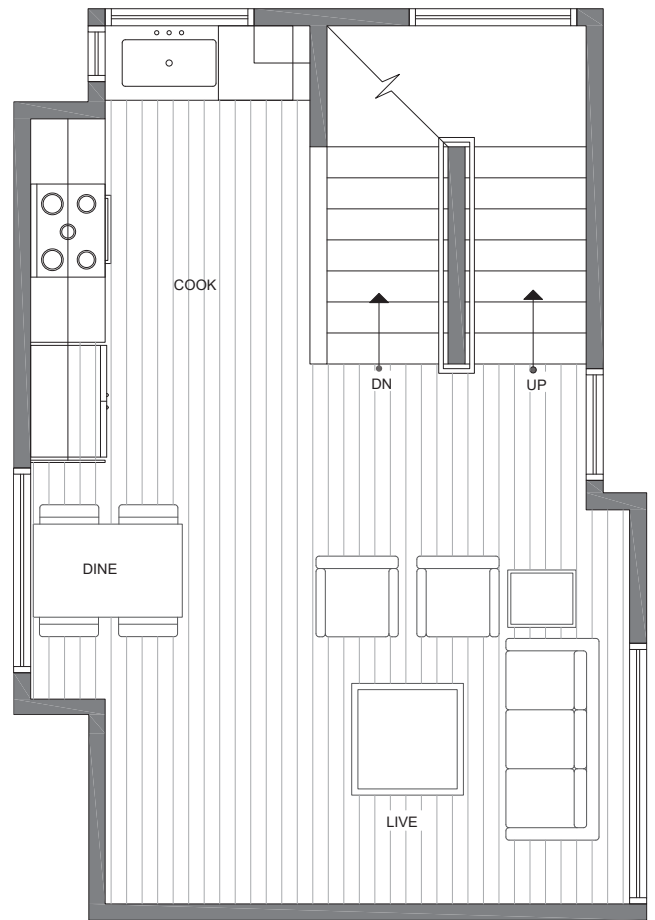

# 1037 NE NORTHGATE WAY

SEATTLE, WA 98125

FIRST FLOOR

SECOND FLOOR

PID: 427

# 1037 NE NORTHGATE WAY

SEATTLE, WA 98125

THIRD FLOOR

ROOF DECK

PID: 427

ISOLAHOMES.COM | 206.413.9555 | 13555 SE 36TH ST., SUITE 320, BELLEVUE, WA 98006

Disclaimer: Floor plans and site plans are for illustrative purposes only. In a continuing effort to improve products and designs, final construction elevations, square footages, floor plans and/or materials and colors may vary. Buyer to verify to their own satisfaction.