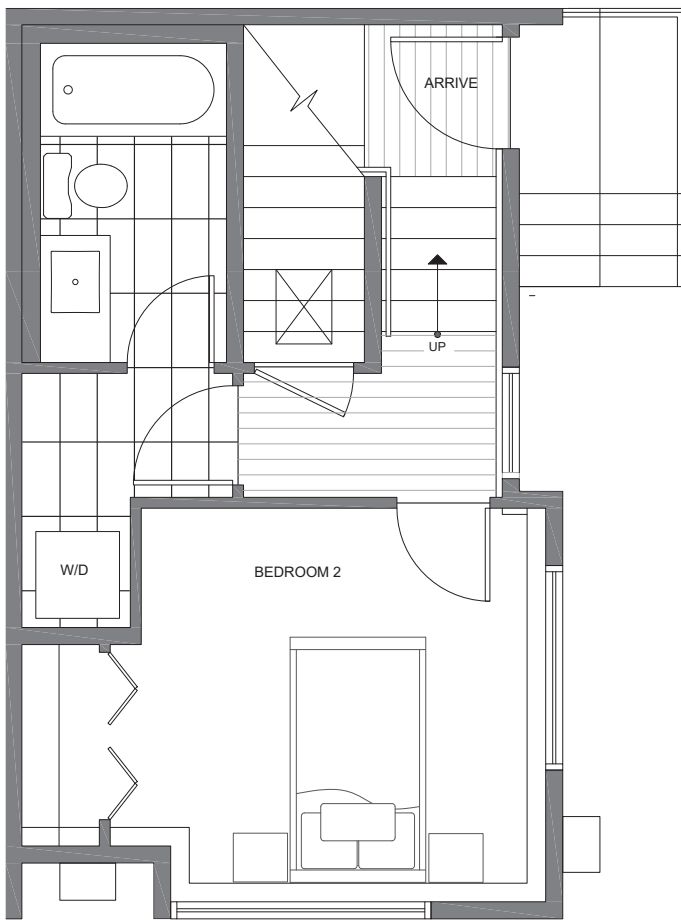

# 1037 NE NORTHGATE WAY

SEATTLE, WA 98125

FIRST FLOOR

SECOND FLOOR

PID: 427

# 1037 NE NORTHGATE WAY

SEATTLE, WA 98125

THIRD FLOOR

ROOF DECK

PID: 427

ISOLAHOMES.COM | 206.413.9555 | 13555 SE 36TH ST., SUITE 320, BELLEVUE, WA 98006

Disclaimer: Floor plans and site plans are for illustrative purposes only. In a continuing effort to improve products and designs, final construction elevations, square footages, floor plans and/or materials and colors may vary. Buyer to verify to their own satisfaction.