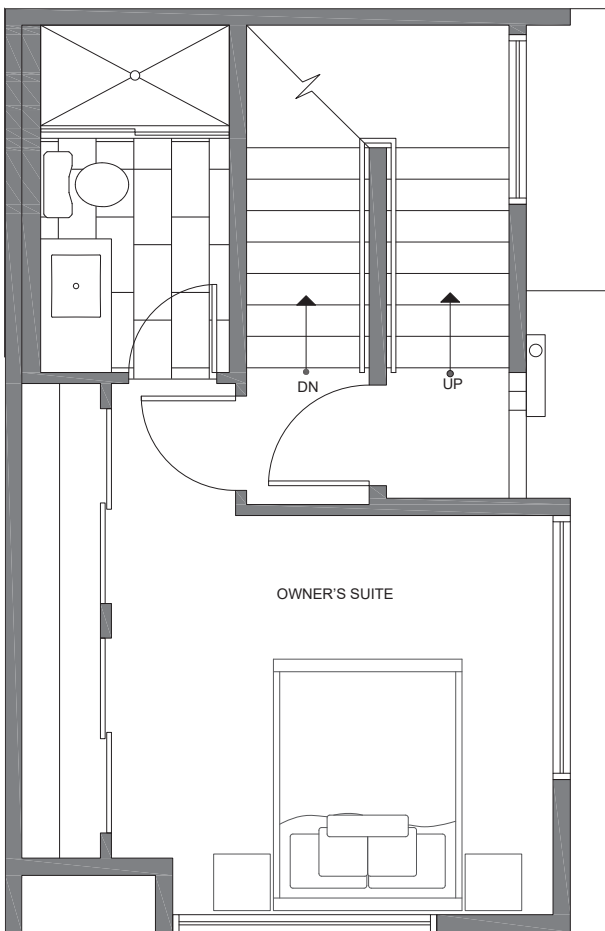

# 1037 NE NORTHGATE WAY

SEATTLE, WA 98125

FIRST FLOOR

SECOND FLOOR

PID: 427

# 1037 NE NORTHGATE WAY

SEATTLE, WA 98125

THIRD FLOOR

ROOF DECK

PID: 427

ISOLAHOMES.COM | 206.413.9555 | 13555 SE 36TH ST., SUITE 320, BELLEVUE, WA 98006

Disclaimer: Floor plans and site plans are for illustrative purposes only. In a continuing effort to improve products and designs, final construction elevations, square footages, floor plans and/or materials and colors may vary. Buyer to verify to their own satisfaction.