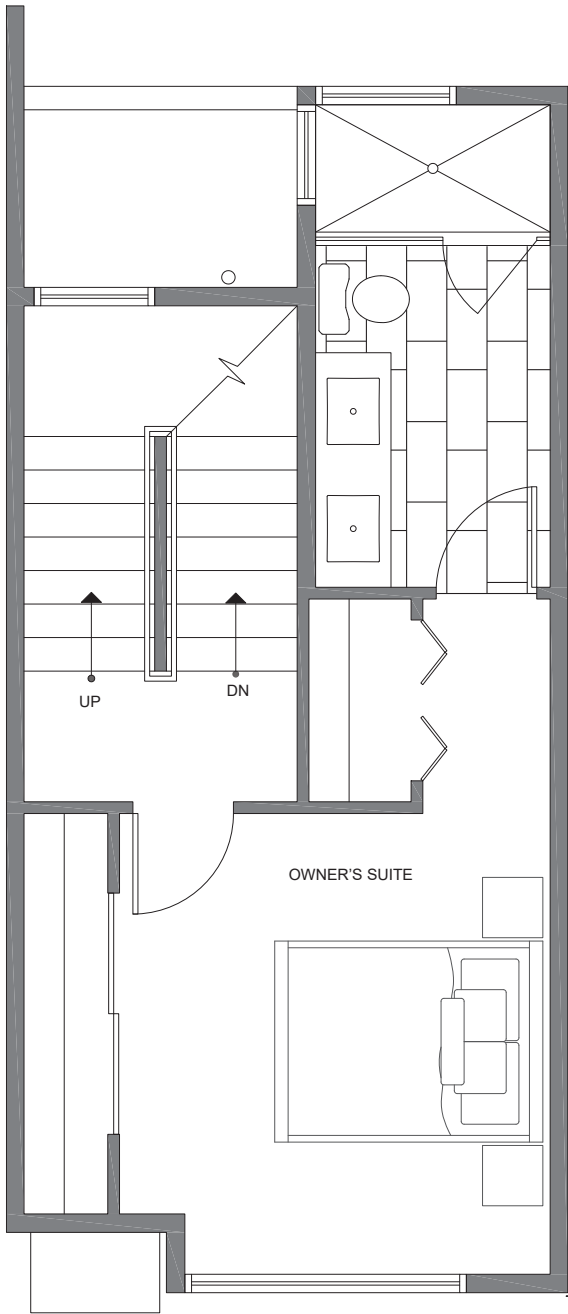

10845 11TH AVE NE

SEATTLE, WA 98125

1,191

2

1.75

FIRST FLOOR

SECOND FLOOR

PID: 427

ISOLAHOMES.COM | 206.413.9555 | 13555 SE 36TH ST., SUITE 320, BELLEVUE, WA 98006

Disclaimer: Floor plans and site plans are for illustrative purposes only. In a continuing effort to improve products and designs, final construction elevations, square footages, floor plans and/or materials and colors may vary. Buyer to verify to their own satisfaction.

10845 11TH AVE NE

SEATTLE, WA 98125

1,191

2

1.75

THIRD FLOOR

ROOF DECK

PID: 427