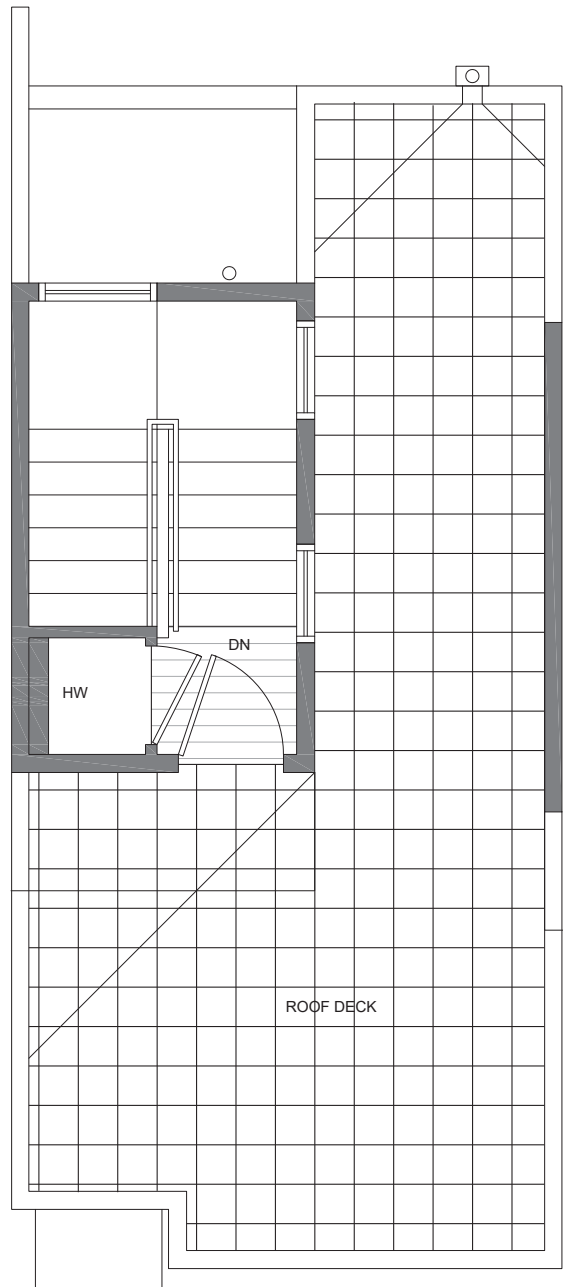

10845 11TH AVE NE

SEATTLE, WA 98125

1,191

2

1.75

FIRST FLOOR

SECOND FLOOR

PID: 427

ISOLAHOMES.COM | 206.413.9555 | 13555 SE 36TH ST., SUITE 320, BELLEVUE, WA 98006

Disclaimer: Floor plans and site plans are for illustrative purposes only. In a continuing effort to improve products and designs, final construction elevations, square footages, floor plans and/or materials and colors may vary. Buyer to verify to their own satisfaction.

10845 11TH AVE NE

SEATTLE, WA 98125

1,191

2

1.75

THIRD FLOOR

ROOF DECK

PID: 427