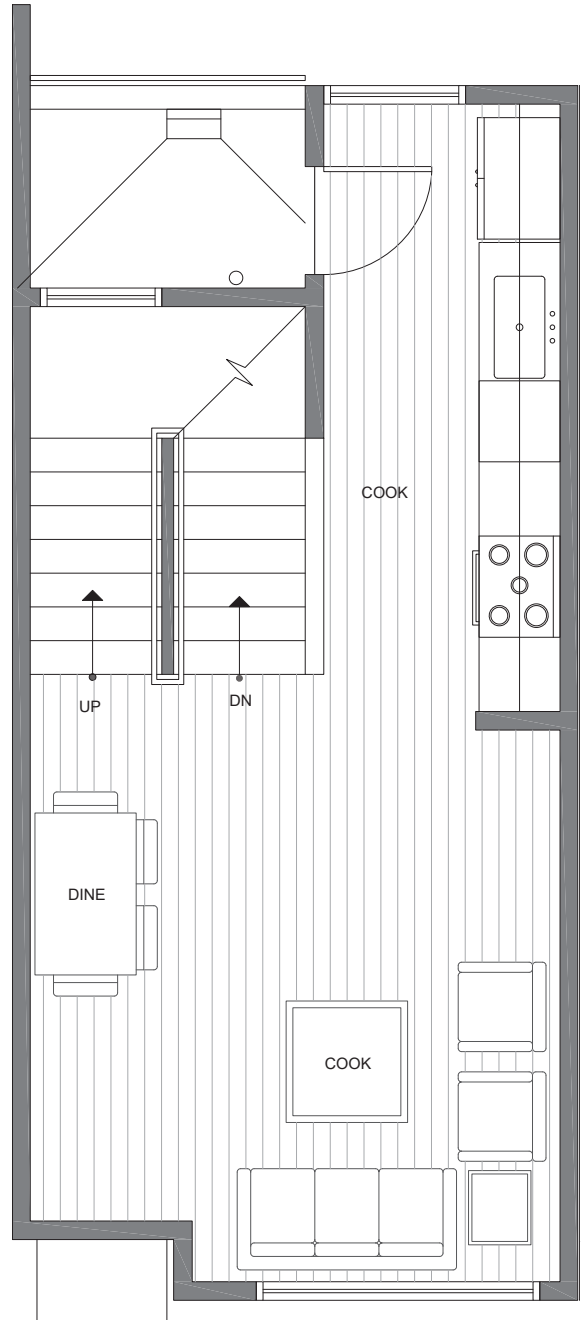

10845 11TH AVE NE

SEATTLE, WA 98125

1,191

2

1.75

FIRST FLOOR

SECOND FLOOR

PID: 427

ISOLAHOMES.COM | 206.413.9555 | 13555 SE 36TH ST., SUITE 320, BELLEVUE, WA 98006

Disclaimer: Floor plans and site plans are for illustrative purposes only. In a continuing effort to improve products and designs, final construction elevations, square footages, floor plans and/or materials and colors may vary. Buyer to verify to their own satisfaction.

10845 11TH AVE NE

SEATTLE, WA 98125

1,191

2

1.75

THIRD FLOOR

ROOF DECK

PID: 427