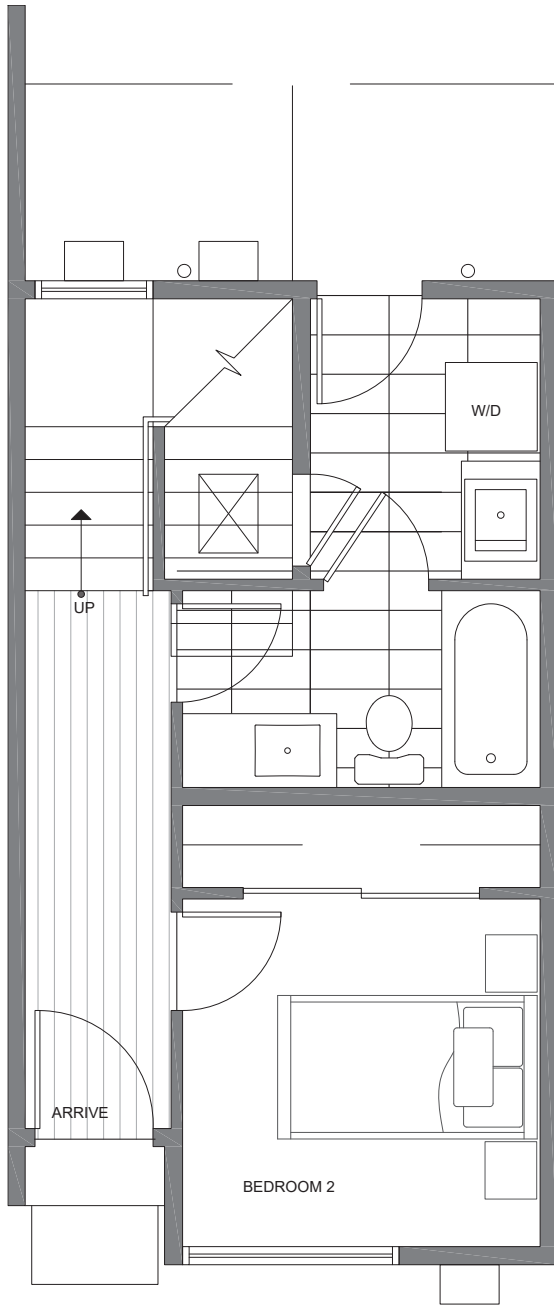

10845 11TH AVE NE

SEATTLE, WA 98125

1,191

2

1.75

FIRST FLOOR

SECOND FLOOR

PID: 427

ISOLAHOMES.COM | 206.413.9555 | 13555 SE 36TH ST., SUITE 320, BELLEVUE, WA 98006

Disclaimer: Floor plans and site plans are for illustrative purposes only. In a continuing effort to improve products and designs, final construction elevations, square footages, floor plans and/or materials and colors may vary. Buyer to verify to their own satisfaction.

10845 11TH AVE NE

SEATTLE, WA 98125

1,191

2

1.75

THIRD FLOOR

ROOF DECK

PID: 427