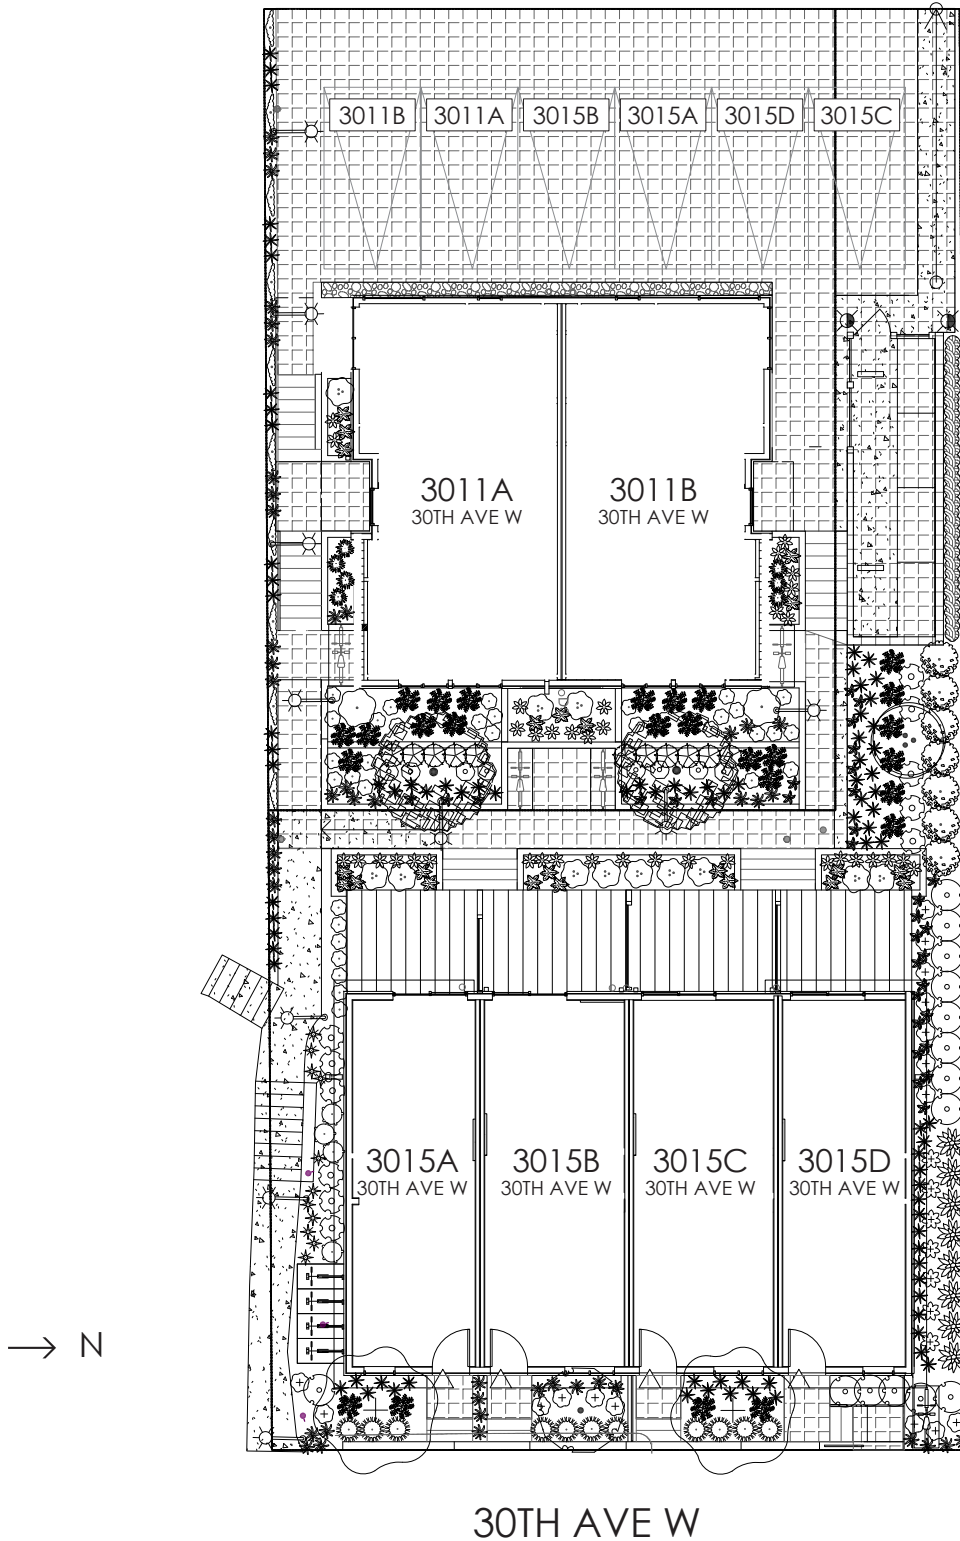

LOCHLAN SITE MAP

MAGNOLIA | 3011 + 3015 30TH AVE W, SEATTLE, WA 98199
 LOCATED ON 30TH AVE W NORTH OF W BARRETT ST
 GROSS SQUARE FOOTAGE RANGES FROM 1,158 - 1,818

PID: 424