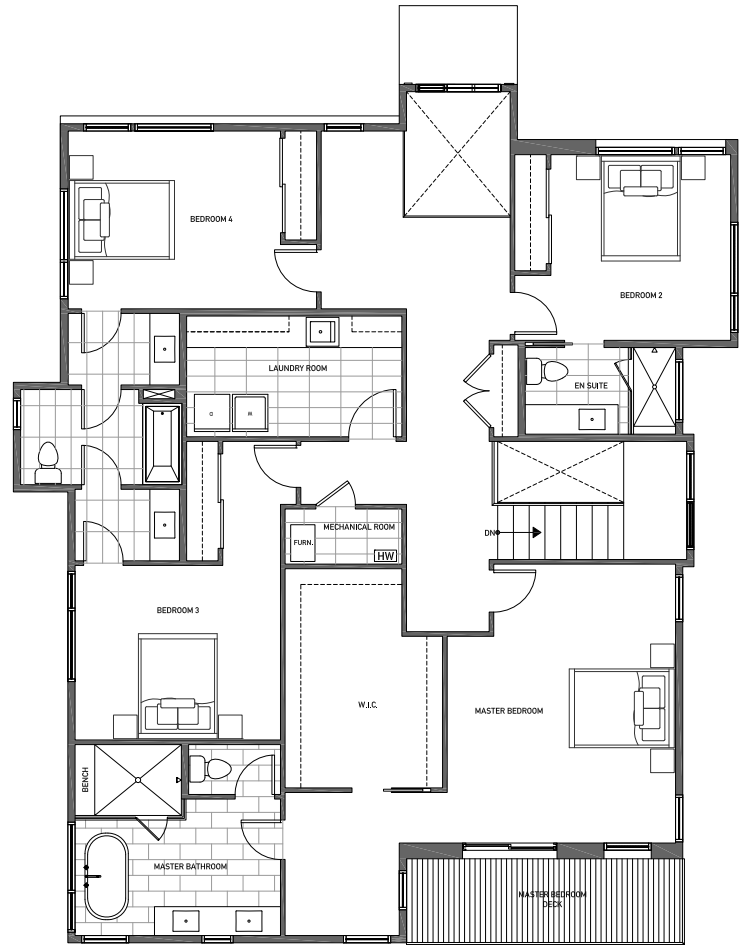

SHEFFIELD PARK

13123 NE 113TH ST

KIRKLAND, WA 98033

LOT 1

4

3.25

GARAGE

3,386 APPROX. SQ. FT

FIRST FLOOR

SECOND FLOOR

HUGHES HOMES | AN ISOLA HOMES PREFERRED BUILDER | ISOLAHOMES.COM | FOR INFO CALL: 206.673.3427

Disclaimer: Floor plans and site plans are for illustrative purposes only. In a continuing effort to improve products and designs, final construction elevations, square footages, floor plans and/or materials and colors may vary. Buyer to verify to their own satisfaction.