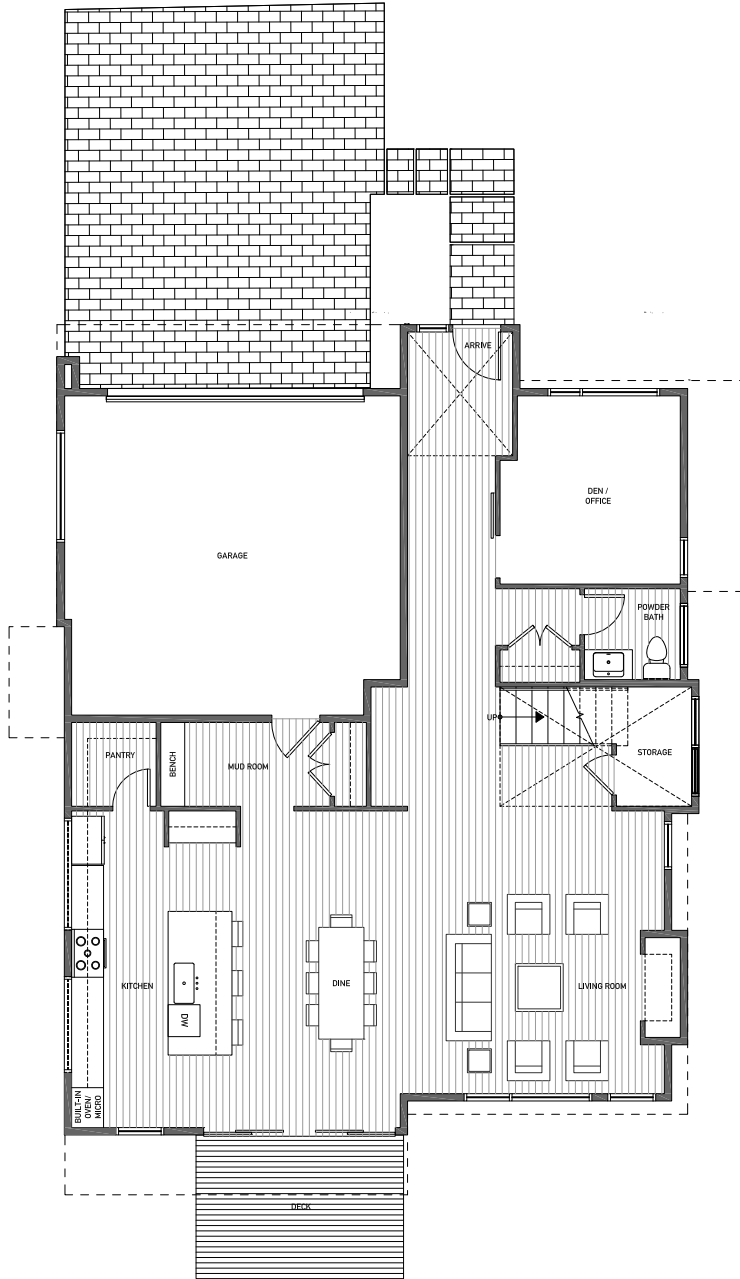

SHEFFIELD PARK

13123 NE 113TH ST

KIRKLAND, WA 98033

LOT 1

4

3.25

GARAGE

3,386 APPROX. SQ. FT

FIRST FLOOR

SECOND FLOOR

HUGHES HOMES | AN ISOLA HOMES PREFERRED BUILDER | ISOLAHOMES.COM | FOR INFO CALL: 206.673.3427

Disclaimer: Floor plans and site plans are for illustrative purposes only. In a continuing effort to improve products and designs, final construction elevations, square footages, floor plans and/or materials and colors may vary. Buyer to verify to their own satisfaction.