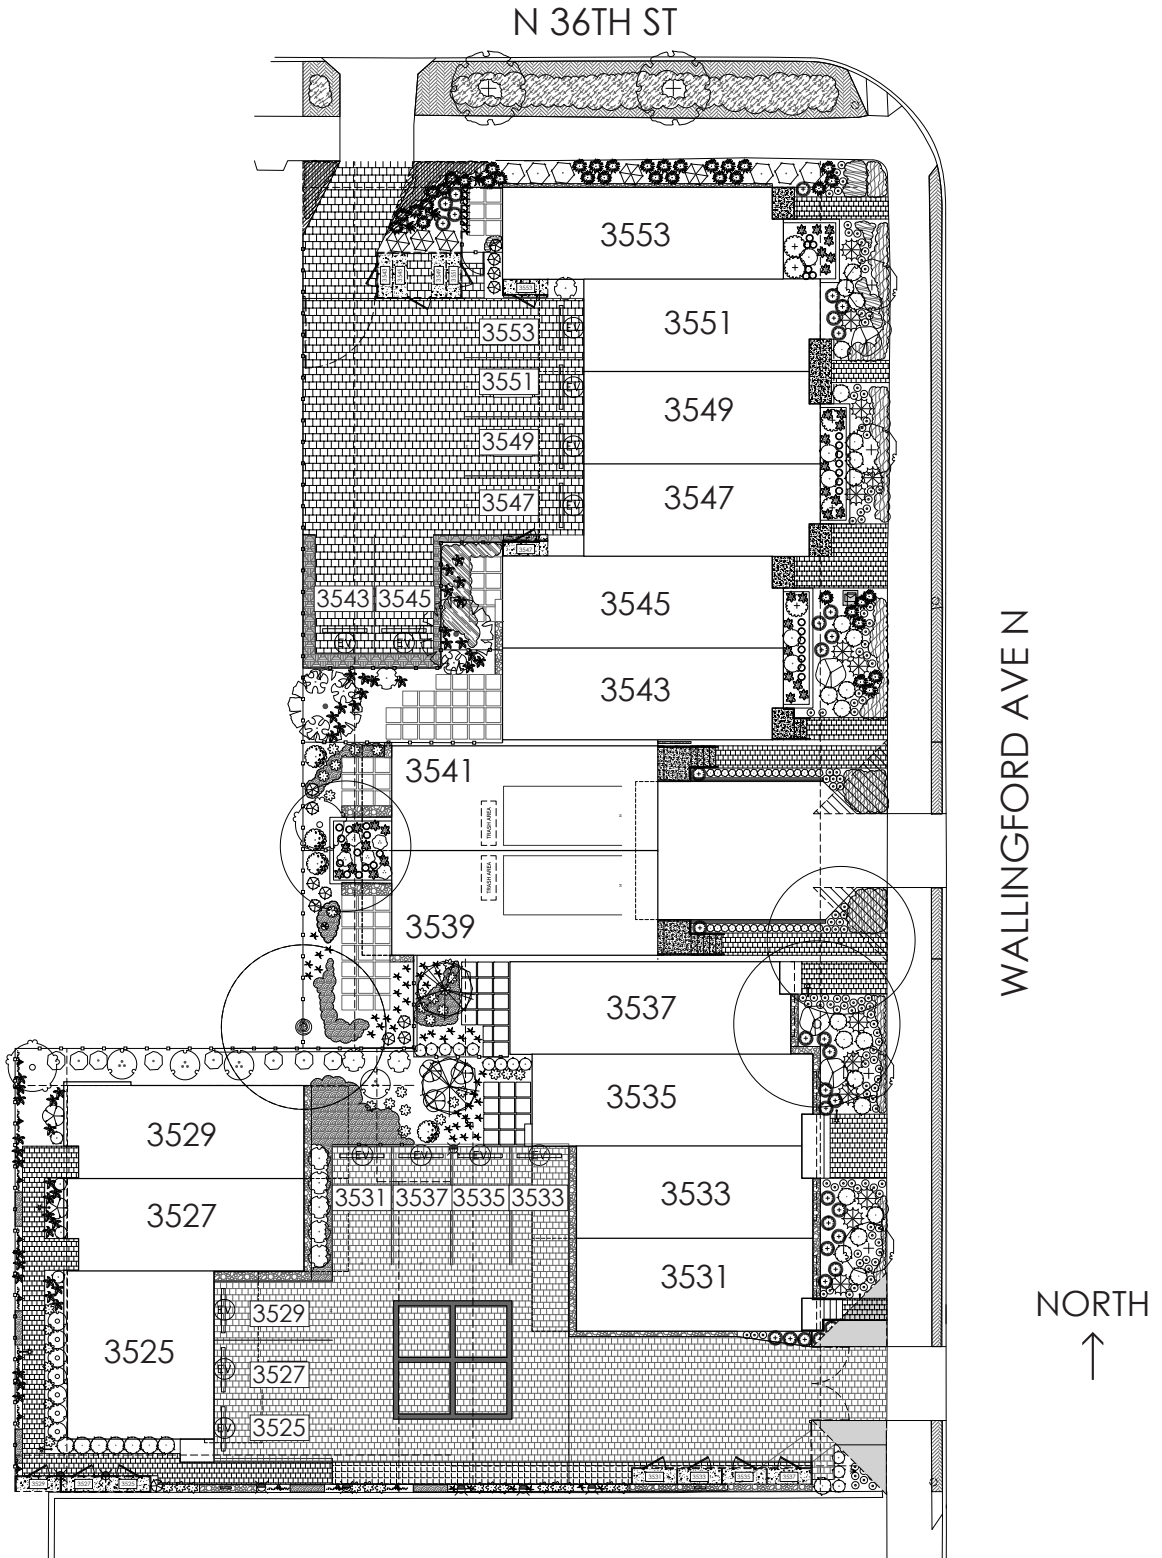

LUCCA SITE MAP

3525 - 3553 WALLINGFORD AVE N, SEATTLE, WA 98103
LOCATED ON WALLINGFORD AVE N BETWEEN N 36TH ST + N 35TH ST

WWW.ISOLAHOMES.COM | 206.413.9555 | 13555 SE 36th ST. SUITE 320 BELLEVUE, WA 98006

Disclaimer: Floor plans and site plans are for illustrative purposes only. In a continuing effort to improve products and designs, final construction elevations, square footages, floor plans and/or materials and colors may vary. Buyer to verify to their own satisfaction.