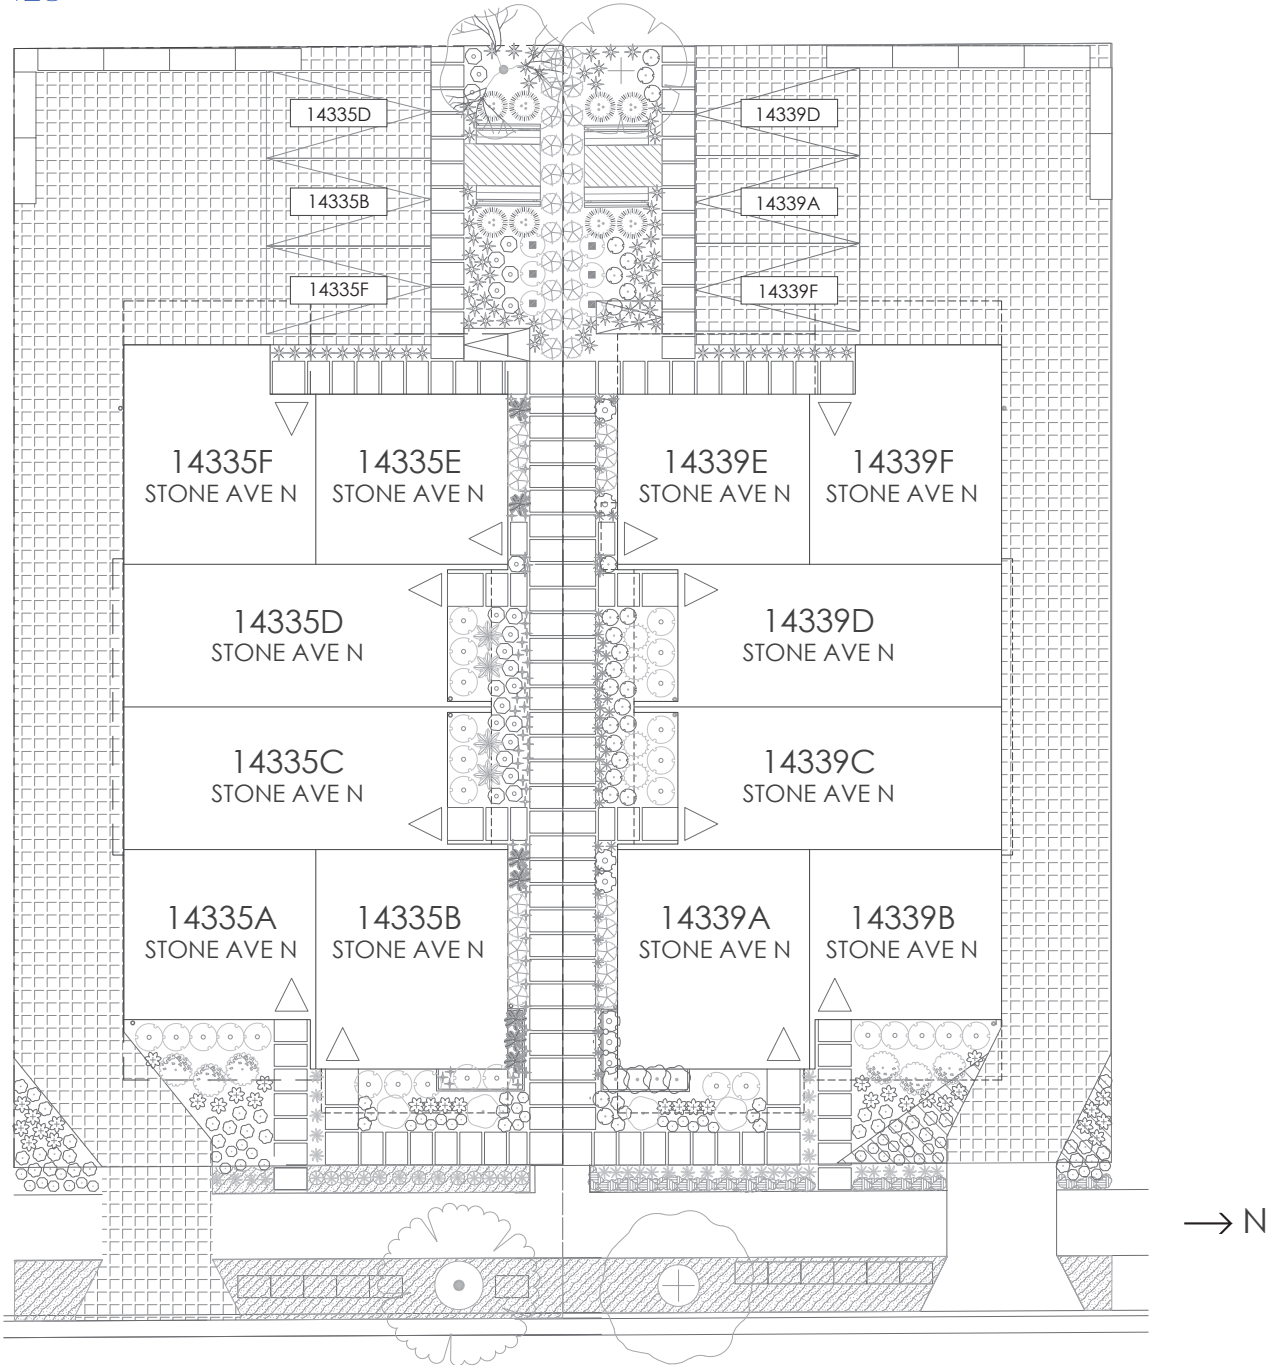

MAYA
TOWNHOMES

MAYA SITE MAP

HALLER LAKE | 14335 + 14339 STONE AVE N, SEATTLE, WA 98133
LOCATED ON STONE AVE N JUST SOUTH OF N 145TH ST
GROSS SQUARE FOOTAGE RANGES FROM 1,092 - 1,177

STONE AVE N

PID: 413

GRENCITY DEVELOPMENT | AN ISOLA HOMES PREFERRED BUILDER | ISOLAHOMES.COM | FOR INFO CALL: 206.355.8863

Disclaimer: Floor plans and site plans are for illustrative purposes only. In a continuing effort to improve products and designs, final construction elevations, square footages, floor plans and/or materials and colors may vary. Buyer to verify to their own satisfaction.