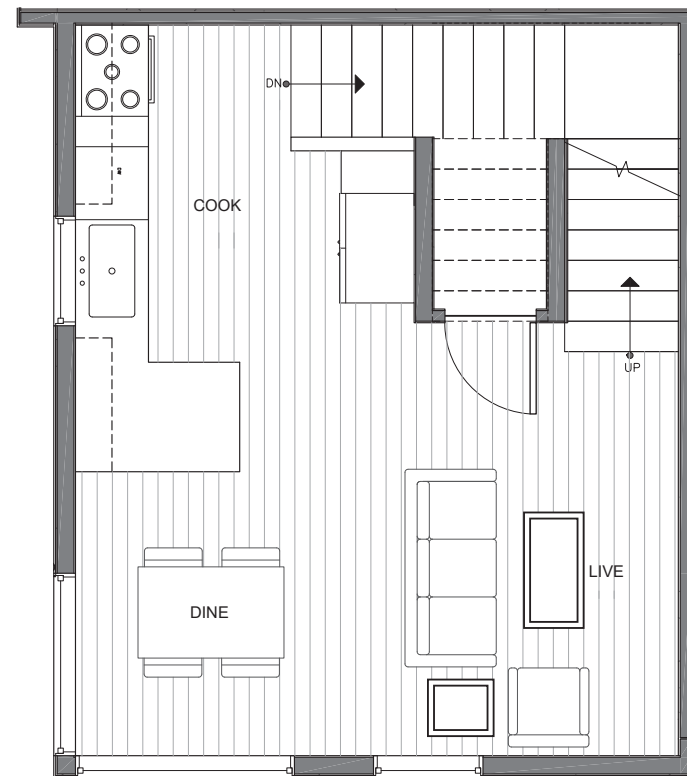

# 14335A STONE AVE N

SEATTLE, WA 98133

1,092

2

1.75

FIRST FLOOR

SECOND FLOOR

→ N