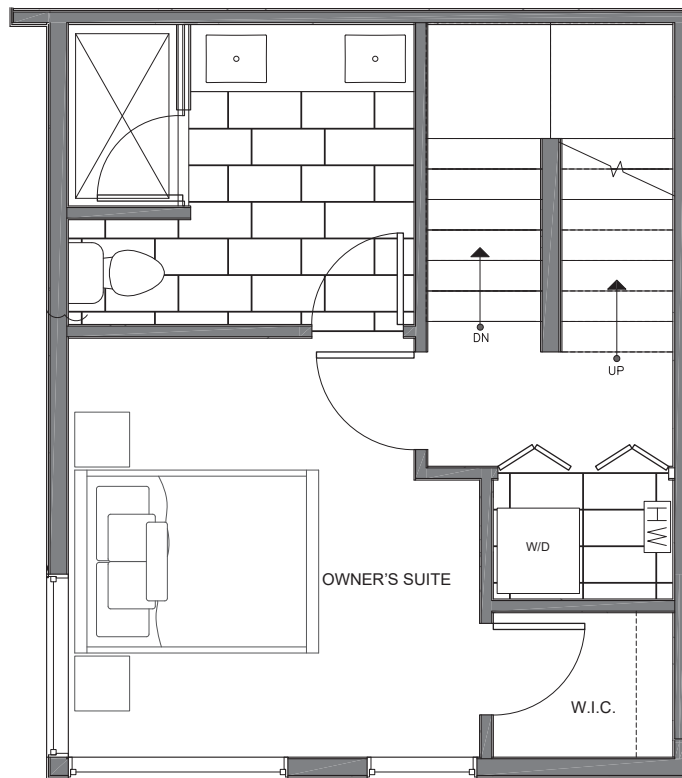

# 14335A STONE AVE N

SEATTLE, WA 98133

1,092

2

1.75

THIRD FLOOR

ROOF DECK

PID: 413

GRENCITY DEVELOPMENT | AN ISOLA HOMES PREFERRED BUILDER | ISOLAHOMES.COM | FOR INFO CALL: 206.355.8863

Disclaimer: Floor plans and site plans are for illustrative purposes only. In a continuing effort to improve products and designs, final construction elevations, square footages, floor plans and/or materials and colors may vary. Buyer to verify to their own satisfaction.