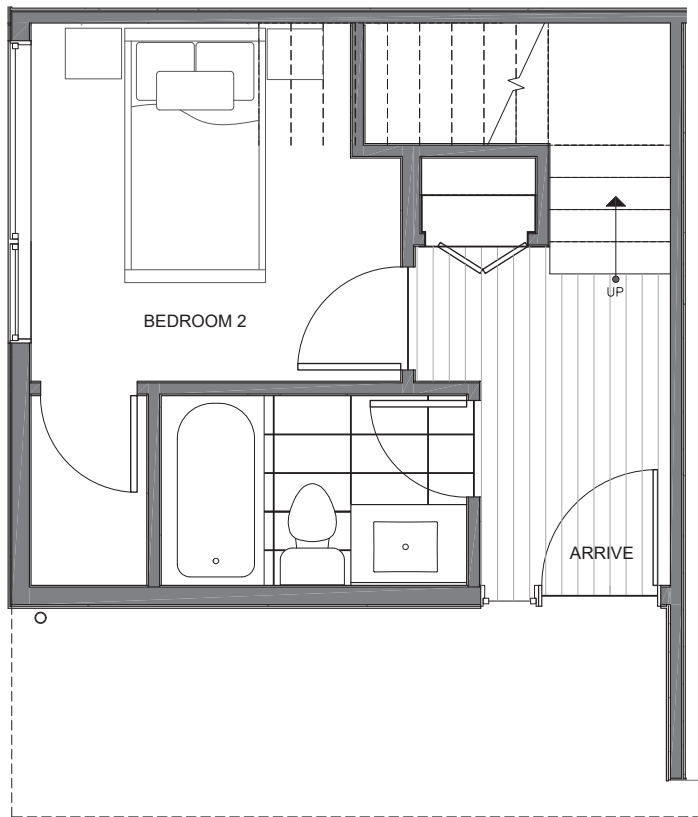

# 14335A STONE AVE N

SEATTLE, WA 98133

1,092

2

1.75

FIRST FLOOR

SECOND FLOOR

→ N