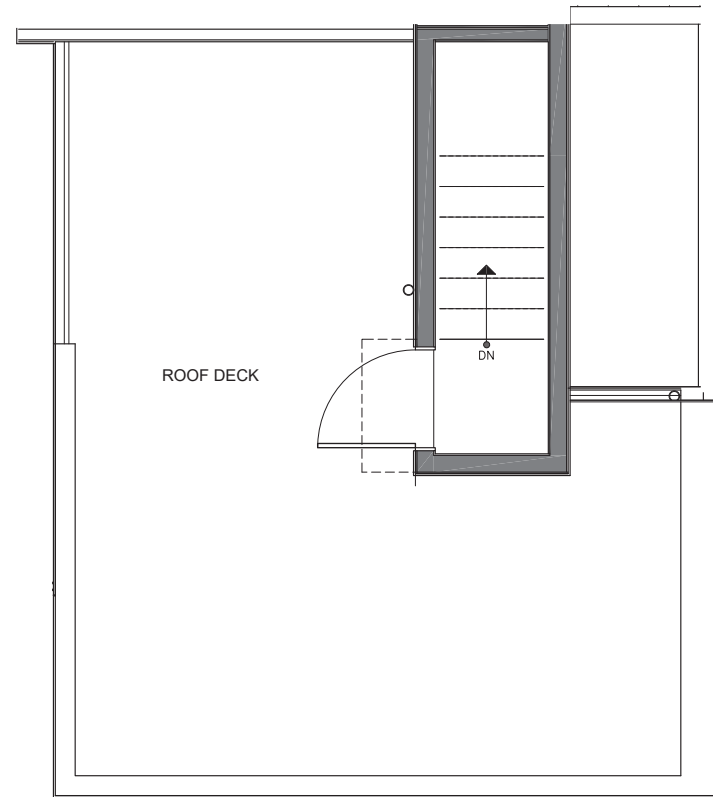

# 14335A STONE AVE N

SEATTLE, WA 98133

1,092

2

1.75

THIRD FLOOR

ROOF DECK

PID: 413