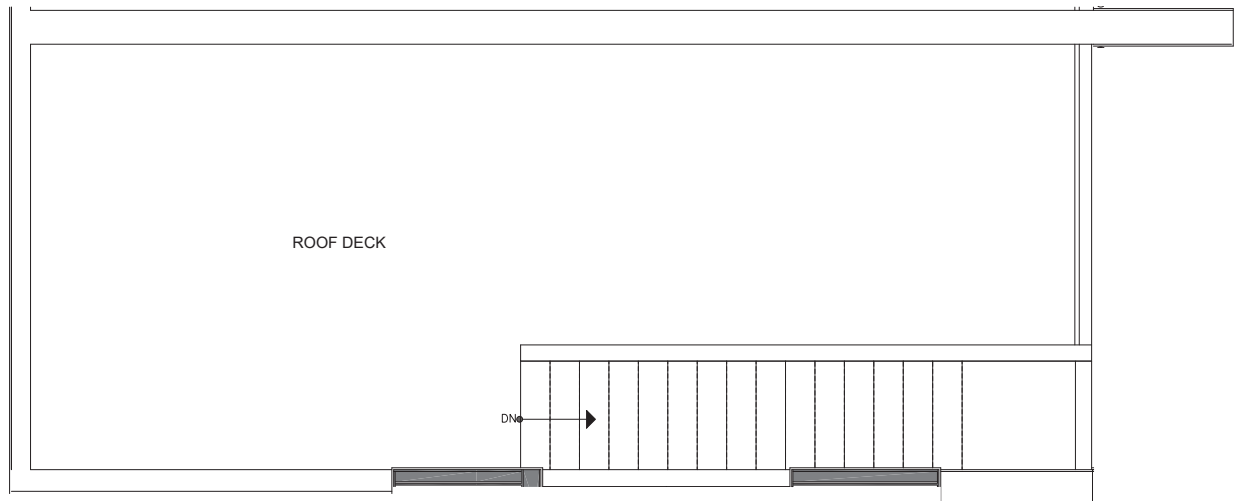

MAYA
TOWNHOMES

14335C STONE AVE N

SEATTLE, WA 98133

1,177

2

1.75

THIRD
FLOOR

ROOF
DECK