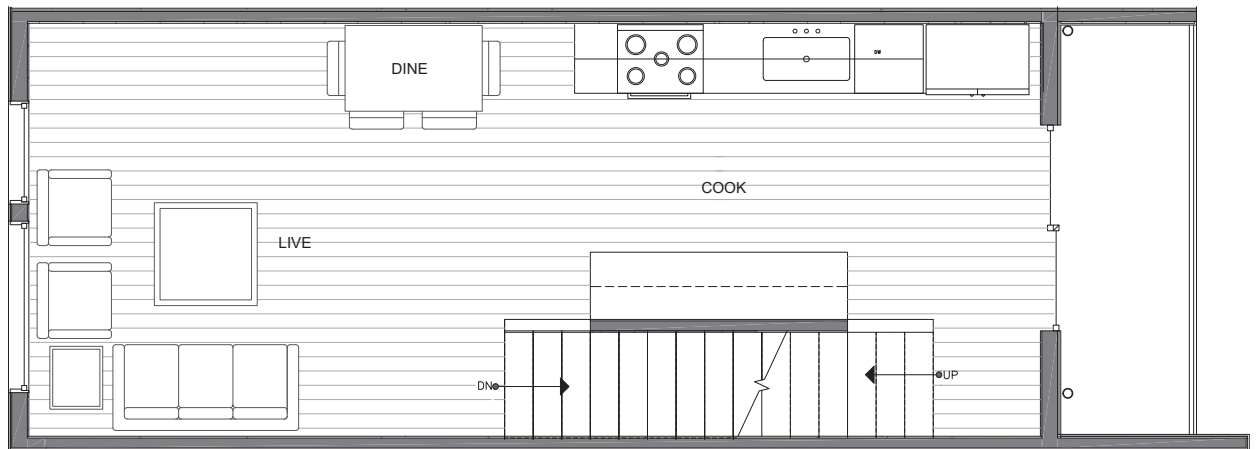

MAYA
TOWNHOMES

14335C STONE AVE N

SEATTLE, WA 98133

1,177

2

1.75

FIRST FLOOR

SECOND FLOOR

→ N

PID: 413

GRENCITY DEVELOPMENT | AN ISOLA HOMES PREFERRED BUILDER | ISOLAHOMES.COM | FOR INFO CALL: 206.355.8863

Disclaimer: Floor plans and site plans are for illustrative purposes only. In a continuing effort to improve products and designs, final construction elevations, square footages, floor plans and/or materials and colors may vary. Buyer to verify to their own satisfaction.