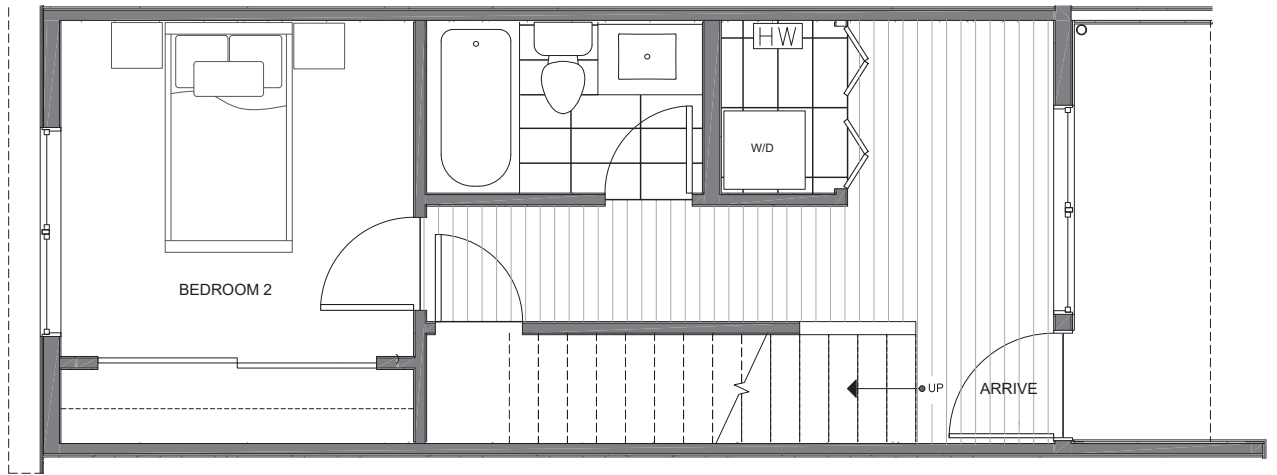

MAYA
TOWNHOMES

14335C STONE AVE N

SEATTLE, WA 98133

1,177

2

1.75

FIRST FLOOR

SECOND FLOOR

→ N

PID: 413

GRENCITY DEVELOPMENT | AN ISOLA HOMES PREFERRED BUILDER | ISOLAHOMES.COM | FOR INFO CALL: 206.355.8863

Disclaimer: Floor plans and site plans are for illustrative purposes only. In a continuing effort to improve products and designs, final construction elevations, square footages, floor plans and/or materials and colors may vary. Buyer to verify to their own satisfaction.