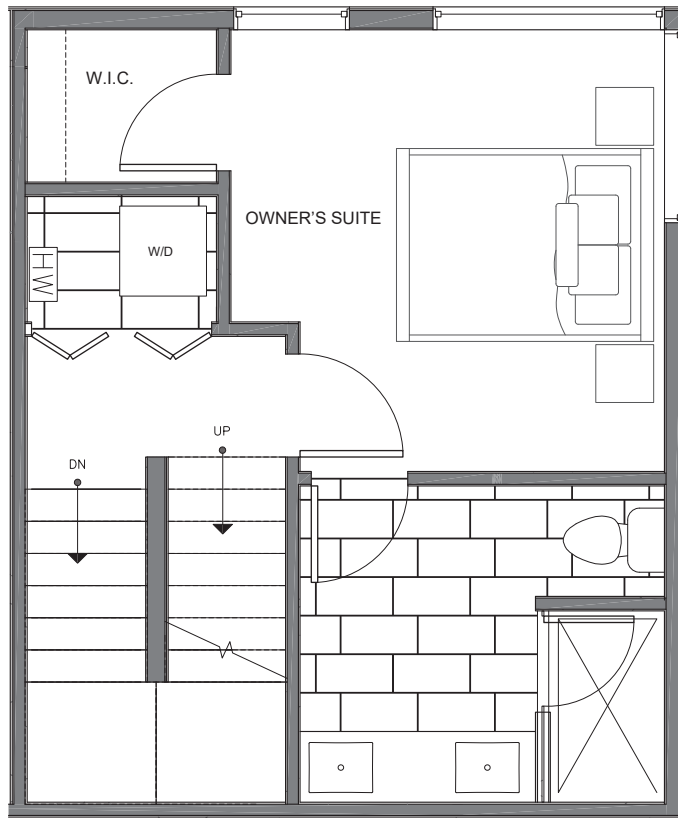

14335E STONE AVE N

SEATTLE, WA 98133

MAYA
TOWNHOMES

FIRST FLOOR

SECOND FLOOR

PID: 413

14335E STONE AVE N

SEATTLE, WA 98133

MAYA
TOWNHOMES

THIRD FLOOR

ROOF DECK

→ N