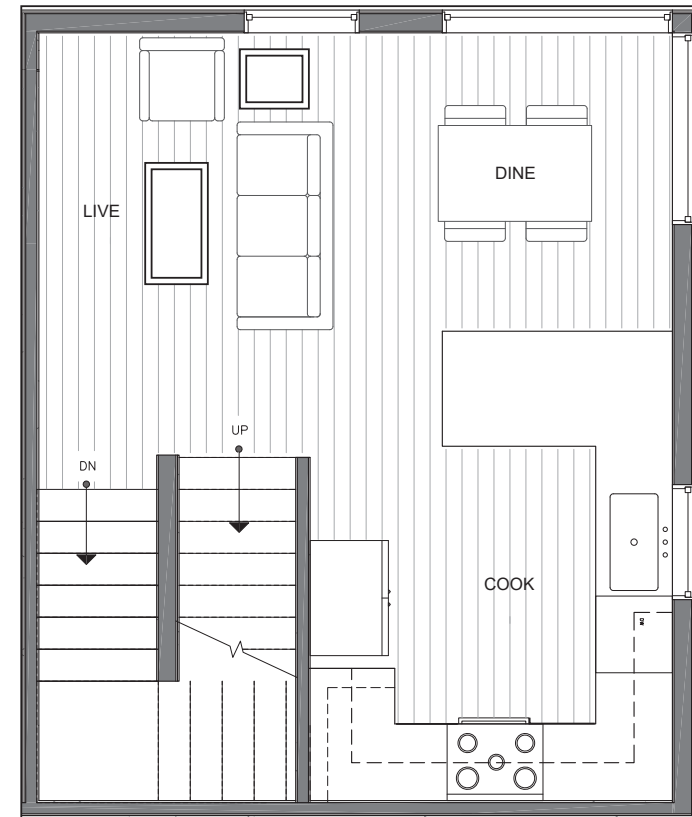

14335E STONE AVE N

SEATTLE, WA 98133

MAYA
TOWNHOMES

FIRST FLOOR

SECOND FLOOR

PID: 413

14335E STONE AVE N

SEATTLE, WA 98133

MAYA
TOWNHOMES

THIRD FLOOR

ROOF DECK

→ N