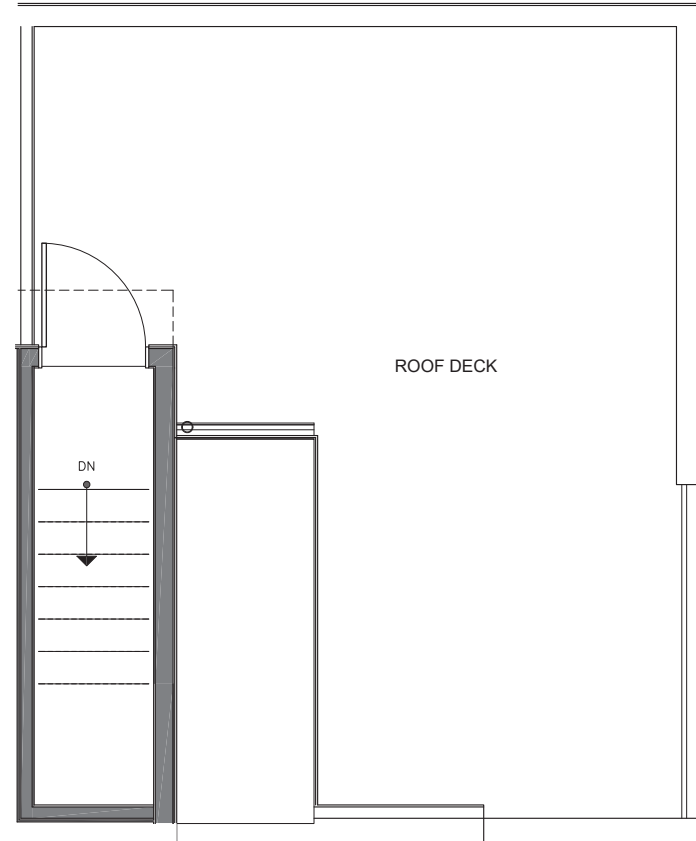

14335E STONE AVE N

SEATTLE, WA 98133

MAYA
TOWNHOMES

FIRST FLOOR

SECOND FLOOR

PID: 413

14335E STONE AVE N

SEATTLE, WA 98133

MAYA
TOWNHOMES

THIRD FLOOR

ROOF DECK

→ N