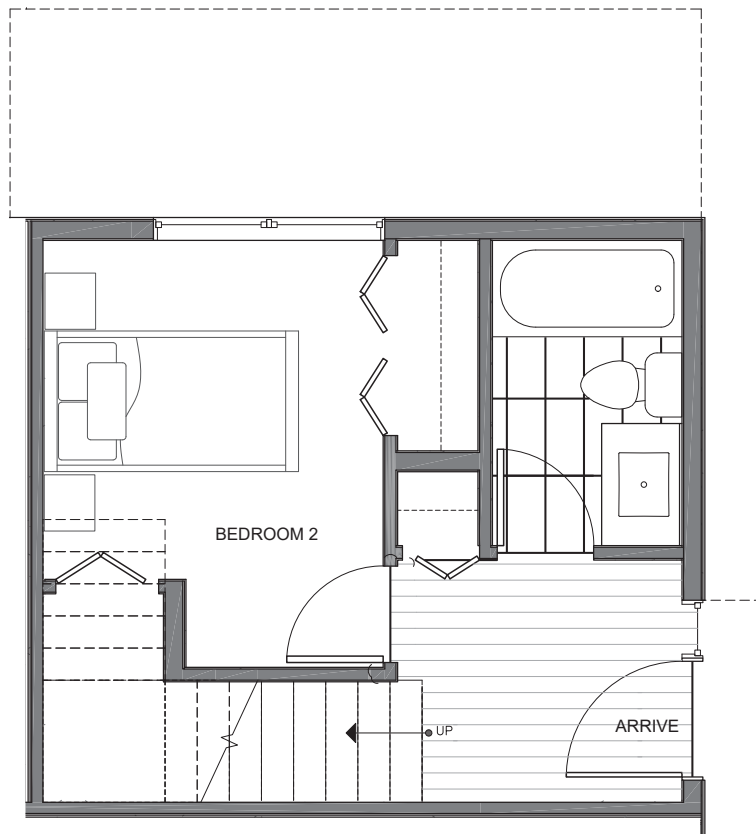

14335E STONE AVE N

SEATTLE, WA 98133

MAYA
TOWNHOMES

FIRST FLOOR

SECOND FLOOR

PID: 413

14335E STONE AVE N

SEATTLE, WA 98133

MAYA
TOWNHOMES

THIRD FLOOR

ROOF DECK

→ N