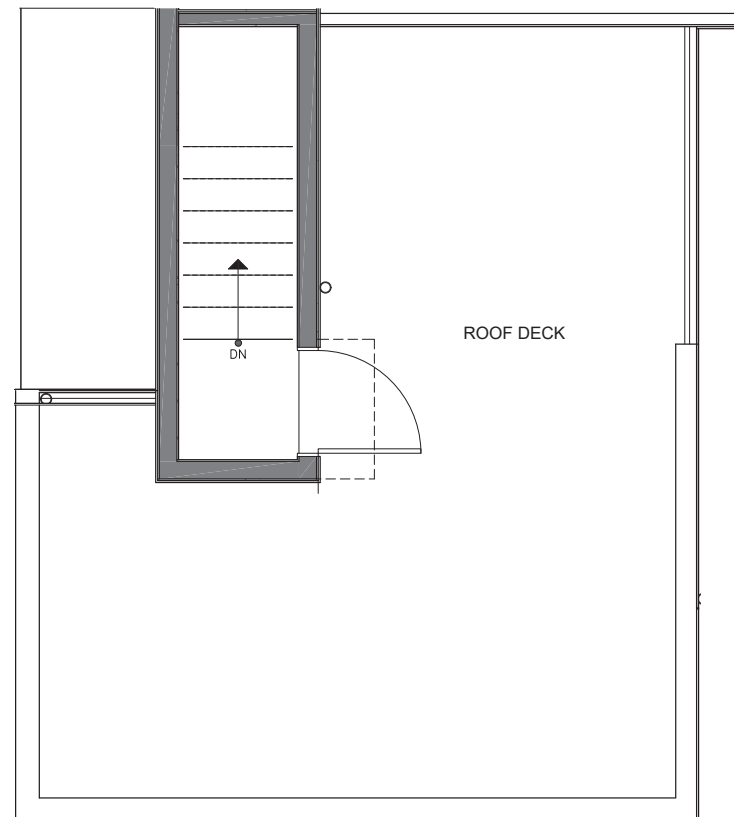

14339B STONE AVE N

SEATTLE, WA 98133

MAYA
TOWNHOMES

FIRST FLOOR

SECOND FLOOR

PID: 413

GRENCITY DEVELOPMENT | AN ISOLA HOMES PREFERRED BUILDER | ISOLAHOMES.COM | FOR INFO CALL: 206.355.8863

Disclaimer: Floor plans and site plans are for illustrative purposes only. In a continuing effort to improve products and designs, final construction elevations, square footages, floor plans and/or materials and colors may vary. Buyer to verify to their own satisfaction.

MAYA
TOWNHOMES

14339B STONE AVE N

SEATTLE, WA 98133

1,092

2

1.75

THIRD FLOOR

ROOF DECK