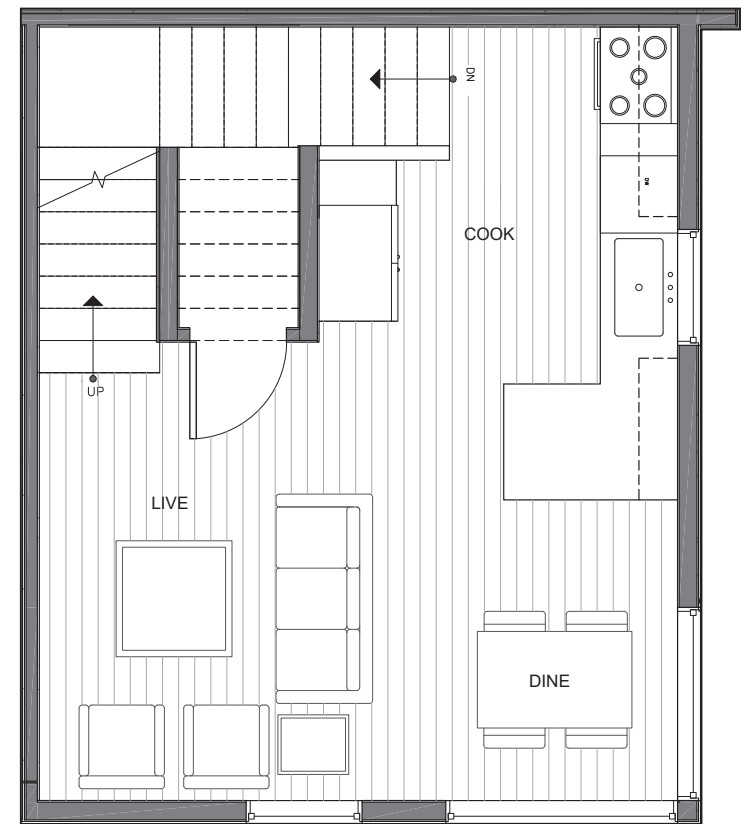

14339B STONE AVE N

SEATTLE, WA 98133

MAYA
TOWNHOMES

FIRST FLOOR

SECOND FLOOR

PID: 413

GRENCITY DEVELOPMENT | AN ISOLA HOMES PREFERRED BUILDER | ISOLAHOMES.COM | FOR INFO CALL: 206.355.8863

Disclaimer: Floor plans and site plans are for illustrative purposes only. In a continuing effort to improve products and designs, final construction elevations, square footages, floor plans and/or materials and colors may vary. Buyer to verify to their own satisfaction.

MAYA
TOWNHOMES

14339B STONE AVE N

SEATTLE, WA 98133

1,092

2

1.75

THIRD FLOOR

ROOF DECK