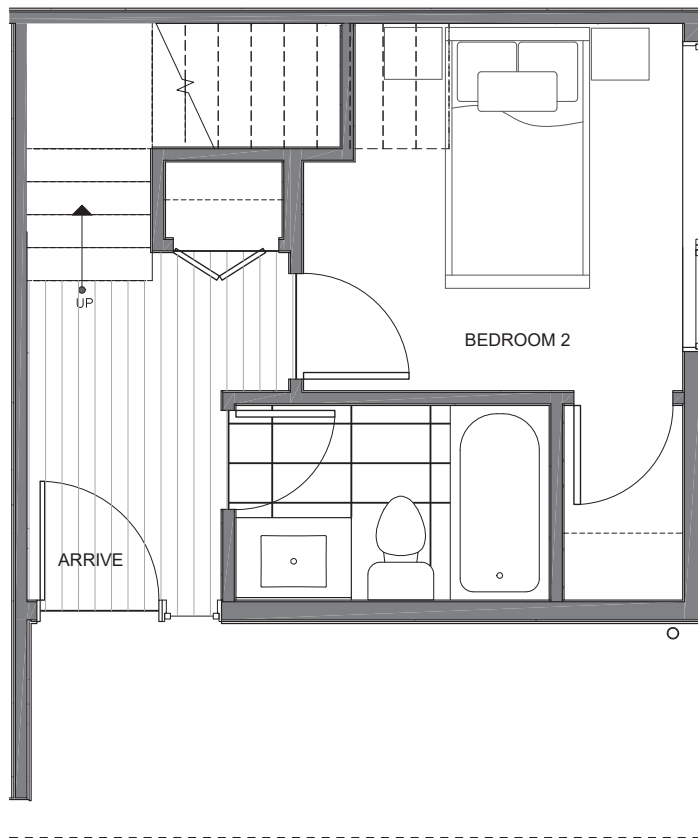

14339B STONE AVE N

SEATTLE, WA 98133

MAYA
TOWNHOMES

FIRST FLOOR

SECOND FLOOR

PID: 413

GRENCITY DEVELOPMENT | AN ISOLA HOMES PREFERRED BUILDER | ISOLAHOMES.COM | FOR INFO CALL: 206.355.8863

Disclaimer: Floor plans and site plans are for illustrative purposes only. In a continuing effort to improve products and designs, final construction elevations, square footages, floor plans and/or materials and colors may vary. Buyer to verify to their own satisfaction.

MAYA
TOWNHOMES

14339B STONE AVE N

SEATTLE, WA 98133

1,092

2

1.75

THIRD FLOOR

ROOF DECK