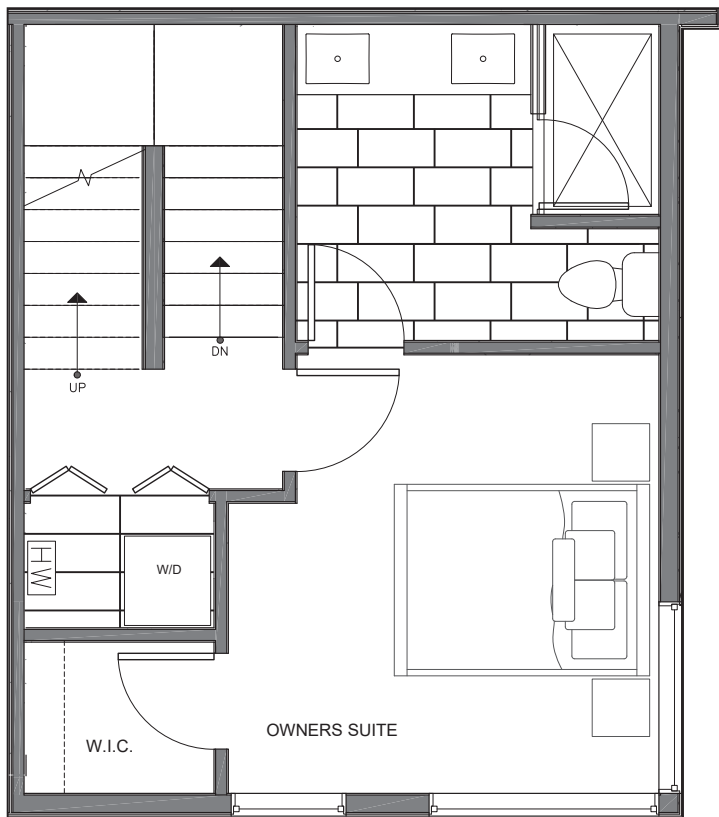

14339B STONE AVE N

SEATTLE, WA 98133

MAYA
TOWNHOMES

FIRST FLOOR

SECOND FLOOR

PID: 413

GRENCITY DEVELOPMENT | AN ISOLA HOMES PREFERRED BUILDER | ISOLAHOMES.COM | FOR INFO CALL: 206.355.8863

Disclaimer: Floor plans and site plans are for illustrative purposes only. In a continuing effort to improve products and designs, final construction elevations, square footages, floor plans and/or materials and colors may vary. Buyer to verify to their own satisfaction.

MAYA
TOWNHOMES

14339B STONE AVE N

SEATTLE, WA 98133

1,092

2

1.75

THIRD FLOOR

ROOF DECK