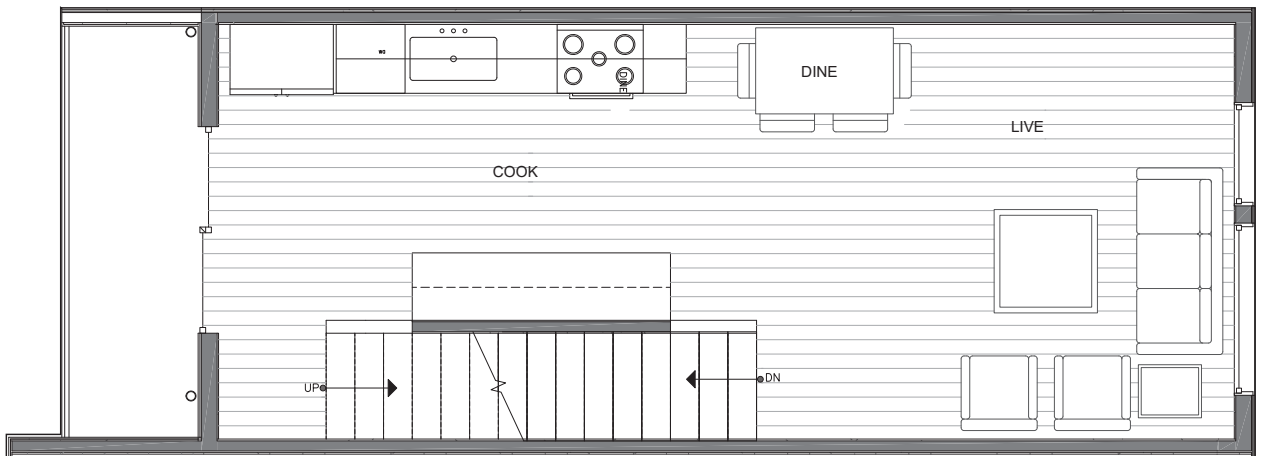

MAYA
TOWNHOMES

14339C STONE AVE N

SEATTLE, WA 98133

1,177

2

1.75

FIRST FLOOR

SECOND FLOOR

→ N

PID: 413

GREENCITY DEVELOPMENT | AN ISOLA HOMES PREFERRED BUILDER | ISOLAHOMES.COM | FOR INFO CALL: 206.355.8863

Disclaimer: Floor plans and site plans are for illustrative purposes only. In a continuing effort to improve products and designs, final construction elevations, square footages, floor plans and/or materials and colors may vary. Buyer to verify to their own satisfaction.