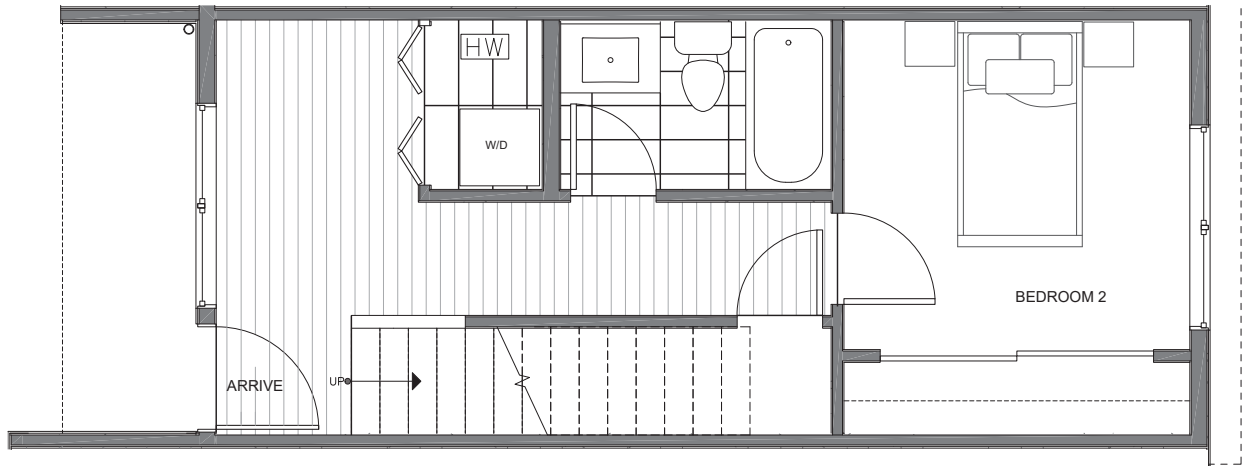

MAYA
TOWNHOMES

14339C STONE AVE N

SEATTLE, WA 98133

1,177

2

1.75

FIRST FLOOR

SECOND FLOOR

→ N

PID: 413

GREENCITY DEVELOPMENT | AN ISOLA HOMES PREFERRED BUILDER | ISOLAHOMES.COM | FOR INFO CALL: 206.355.8863

Disclaimer: Floor plans and site plans are for illustrative purposes only. In a continuing effort to improve products and designs, final construction elevations, square footages, floor plans and/or materials and colors may vary. Buyer to verify to their own satisfaction.