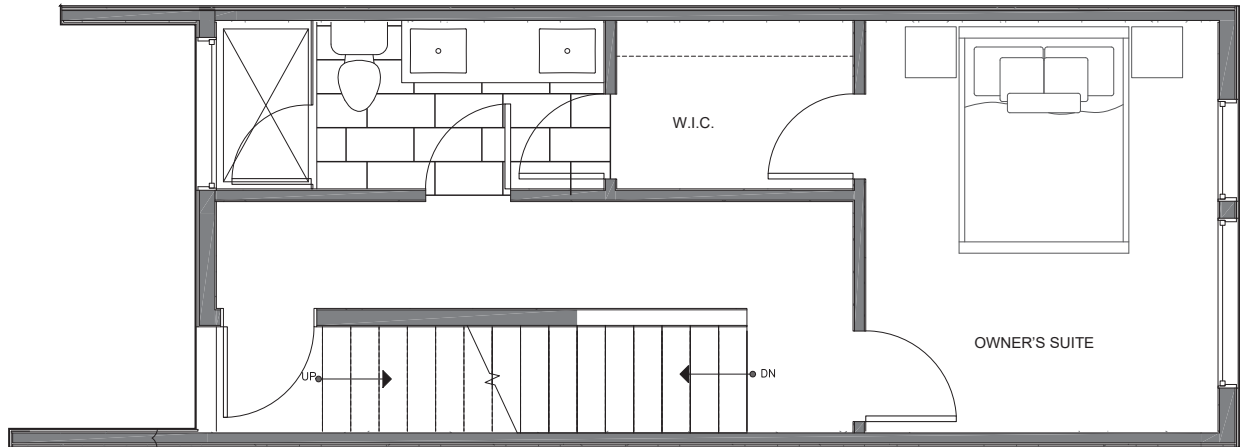

MAYA
TOWNHOMES

14339C STONE AVE N

SEATTLE, WA 98133

1,177

2

1.75

THIRD
FLOOR

ROOF
DECK