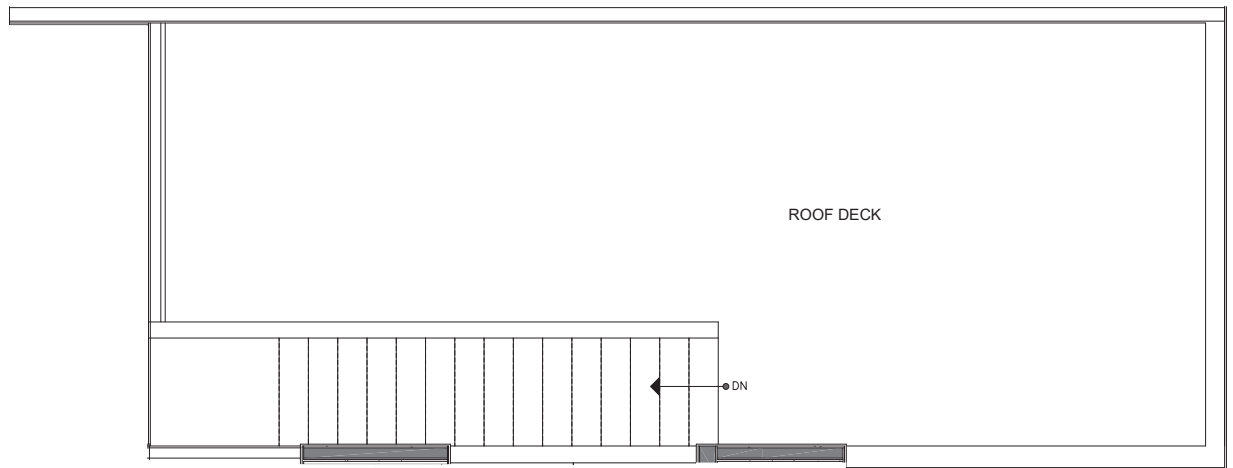

MAYA
TOWNHOMES

14339C STONE AVE N

SEATTLE, WA 98133

1,177

2

1.75

THIRD
FLOOR

ROOF
DECK