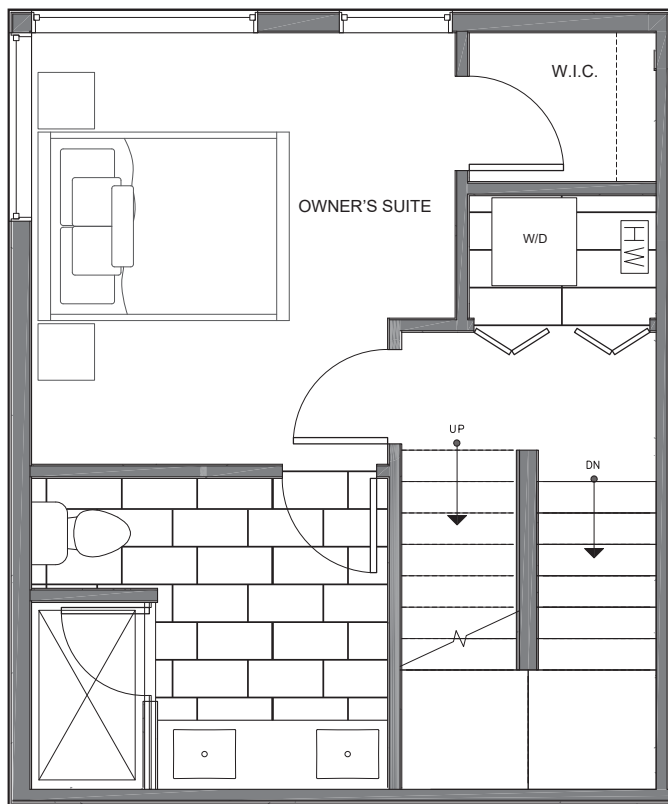

SECOND FLOOR

PID: 413

14339E STONE AVE N

SEATTLE, WA 98133

MAYA
TOWNHOMES

THIRD FLOOR

ROOF DECK

→ N