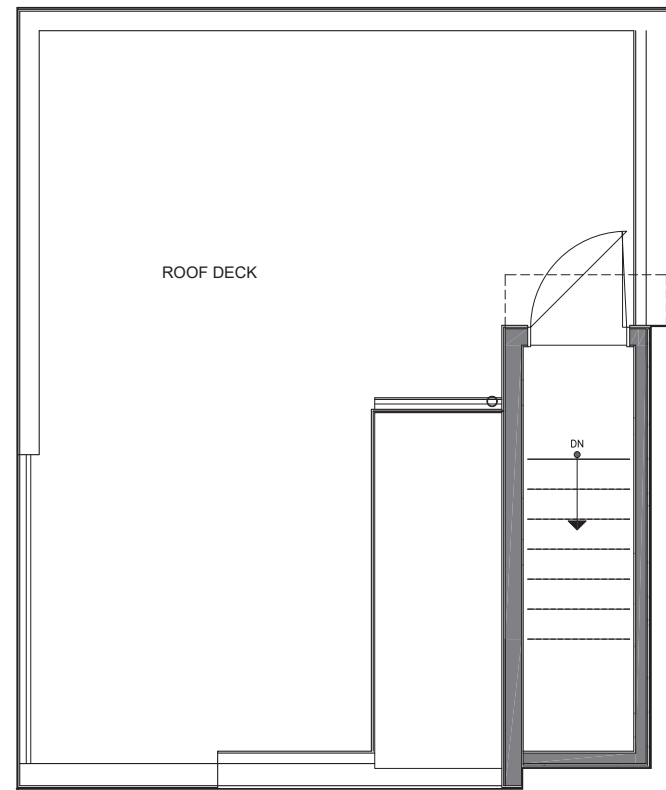

SECOND FLOOR

PID: 413

14339E STONE AVE N

SEATTLE, WA 98133

MAYA
TOWNHOMES

THIRD FLOOR

ROOF DECK

→ N