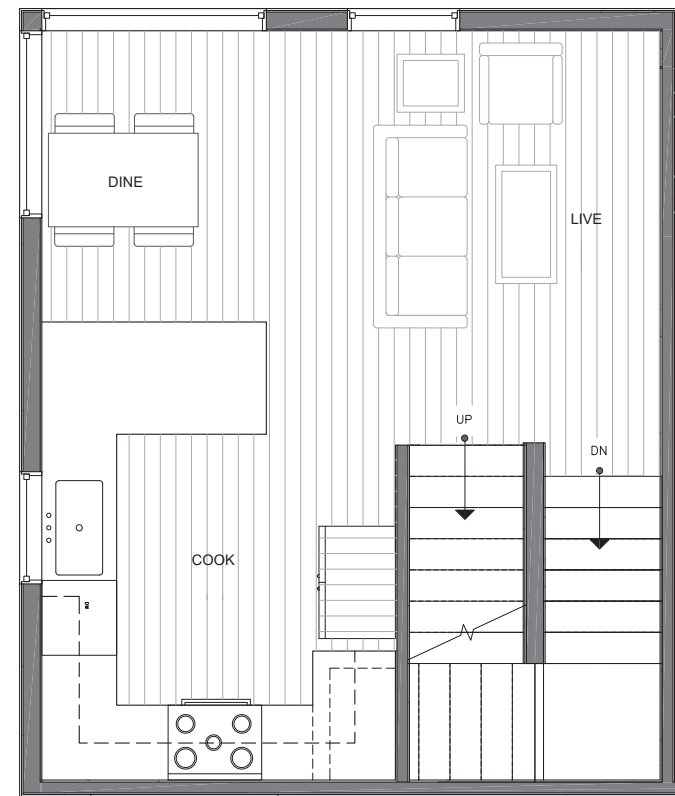

MAYA
TOWNHOMES

14339E STONE AVE N

SEATTLE, WA 98133

1,092

2

1.75

FIRST FLOOR

→ N

SECOND FLOOR

PID: 413

14339E STONE AVE N

SEATTLE, WA 98133

MAYA
TOWNHOMES

THIRD FLOOR

ROOF DECK

→ N