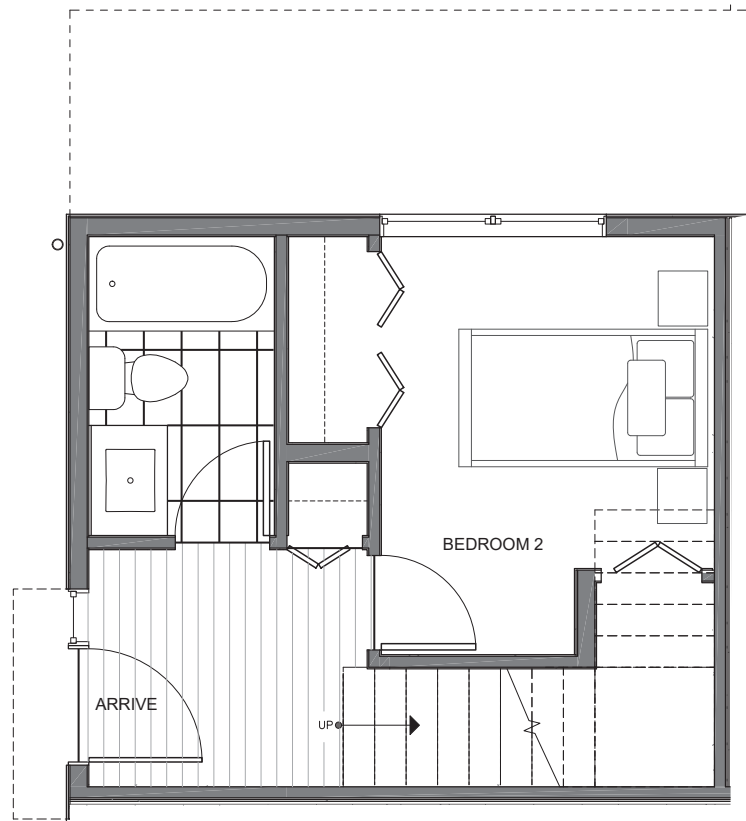

MAYA
TOWNHOMES

14339E STONE AVE N

SEATTLE, WA 98133

1,092

2

1.75

FIRST FLOOR

→ N

SECOND FLOOR

PID: 413

14339E STONE AVE N

SEATTLE, WA 98133

MAYA
TOWNHOMES

THIRD FLOOR

ROOF DECK

→ N