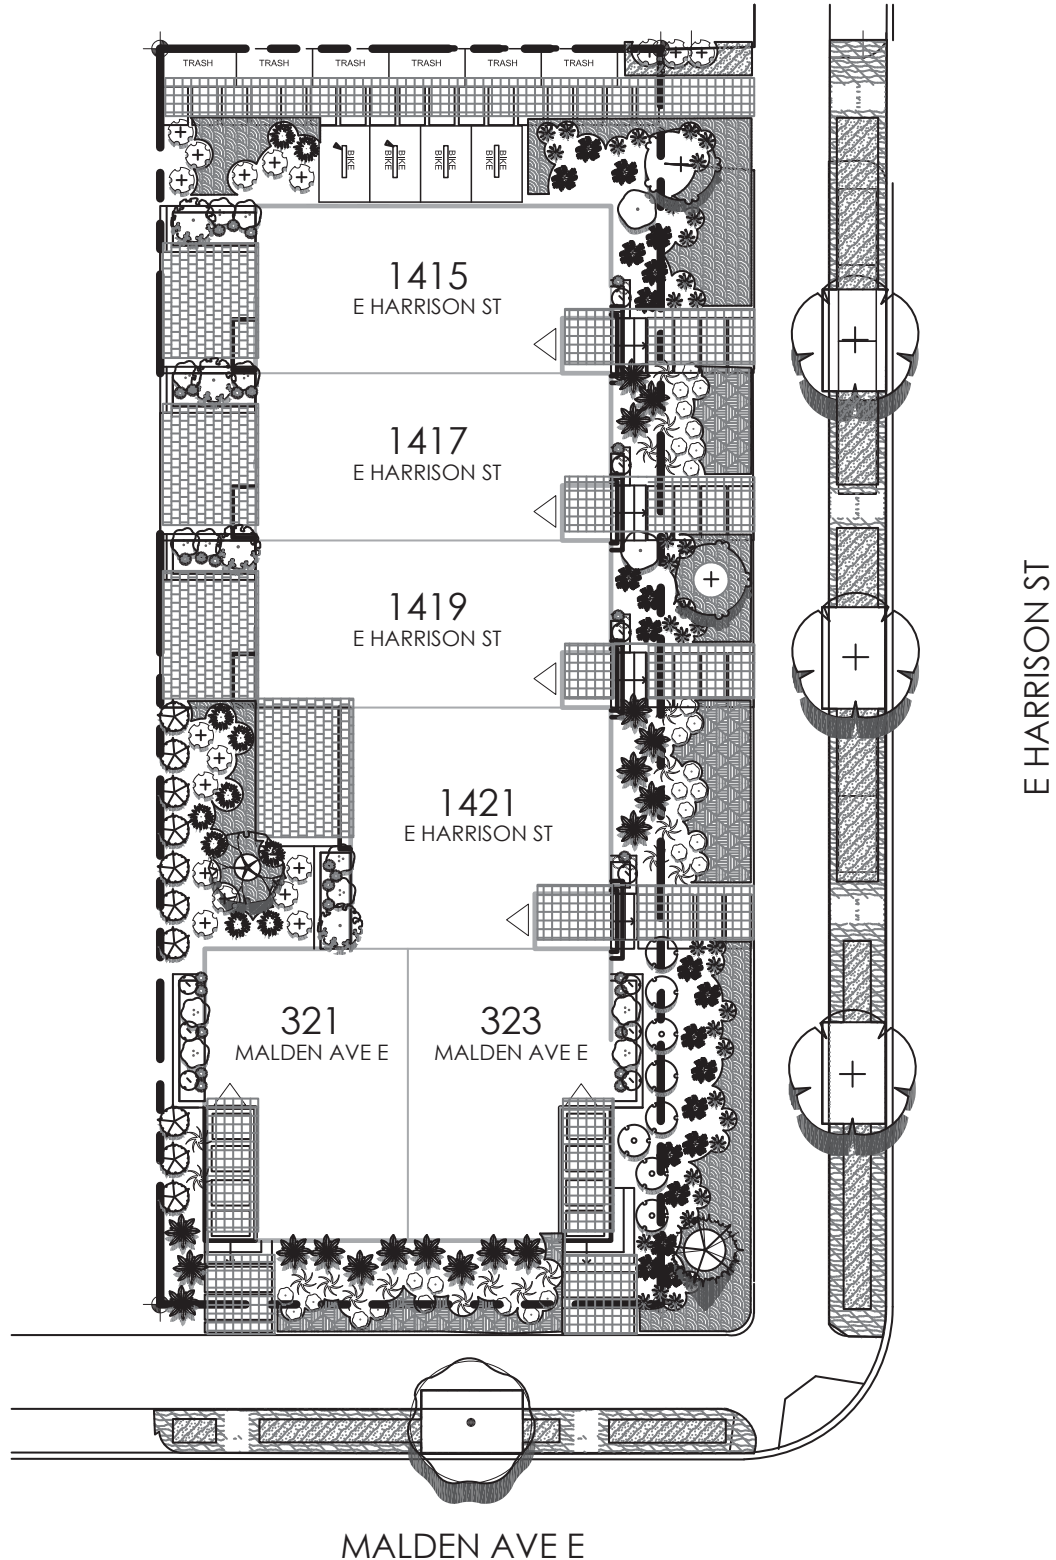

MIKA SITE MAP

321 - 323 MALDEN AVE E + 1415 - 1421 E HARRISON ST, SEATTLE, WA 98112
 LOCATED AT THE CORNER OF MALDEN AVE E + E HARRISON ST
 GROSS SQUARE FOOTAGE RANGES FROM 962 - 1,055

PID: 463