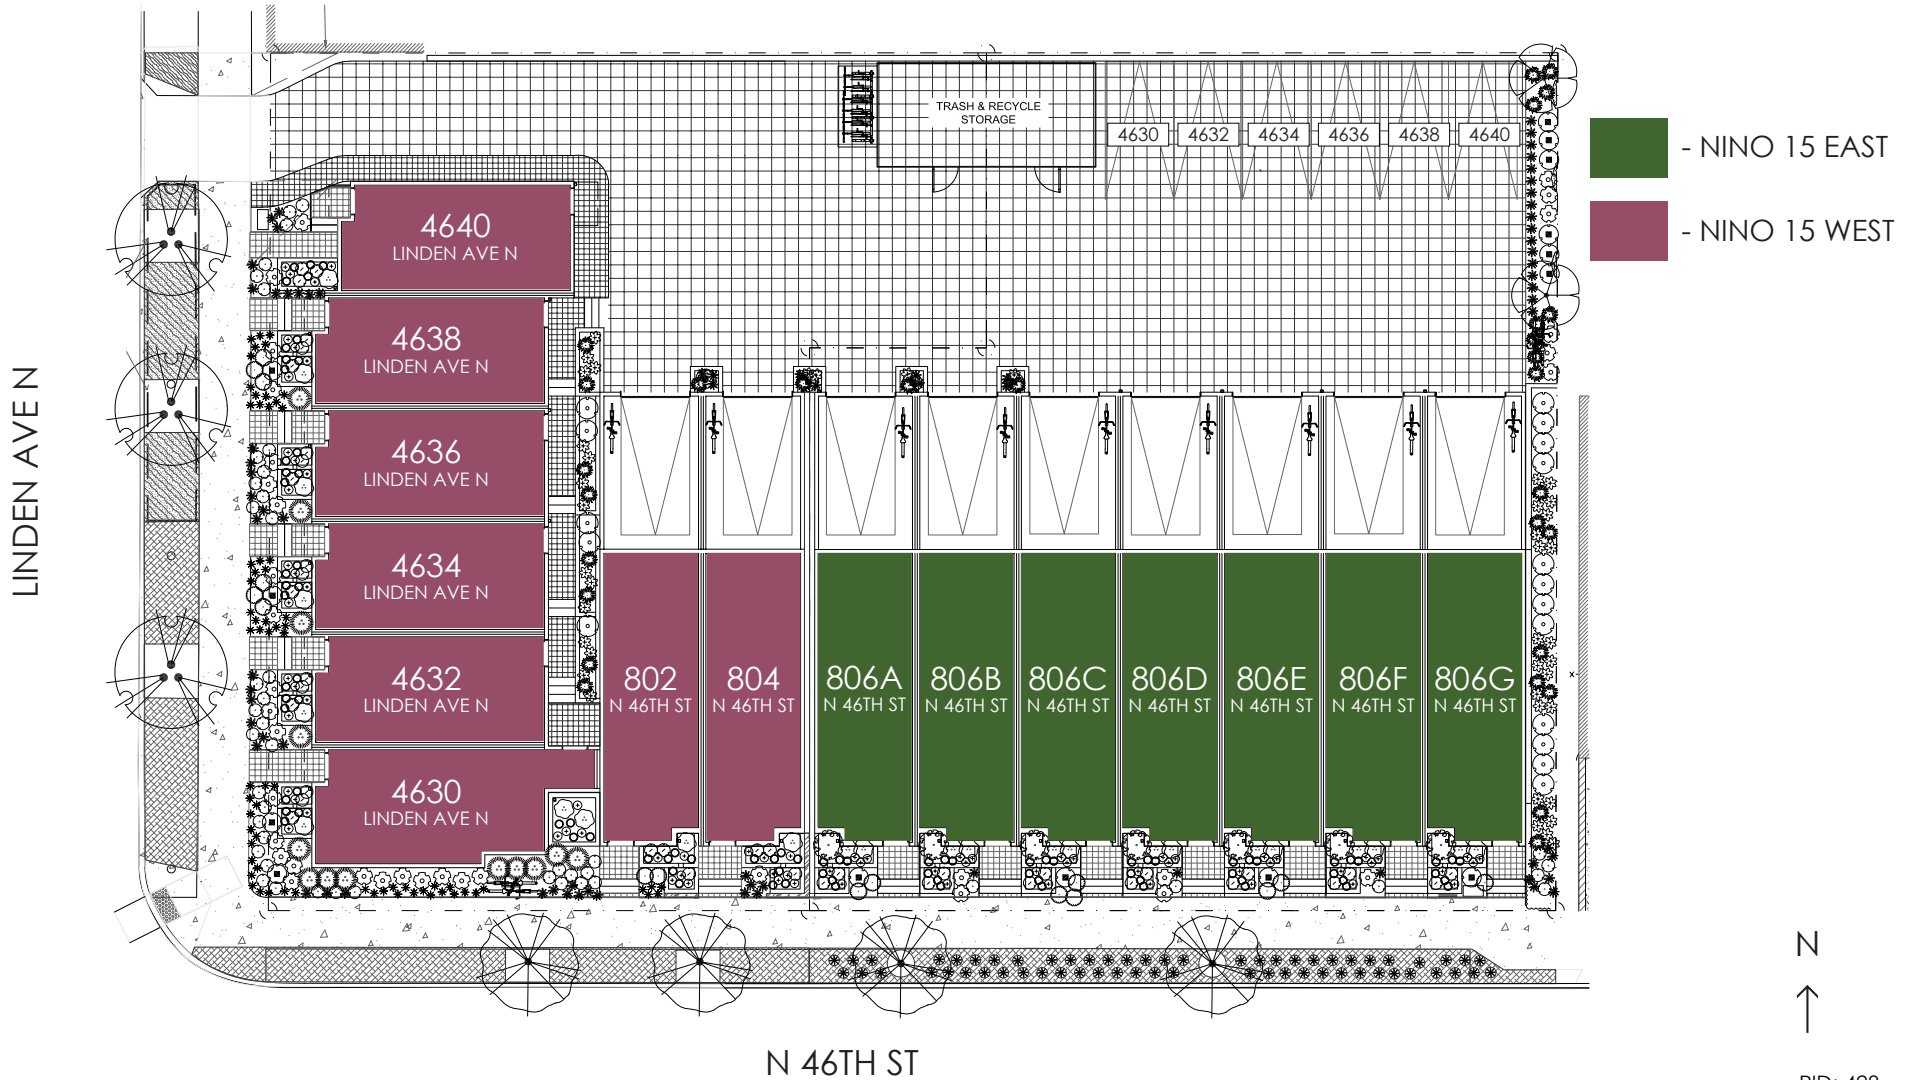

NINO 15 SITE MAP

FREMONT | 4630 - 4640 LINDEN AVE N + 802 - 806 N 46TH ST, SEATTLE, WA 98103
 LOCATED AT THE CORNER OF LINDEN AVE N + N 46TH ST
 GROSS SQUARE FOOTAGE RANGES FROM 1,033 - 1,890

PID: 428