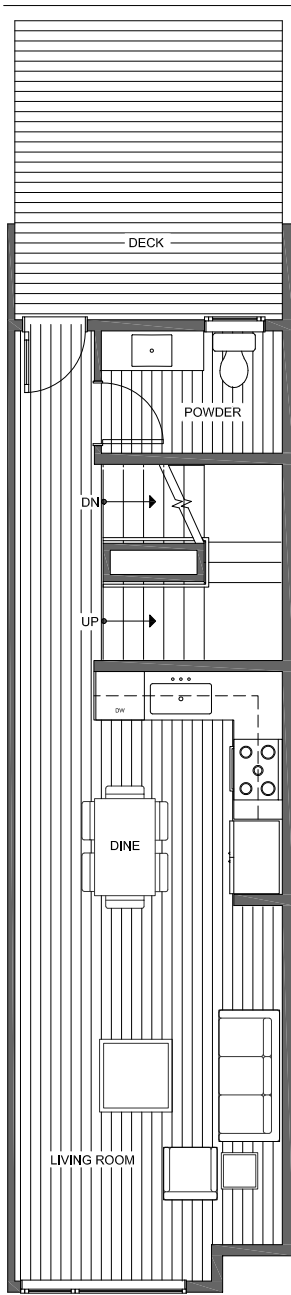

FIRST FLOOR

SECOND FLOOR

PID: 428

1,806

2 + FLEX

3.25

GARAGE

THIRD FLOOR

FOURTH FLOOR

PID: 428

ROOF DECK

PID: 428