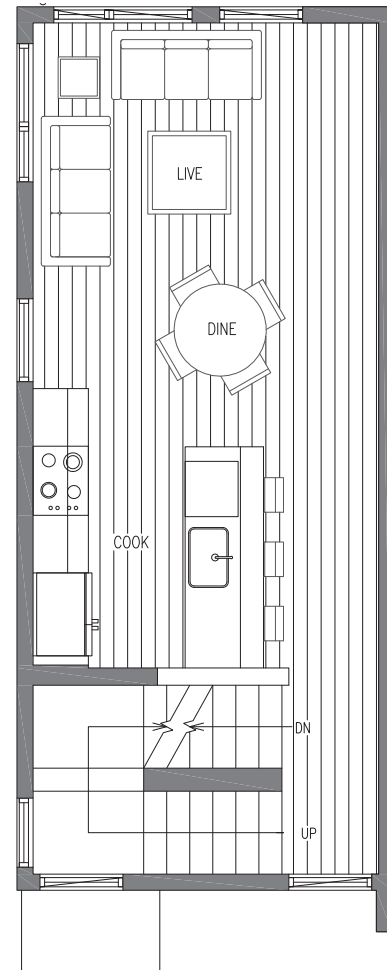

6411 14TH AVE NW

SEATTLE, WA 98107

Oleana
TOWNHOMES

1,209

2

1.75

FIRST FLOOR

SECOND FLOOR

PID: 440

Oleana
TOWNHOMES

6411 14TH AVE NW

SEATTLE, WA 98107

1,209

2

1.75

THIRD
FLOOR

ROOF
DECK