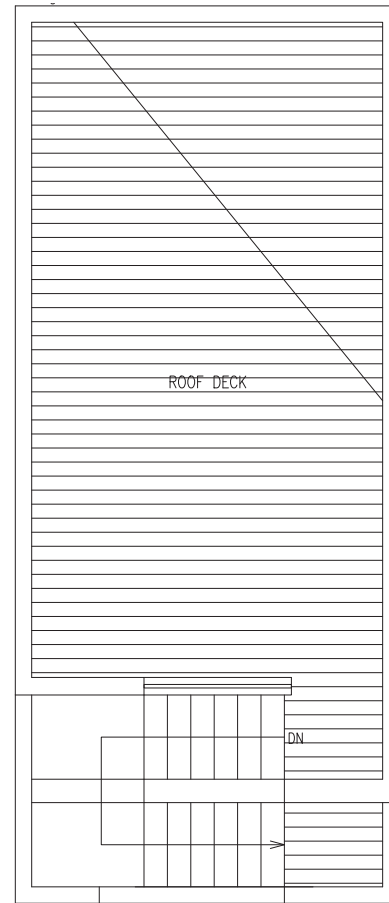

PID: 440

Oleana
TOWNHOMES

6411 14TH AVE NW

SEATTLE, WA 98107

1,209

2

1.75

THIRD
FLOOR