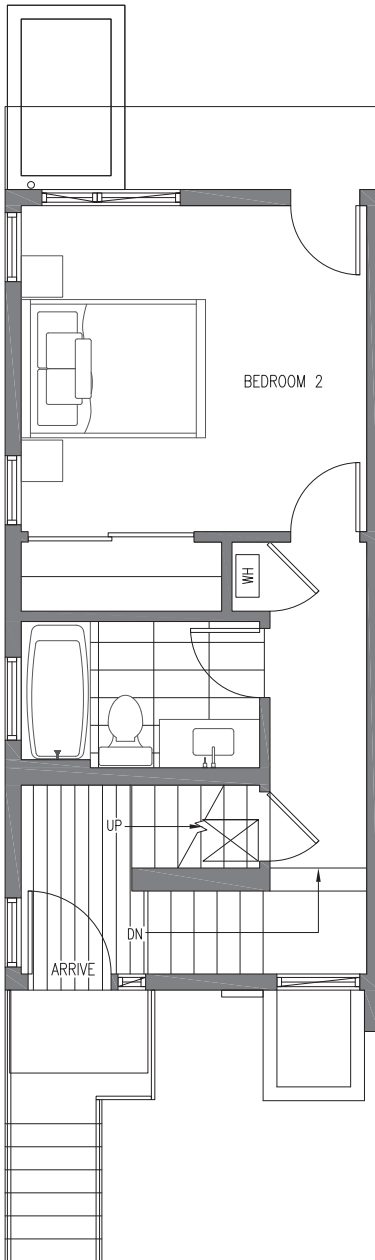

6411 14TH AVE NW

SEATTLE, WA 98107

Oleana
TOWNHOMES

1,209

2

1.75

FIRST FLOOR

SECOND FLOOR

PID: 440

Oleana
TOWNHOMES

6411 14TH AVE NW

SEATTLE, WA 98107

1,209

2

1.75

THIRD
FLOOR

ROOF
DECK