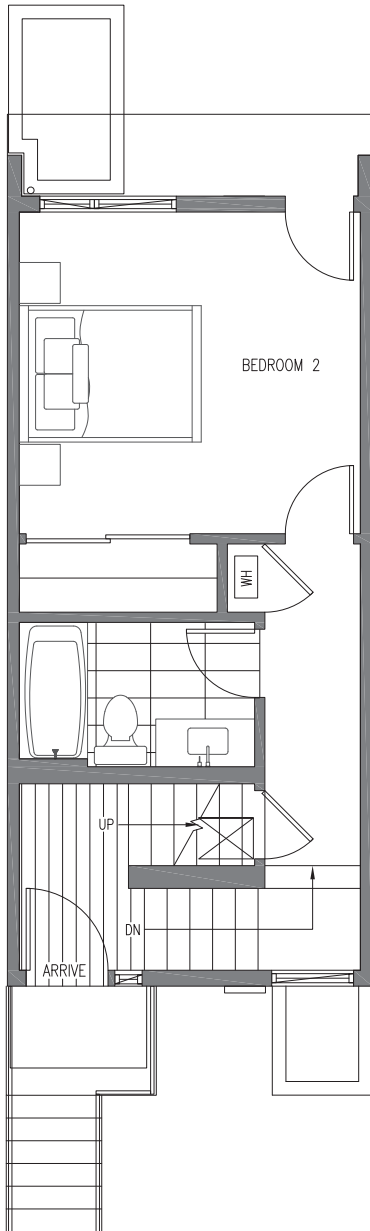

6413 14TH AVE NW

SEATTLE, WA 98107

Oleana
TOWNHOMES

1,209

2

1.75

FIRST FLOOR

SECOND FLOOR

PID: 440

6413 14TH AVE NW

SEATTLE, WA 98107

Oleana
TOWNHOMES

1,209

2

1.75

THIRD
FLOOR

ROOF
DECK

PID: 440