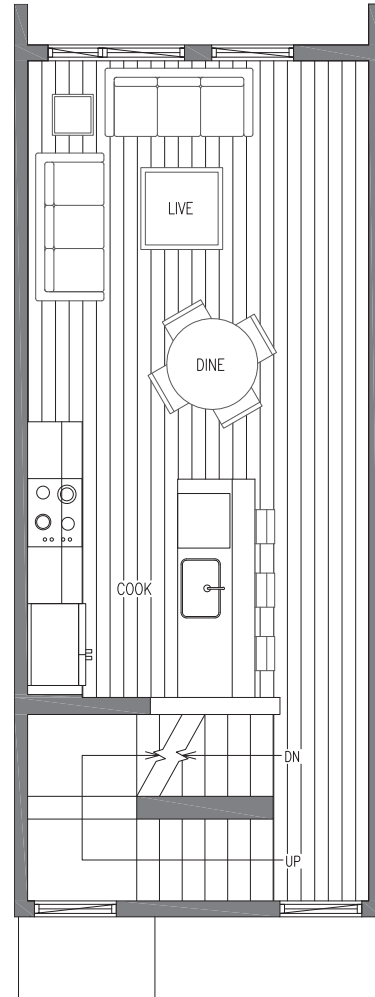

6413 14TH AVE NW

SEATTLE, WA 98107

Oleana
TOWNHOMES

1,209

2

1.75

FIRST FLOOR

SECOND FLOOR

PID: 440

6413 14TH AVE NW

SEATTLE, WA 98107

Oleana
TOWNHOMES

1,209

2

1.75

THIRD
FLOOR

ROOF
DECK

PID: 440