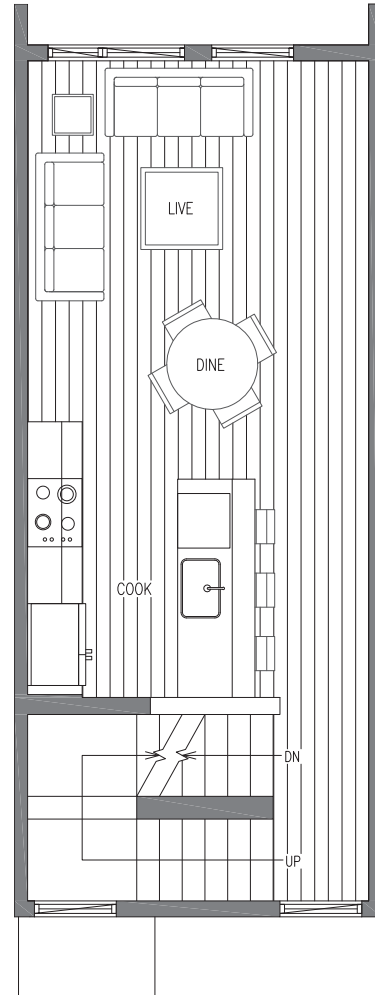

6415 14TH AVE NW

SEATTLE, WA 98107

Oleana
TOWNHOMES

1,209

2

1.75

FIRST FLOOR

SECOND FLOOR

PID: 440

Oleana
TOWNHOMES

6415 14TH AVE NW

SEATTLE, WA 98107

1,209

2

1.75

THIRD
FLOOR

ROOF
DECK

PID: 440