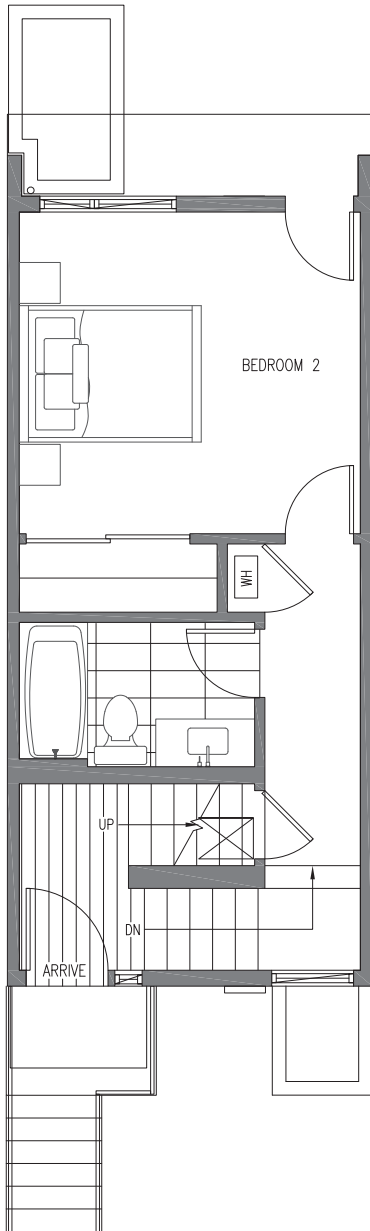

6415 14TH AVE NW

SEATTLE, WA 98107

Oleana
TOWNHOMES

1,209

2

1.75

FIRST FLOOR

SECOND FLOOR

PID: 440

Oleana
TOWNHOMES

6415 14TH AVE NW

SEATTLE, WA 98107

1,209

2

1.75

THIRD
FLOOR

ROOF
DECK

PID: 440