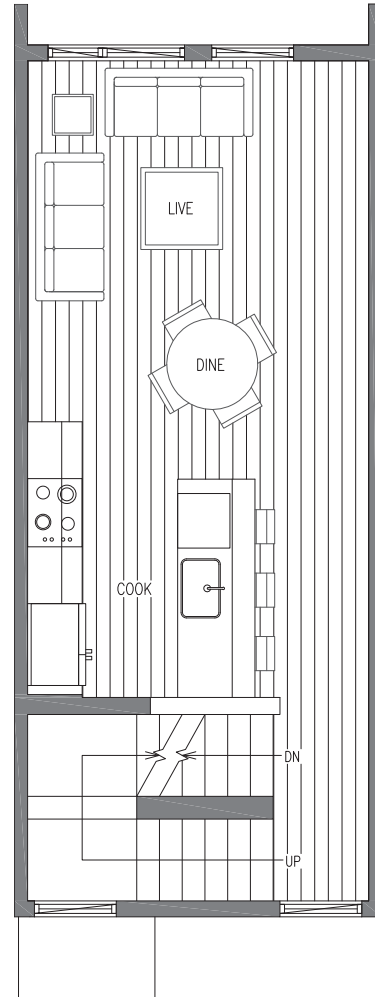

6417 14TH AVE NW

SEATTLE, WA 98107

Oleana
TOWNHOMES

1,209

2

1.75

FIRST FLOOR

SECOND FLOOR

PID: 440

Oleana
TOWNHOMES

6417 14TH AVE NW

SEATTLE, WA 98107

1,209

2

1.75

THIRD
FLOOR

ROOF
DECK