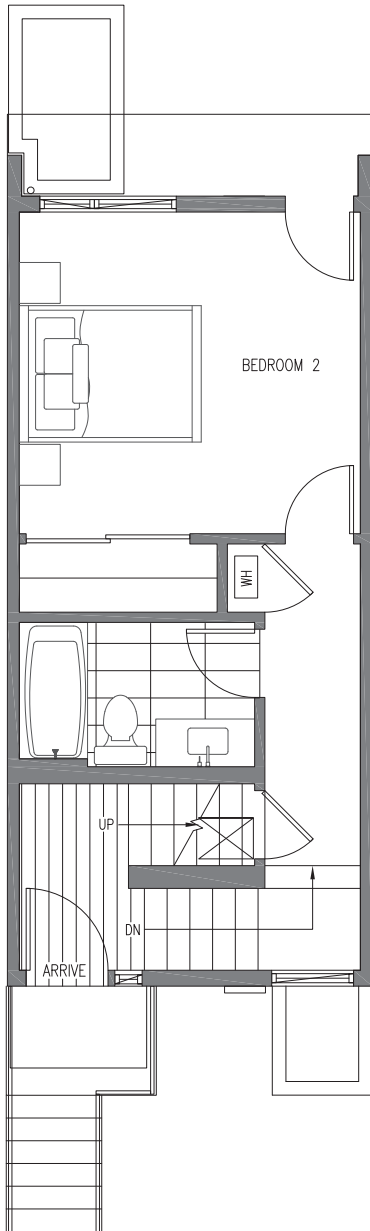

6417 14TH AVE NW

SEATTLE, WA 98107

Oleana
TOWNHOMES

1,209

2

1.75

FIRST FLOOR

SECOND FLOOR

PID: 440

Oleana
TOWNHOMES

6417 14TH AVE NW

SEATTLE, WA 98107

1,209

2

1.75

THIRD
FLOOR

ROOF
DECK