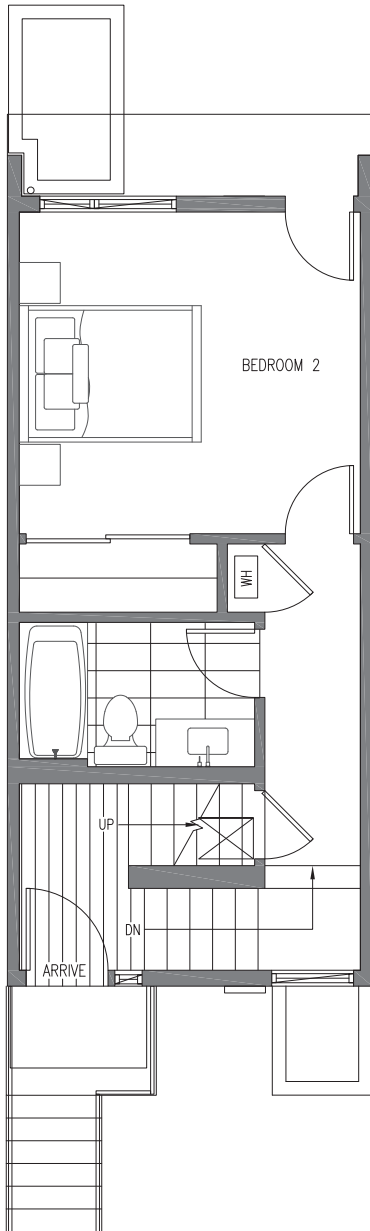

6419 14TH AVE NW

SEATTLE, WA 98107

Oleana
TOWNHOMES

1,209

2

1.75

FIRST FLOOR

SECOND FLOOR

PID: 440

Oleana
TOWNHOMES

6419 14TH AVE NW

SEATTLE, WA 98107

1,209

2

1.75

THIRD
FLOOR

ROOF
DECK