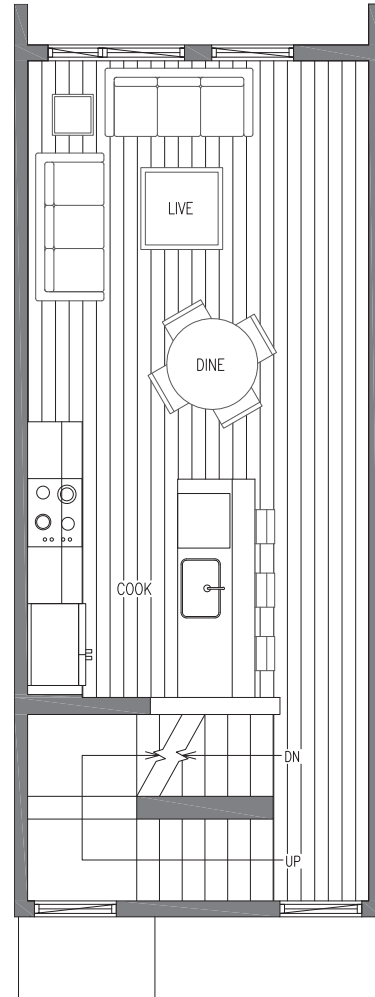

6419 14TH AVE NW

SEATTLE, WA 98107

Oleana
TOWNHOMES

1,209

2

1.75

FIRST FLOOR

SECOND FLOOR

PID: 440

Oleana
TOWNHOMES

6419 14TH AVE NW

SEATTLE, WA 98107

1,209

2

1.75

THIRD
FLOOR

ROOF
DECK