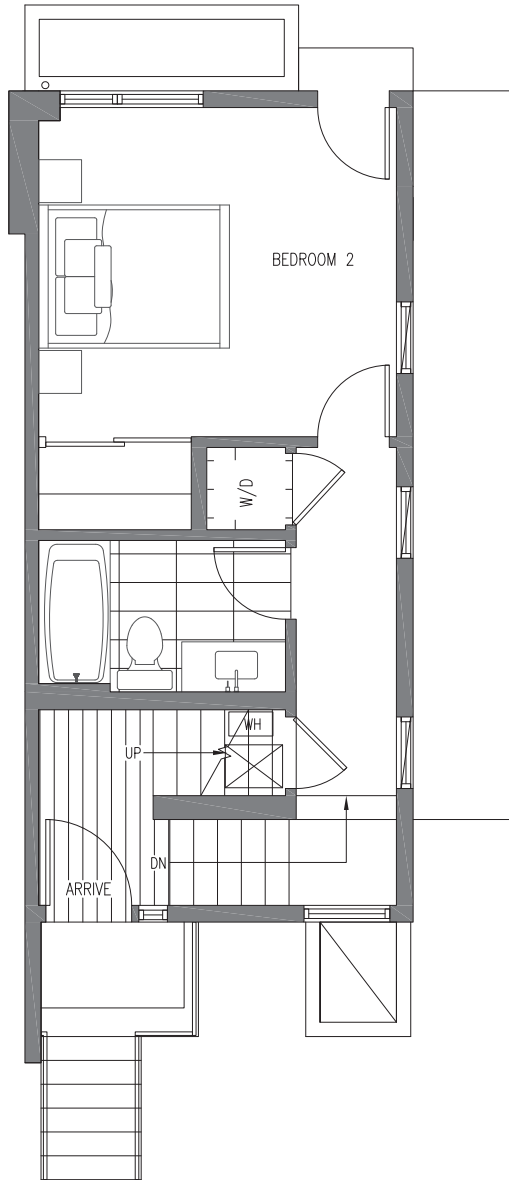

6421 14TH AVE NW

SEATTLE, WA 98107

Oleana
TOWNHOMES

1,311

2

1.75

FIRST FLOOR

SECOND FLOOR

PID: 440

Oleana
TOWNHOMES

6421 14TH AVE NW

SEATTLE, WA 98107

1,311

2

1.75

THIRD
FLOOR

ROOF
DECK