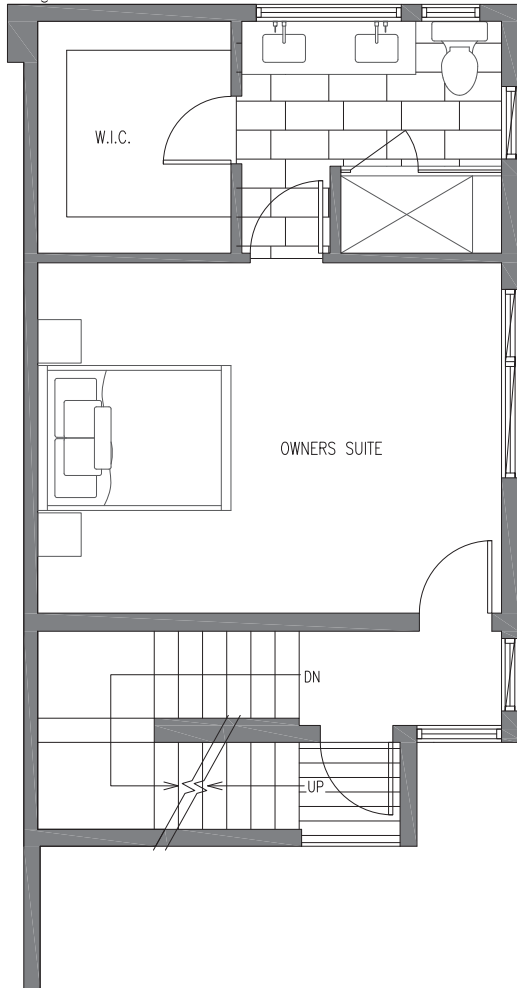

PID: 440

Oleana
TOWNHOMES

6421 14TH AVE NW

SEATTLE, WA 98107

1,311

2

1.75

THIRD
FLOOR

ROOF
DECK