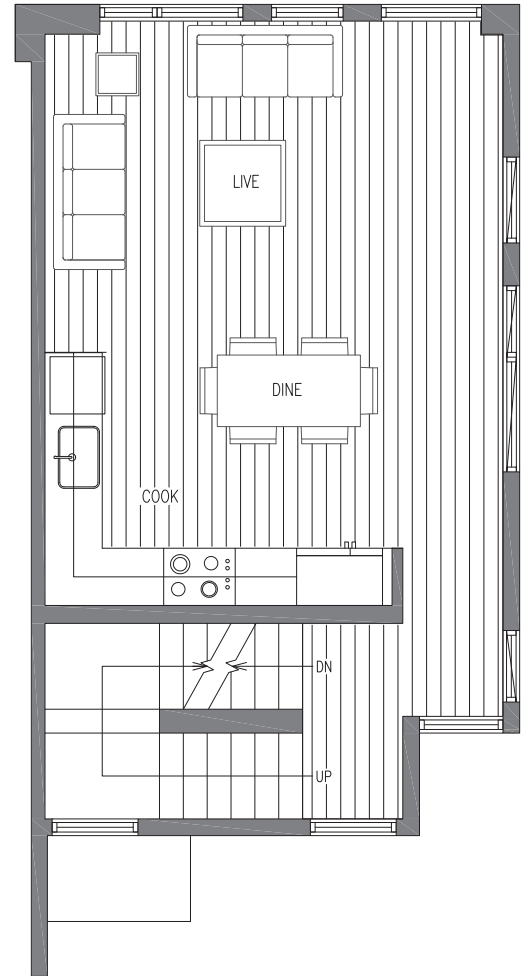

6421 14TH AVE NW

SEATTLE, WA 98107

Oleana
TOWNHOMES

1,311

2

1.75

FIRST FLOOR

SECOND FLOOR

PID: 440

Oleana
TOWNHOMES

6421 14TH AVE NW

SEATTLE, WA 98107

1,311

2

1.75

THIRD
FLOOR

ROOF
DECK