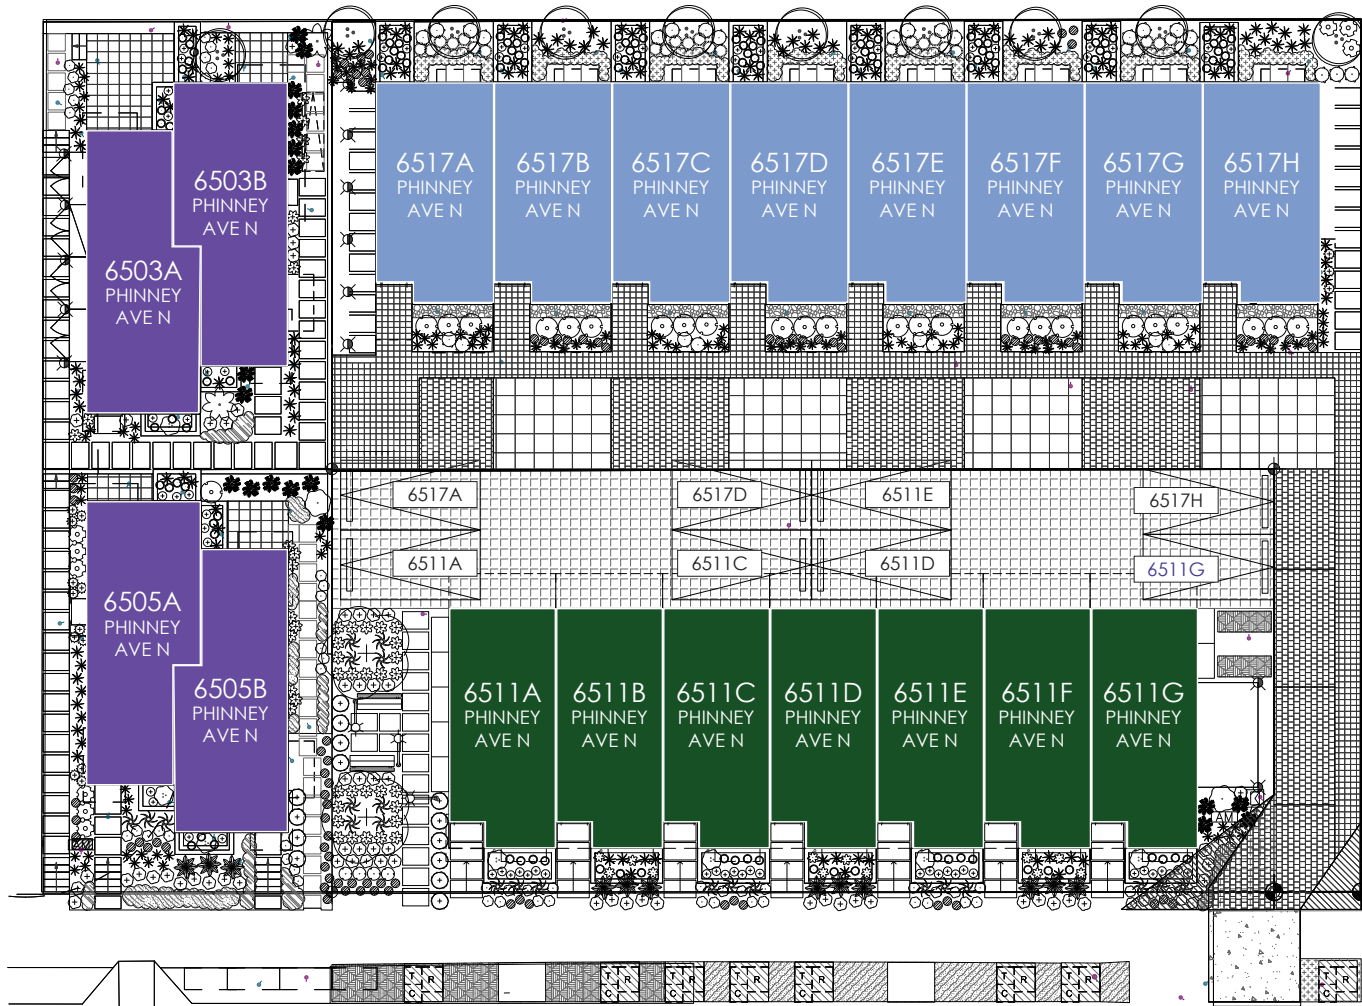

# THE PEAKS AT PHINNEY RIDGE SITE MAP

PHINNEY RIDGE | 6503 - 6517 PHINNEY AVE N, SEATTLE, WA 98103  
 LOCATED ON PHINNEY AVE N, JUST NORTH OF N 65TH ST  
 GROSS SQUARE FOOTAGE RANGES FROM 1,165 - 1,226

- RAINIER
- BAKER
- ADAMS

PHINNEY AVE N

PID: 394

ISOLAHOMES.COM | 206.413.9555 | 13555 SE 36TH ST., SUITE 320, BELLEVUE, WA 98006

Disclaimer: Floor plans and site plans are for illustrative purposes only. In a continuing effort to improve products and designs, final construction elevations, square footages, floor plans and/or materials and colors may vary. Buyer to verify to their own satisfaction.